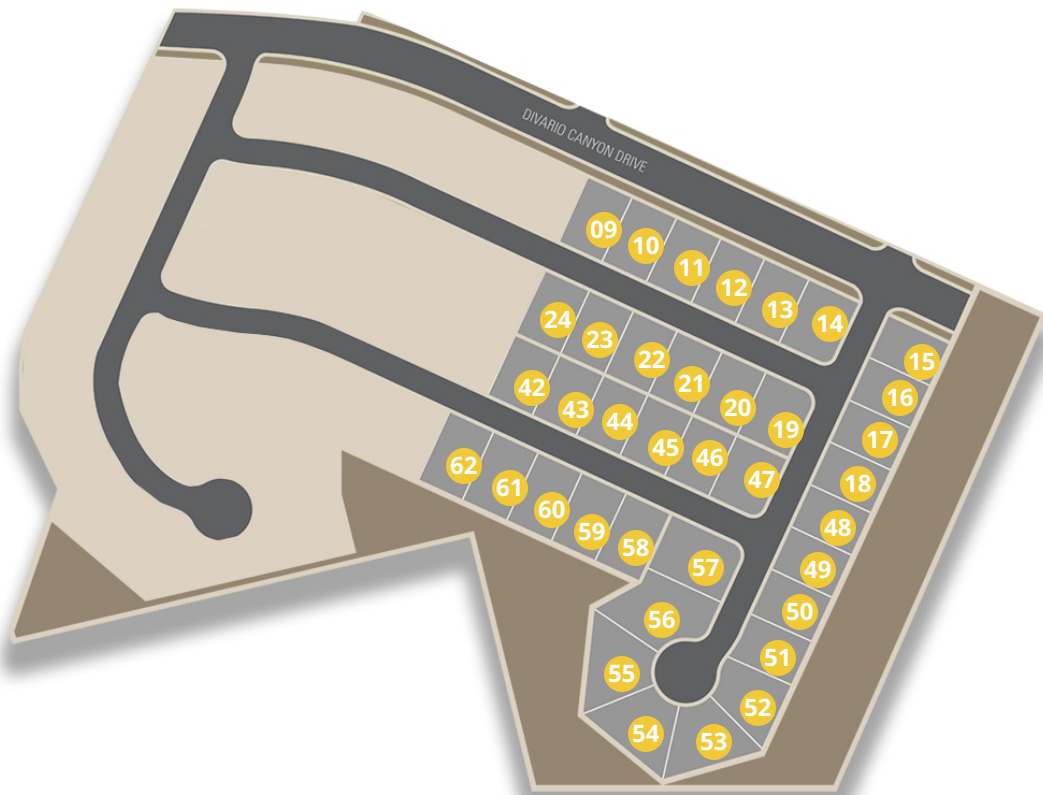

 Future Lot

\*Two-Story plans only available on lots 15-18 & 48-55\*

**DIVARIO**

**435-241-3646**

Lot #	Address	Lot Size	Status	Details
62		0.2 Acres	Lot Unavailable	
61		0.2 Acres	Lot Unavailable	
60		0.2 Acres	Lot Unavailable	
59		0.2 Acres	Lot Unavailable	
58		0.2 Acres	Lot Unavailable	
57		0.27 Acres	Lot Unavailable	
56		0.31 Acres	Lot Unavailable	
55		0.28 Acres	Lot Unavailable	
54		0.25 Acres	Lot Unavailable	
53		0.25 Acres	Lot Unavailable	
52		0.22 Acres	Lot Unavailable	

\*Visionary Homes reserves the right to change prices without notice. Approximate square footage and options shown in plan may not be included in base price.

**DIVARIO**

**435-241-3646**

Lot #	Address	Lot Size	Status	Details
51		0.18 Acres	Lot Unavailable	
50		0.18 Acres	Lot Unavailable	
49		0.17 Acres	Lot Unavailable	
48		0.17 Acres	Lot Unavailable	
47		0.18 Acres	Lot Unavailable	
46		0.18 Acres	Lot Unavailable	
45		0.18 Acres	Lot Unavailable	
44		0.18 Acres	Lot Unavailable	
43		0.18 Acres	Lot Unavailable	
42		0.18 Acres	Lot Unavailable	
24		0.18 Acres	Lot Unavailable	

\*Visionary Homes reserves the right to change prices without notice. Approximate square footage and options shown in plan may not be included in base price.

**DIVARIO**

**435-241-3646**

Lot #	Address	Lot Size	Status	Details
23		0.18 Acres	Lot Unavailable	
22		0.18 Acres	Lot Unavailable	
21		0.18 Acres	Lot Unavailable	
20		0.18 Acres	Lot Unavailable	
19		0.21 Acres	Lot Unavailable	
18		0.17 Acres	Lot Unavailable	
17		0.17 Acres	Lot Unavailable	
16		0.17 Acres	Lot Unavailable	
15		0.18 Acres	Lot Unavailable	
14		0.19 Acres	Lot Unavailable	
13		0.19 Acres	Lot Unavailable	

\*Visionary Homes reserves the right to change prices without notice. Approximate square footage and options shown in plan may not be included in base price.

**DIVARIO**

**435-241-3646**

Lot #	Address	Lot Size	Status	Details
12		0.19 Acres	Lot Unavailable	
11		0.19 Acres	Lot Unavailable	
10		0.19 Acres	Lot Unavailable	
09		0.19 Acres	Lot Unavailable	