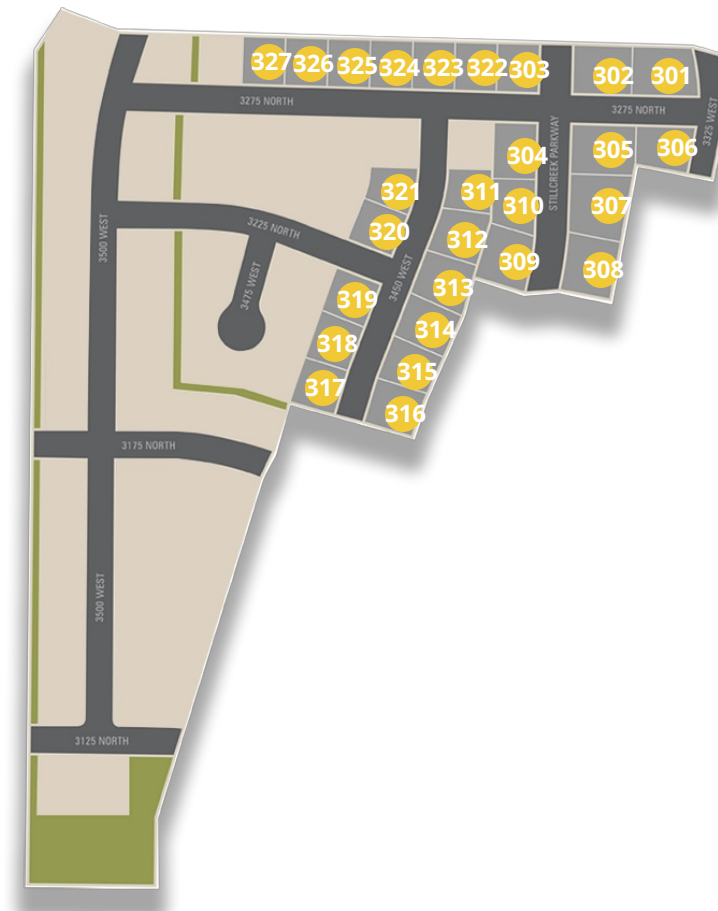

 Future Lot

Lot #	Lot Size	Status	Details
327	8589.0 Sqft	Lot Unavailable	
326	8589.0 Sqft	Lot Unavailable	
325	8589.0 Sqft	Lot Unavailable	
324	8589.0 Sqft	Lot Unavailable	
323	8589.0 Sqft	Lot Unavailable	
322	8589.0 Sqft	Lot Unavailable	
319	9036.0 Sqft	Lot Unavailable	
318	9437.0 Sqft	Lot Unavailable	
317	9146.0 Sqft	Lot Unavailable	
316	9793.0 Sqft	Lot Unavailable	
315	9387.0 Sqft	Lot Unavailable	

*Visionary Homes reserves the right to change prices without notice. Approximate square footage and options shown in plan may not be included in base price.

STILLCREEK

Lot #	Lot Size	Status	Details
314	10404.0 Sqft	Lot Unavailable	
313	11168.0 Sqft	Lot Unavailable	
321	8011.0 Sqft	Lot Unavailable	
320	8738.0 Sqft	Lot Unavailable	
312	10311.0 Sqft	Lot Unavailable	
311	8049.0 Sqft	Lot Unavailable	
310	9255.0 Sqft	Lot Unavailable	
309	11579.0 Sqft	Lot Unavailable	
308	12525.0 Sqft	Lot Unavailable	
307	15077.0 Sqft	Lot Unavailable	
306	10041.0 Sqft	Lot Unavailable	

*Visionary Homes reserves the right to change prices without notice. Approximate square footage and options shown in plan may not be included in base price.

STILLCREEK

Lot #	Lot Size	Status	Details
305	13297.0 Sqft	Lot Unavailable	
304	10350.0 Sqft	Lot Unavailable	
303	8595.0 Sqft	Lot Unavailable	
302	12074.0 Sqft	Lot Unavailable	
301	13091.0 Sqft	Lot Unavailable	