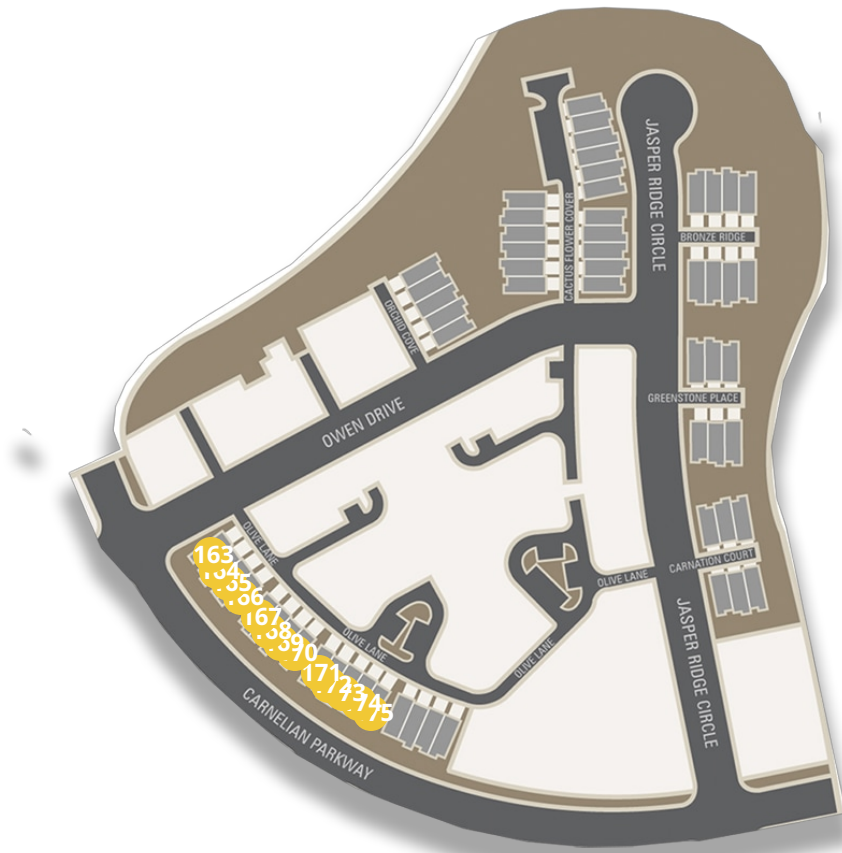

 Future Lot

SAGE HAVEN AT DESERT COLOR TOWNHOMES

(801) 210-0985

Lot #	Address	Lot Size	Status	Details
175			Lot Unavailable	
174			Lot Unavailable	
173			Lot Unavailable	
172			Lot Unavailable	
171			Lot Unavailable	
170			Lot Unavailable	
169			Lot Unavailable	
168			Lot Unavailable	
167			Lot Unavailable	
166			Lot Unavailable	
165			Lot Unavailable	

Lot #	Address	Lot Size	Status	Details
164			Lot Unavailable	
163			Lot Unavailable	

*Visionary Homes reserves the right to change prices without notice. Approximate square footage and options shown in plan may not be included in base price.