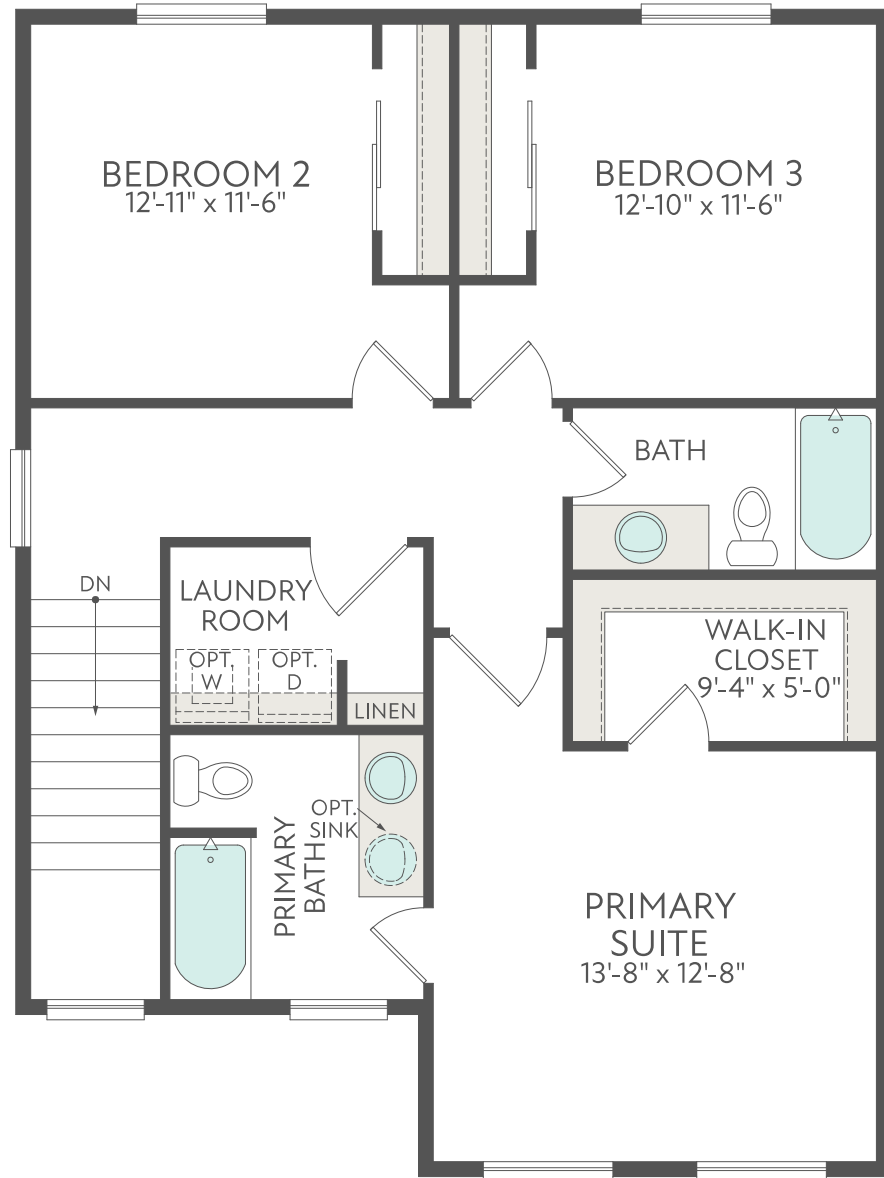

Keystone Construction - The Everest

3-4 Beds • 2.5-3.5 Baths • 2 + Car Garage • 2240 Sq. Ft. • 3 Story

First Floor

<http://KeyStoneConstructionbuilders.com/>

Keystone Construction reserves the right to modify or change at any time our floor plans, included features, materials, and pricing. All floor plans, elevations, dimensions, and square footages are approximates. Artistic renderings and may not be to scale. See a Keystone representative for more details.

KEYSTONE
CONSTRUCTION

Keystone Construction - The Everest

3-4 Beds • 2.5-3.5 Baths • 2 + Car Garage • 2240 Sq. Ft. • 3 Story

Second Floor

<http://KeyStoneConstructionbuilders.com/>

Keystone Construction reserves the right to modify or change at any time our floor plans, included features, materials, and pricing. All floor plans, elevations, dimensions, and square footages are approximates. Artistic renderings and may not be to scale. See a Keystone representative for more details.

KEYSTONE
CONSTRUCTION

Keystone Construction - The Everest

3-4 Beds • 2.5-3.5 Baths • 2 + Car Garage • 2240 Sq. Ft. • 3 Story

Third Floor

<http://KeyStoneConstructionbuilders.com/>

Keystone Construction reserves the right to modify or change at any time our floor plans, included features, materials, and pricing. All floor plans, elevations, dimensions, and square footages are approximates. Artistic renderings and may not be to scale. See a Keystone representative for more details.

KEYSTONE
CONSTRUCTION

Keystone Construction - The Everest

3-4 Beds • 2.5-3.5 Baths • 2 + Car Garage • 2240 Sq. Ft. • 3 Story

<http://KeyStoneConstructionbuilders.com/>

Keystone Construction reserves the right to modify or change at any time our floor plans, included features, materials, and pricing. All floor plans, elevations, dimensions, and square footages are approximates. Artistic renderings and may not be to scale. See a Keystone representative for more details.