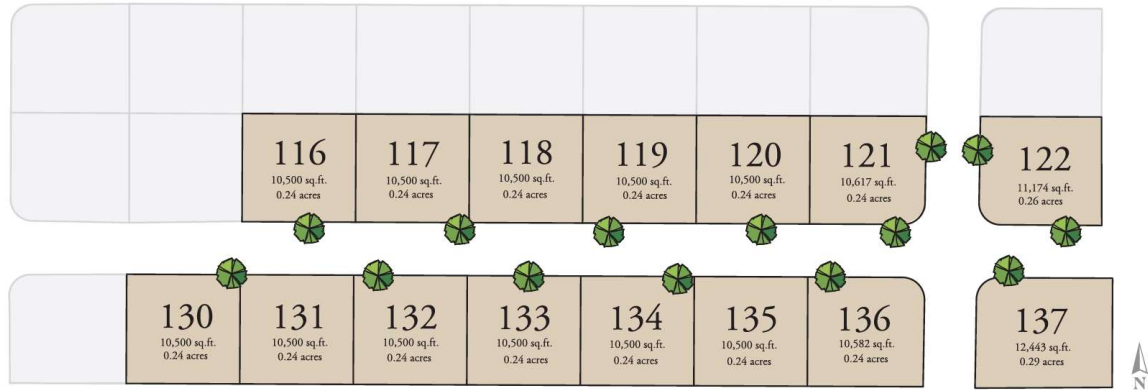

SHOOTING STAR