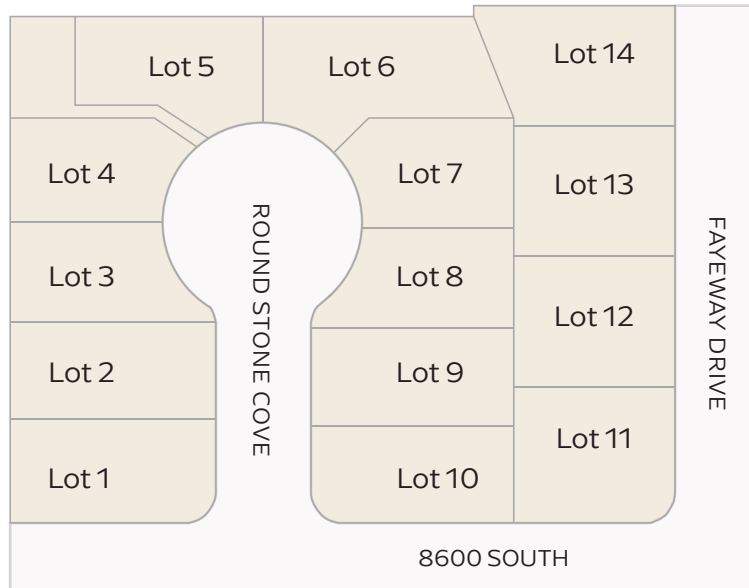

PEBBLE HILLS

SANDY, UTAH

LOT	ADDRESS	ACREAGE	LOT PREMIUM
1	8582 S Round Stone Cove	0.18 Acres	$0
2	8574 S Round Stone Cove	0.17 Acres	$10,000
3	8562 S Round Stone Cove	0.15 Acres	$20,000
4	8554 S Round Stone Cove	0.15 Acres	$25,000
5	8546 S Round Stone Cove	0.24 Acres	$10,000
6	8543 S Round Stone Cove	0.22 Acres	$15,000
7	8557 S Round Stone Cove	0.15 Acres	$0
8	8569 S Round Stone Cove	0.15 Acres	$0
9	8577 S Round Stone Cove	0.17 Acres	$10,000
10	8581 S Round Stone Cove	0.17 Acres	$5,000
11	8578 S Fayeway Drive	0.19 Acres	$15,000
12	8564 S Fayeway Drive	0.18 Acres	$25,000
13	8558 S Fayeway Drive	0.18 Acres	$20,000
14	8544 S Fayeway Drive	0.19 Acres	$15,000

for more information, please call Lance and Amy May

(801) 243-2567