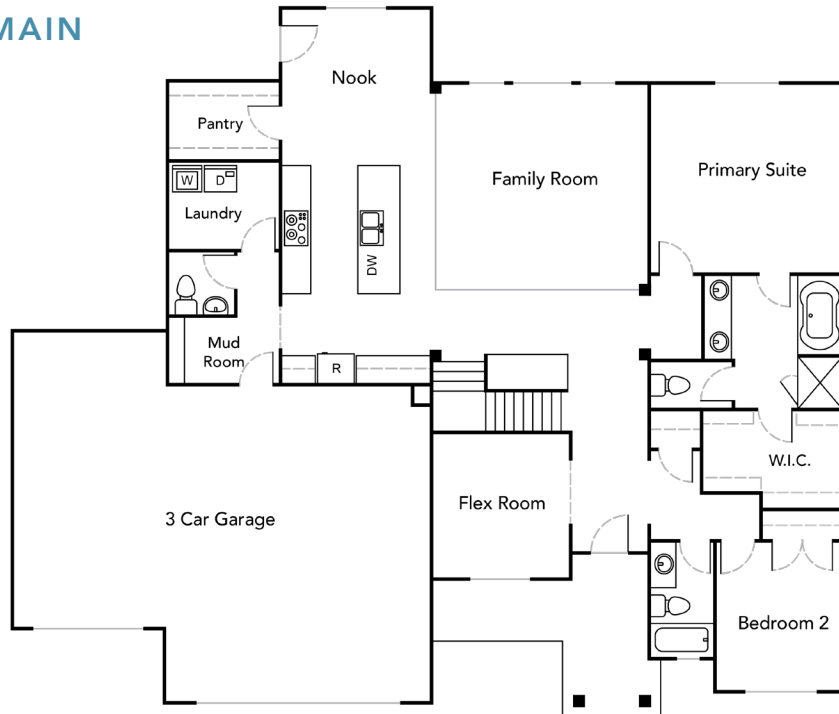

MAIN

BASEMENT

SQUARE FOOTAGE MAIN: 2,078 BASEMENT: 2,178

*Home square footages are approximates and are subject to change.

SALES: 801.905.8000
SYMPHONYHOMES.COM