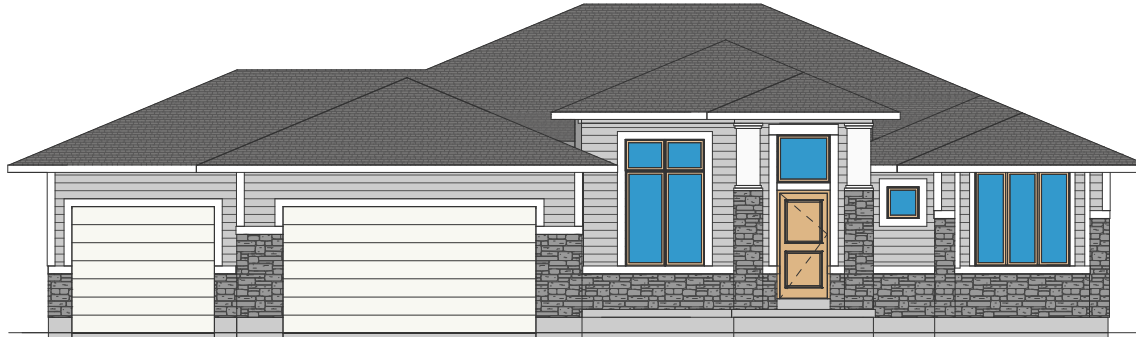

PRAIRIE

CRAFTSMAN

STORIES
One

SQ. FT.
4,256

BED
5

BATH
3.5

*All renderings are artists' conception. Continuing a policy of constant design and pricing improvement, we reserve the right of price, product or design change without obligation to notify. Please refer to the base plan for an accurate depiction of the exterior standard features.
*Home square footages are approximates and are subject to change.

SALES: 801.905.8000
SYMPHONYHOMES.COM

MAIN

BASEMENT

SQUARE FOOTAGE MAIN: 2,078 BASEMENT: 2,178

*Home square footages are approximates and are subject to change.

SALES: 801.905.8000
SYMPHONYHOMES.COM