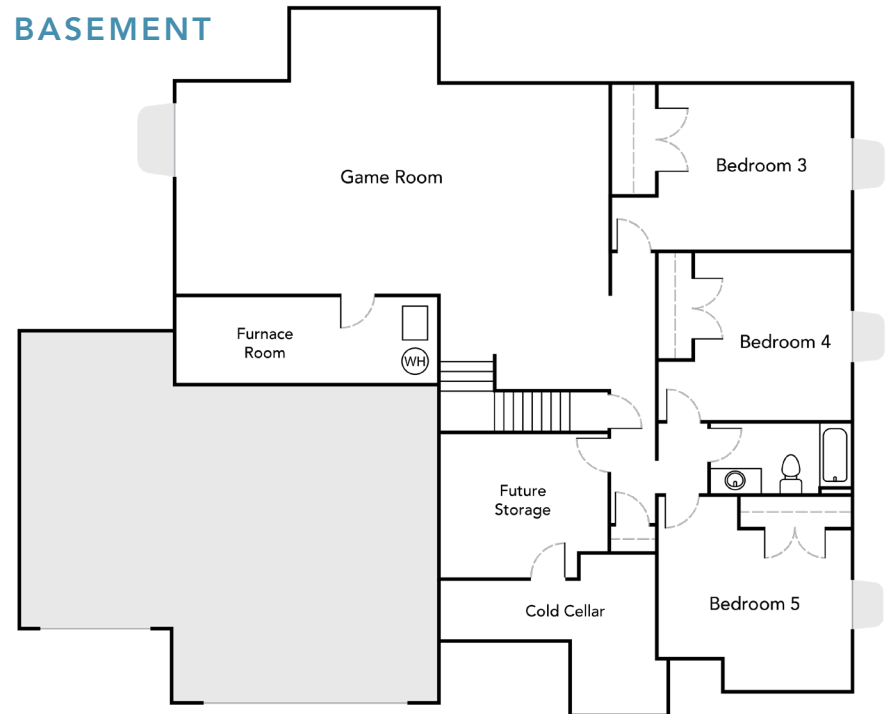

BASEMENT

SQUARE FOOTAGE MAIN: 2,078 BASEMENT: 2,178

*Home square footages are approximates and are subject to change.

SALES: 801.905.8000
SYMPHONYHOMES.COM