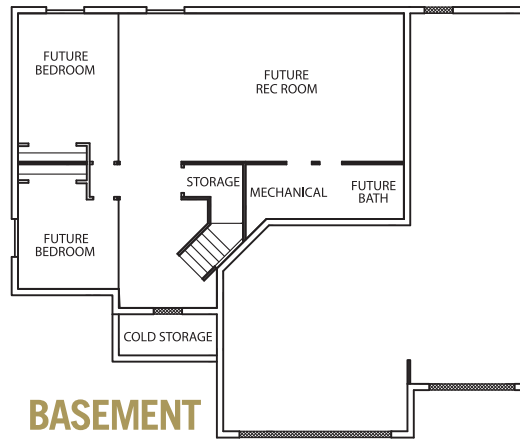

THE DIAMOND 3900

— 2-STORY —

Total Square Feet: 3,917

Finished Square Feet: 2,767

Unfinished Square Feet: 1,150

— FEATURING —

- 4 Bedrooms
- 2 ½ Baths
- Bonus Room -or- 5th Bedroom
- Large Master Suite w/Grand Bath
- Covered Porch w/Grand Entry
- Large 4-Car-Capacity Garage
- 2 Furnace / AC Systems
- Formal Living Room
- Cold Storage Room
- Mud Bench Area
- Main Floor Laundry
- Large Foyer / Grand Staircase