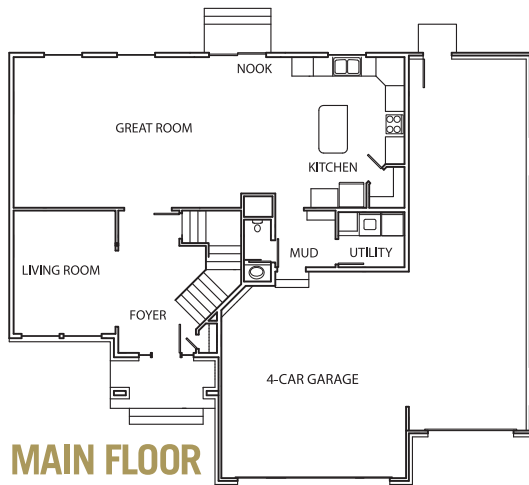

THE DIAMOND 3900

— 2-STORY —

Total Square Feet: 3,917

Finished Square Feet: 2,767

Unfinished Square Feet: 1,150

— FEATURING —

- 4 Bedrooms
- 2 ½ Baths
- Bonus Room -or- 5th Bedroom
- Large Master Suite w/Grand Bath
- Covered Porch w/Grand Entry
- Large 4-Car-Capacity Garage
- 2 Furnace / AC Systems
- Formal Living Room
- Cold Storage Room
- Mud Bench Area
- Main Floor Laundry
- Large Foyer / Grand Staircase