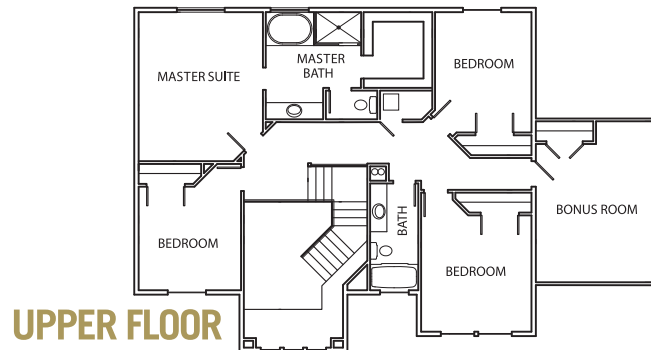

THE DIAMOND 3900

— 2-STORY —

Total Square Feet: 3,917

Finished Square Feet: 2,767

Unfinished Square Feet: 1,150

— FEATURING —

- 4 Bedrooms
- 2 ½ Baths
- Bonus Room -or- 5th Bedroom
- Large Master Suite w/Grand Bath
- Covered Porch w/Grand Entry
- Large 4-Car-Capacity Garage
- 2 Furnace / AC Systems
- Formal Living Room
- Cold Storage Room
- Mud Bench Area
- Main Floor Laundry
- Large Foyer / Grand Staircase