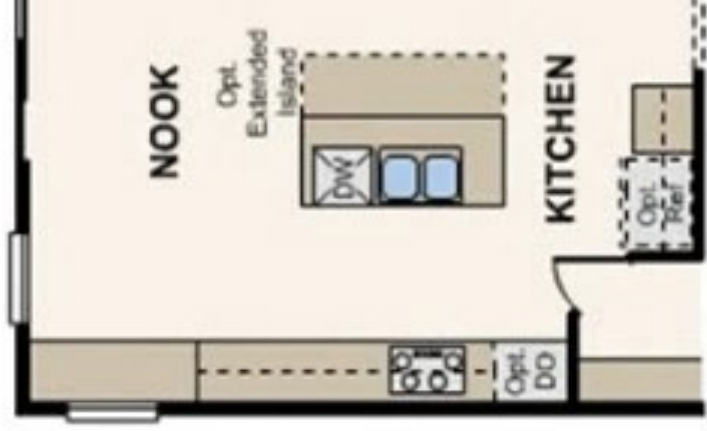

FURN

MECH

WH

Up

FUTURE
STORAGE

FUTURE
BEDROOM B

UNEXCAVATED

UNEXCAVATED

Opt. Under
Porch Storage

**WINDOW LOCATION
W/ OPT. SUNROOM**

UPPER LEVEL

MAIN LEVEL