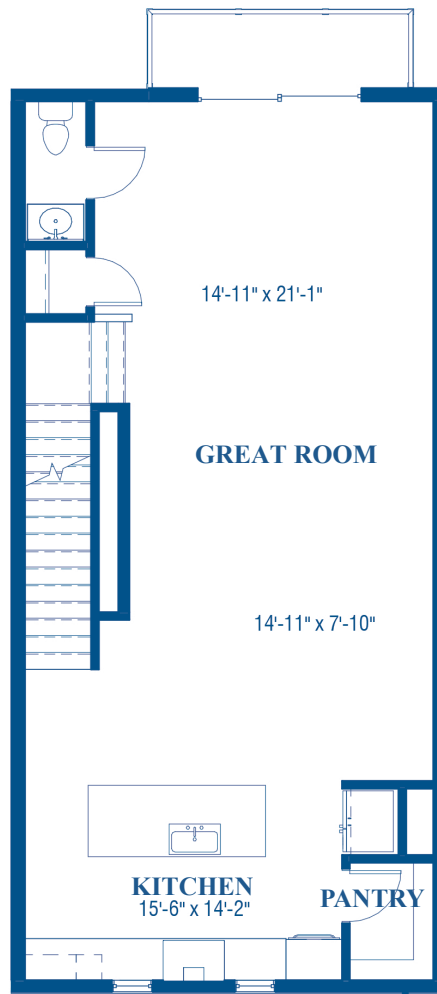

## AVA

Ground Level Sq. Ft. 451  
 Main Level Sq. Ft. 939  
 Upper Level Sq. Ft. 864  
 Total Sq. Ft. 2,254

**GROUND LEVEL**

**MAIN LEVEL**

**UPPER LEVEL**