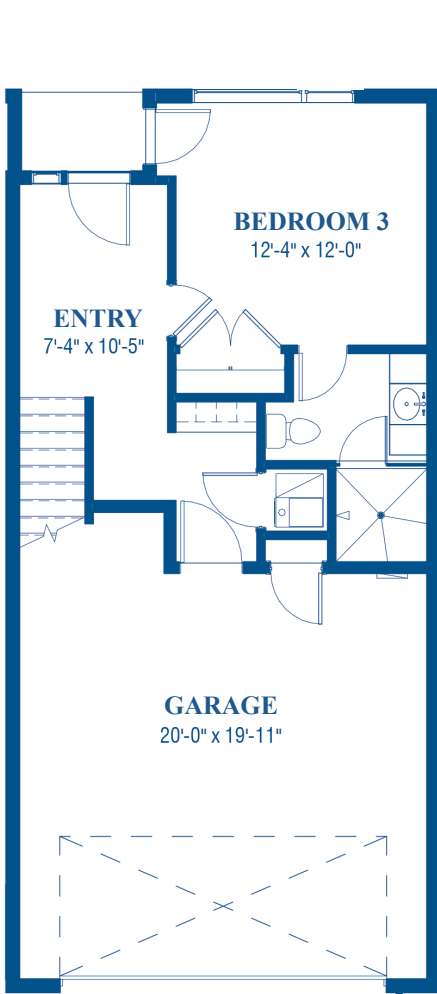

# AVA

\*Pricing, colors and elevations are subject to change at any time

## AVA

Ground Level Sq. Ft. 451  
 Main Level Sq. Ft. 939  
 Upper Level Sq. Ft. 864  
 Total Sq. Ft. 2,254

**GROUND LEVEL**

**MAIN LEVEL**

**UPPER LEVEL**