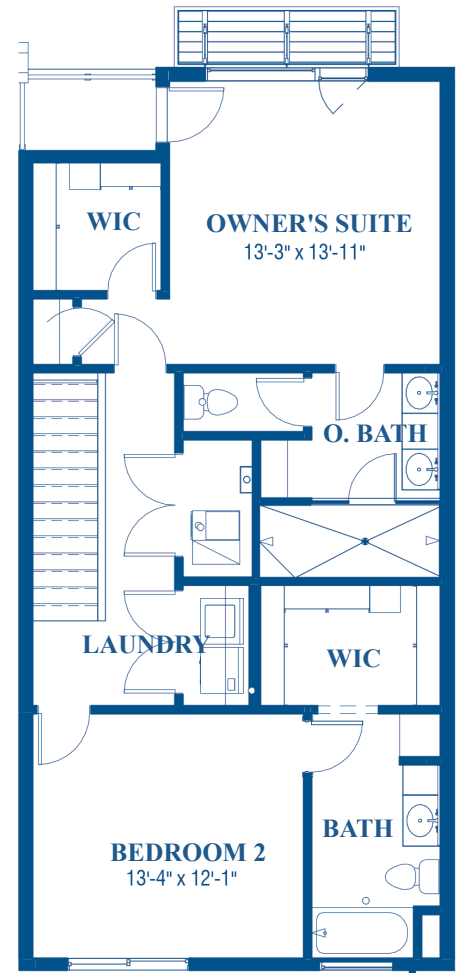

## AVA

Ground Level Sq. Ft. 451  
 Main Level Sq. Ft. 939  
 Upper Level Sq. Ft. 864  
 Total Sq. Ft. 2,254

**GROUND LEVEL**

**MAIN LEVEL**

**UPPER LEVEL**