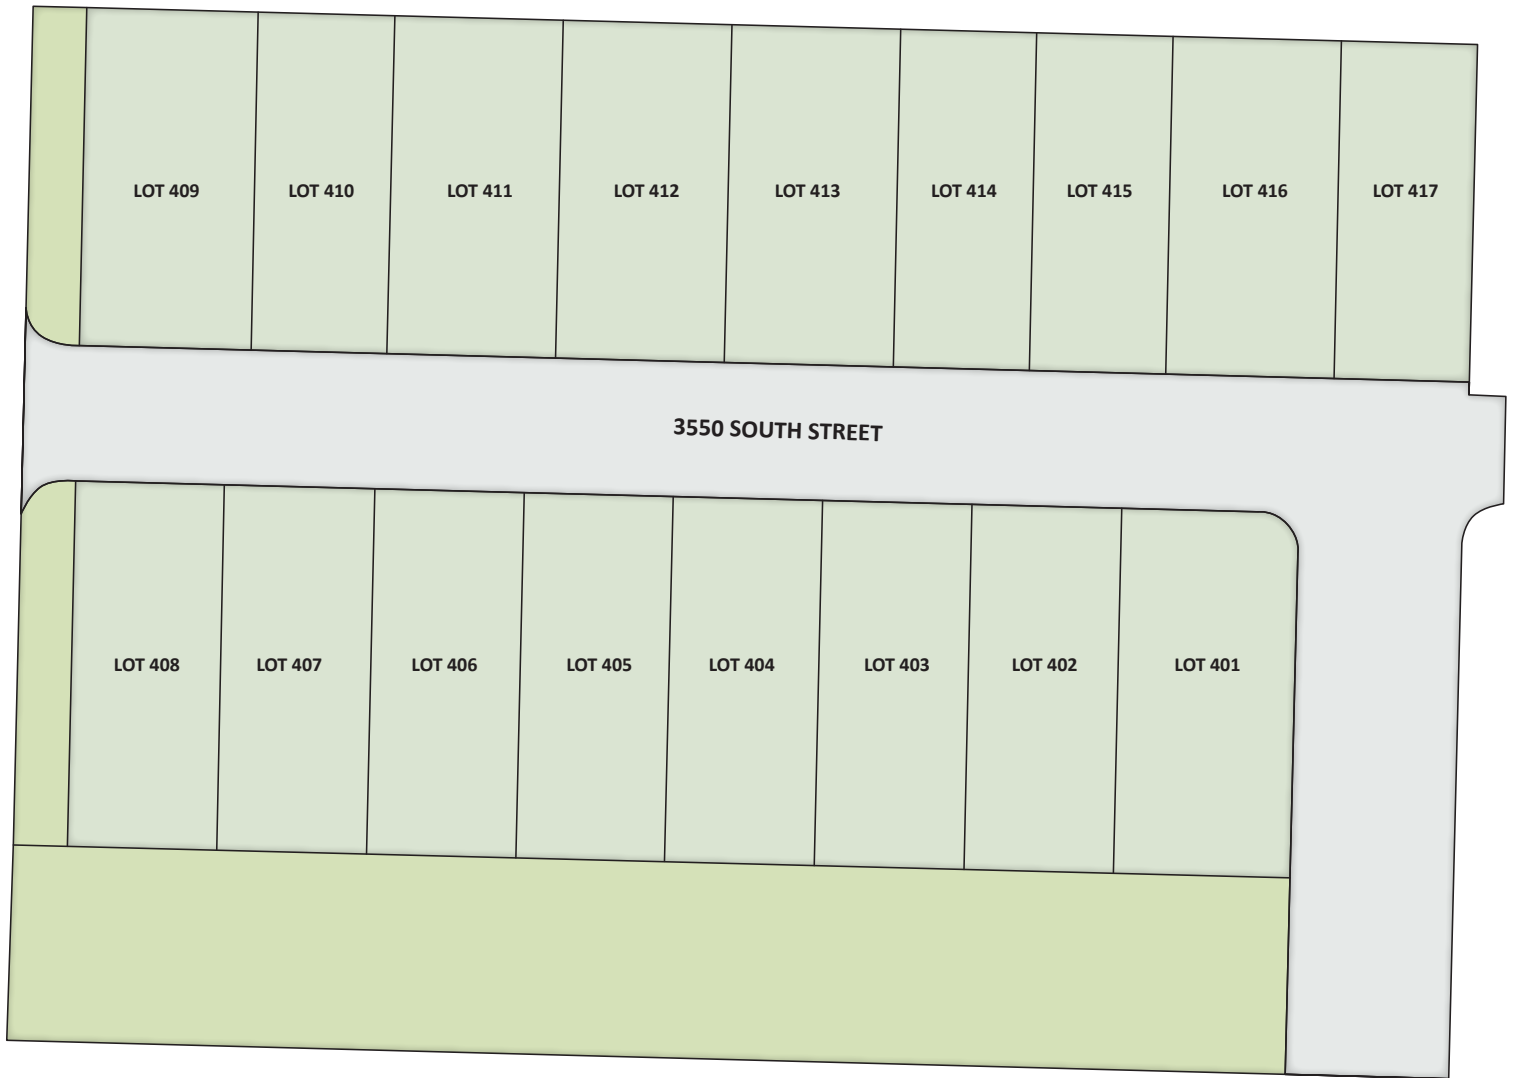

NILSON HOMES

it all starts at
— Home —

MEADOWS AT GREEN FARM

4365 W 3550 S West Haven, UT

This plan was updated 2021-11-02. WASATCH MEADOWS Community Map.indd