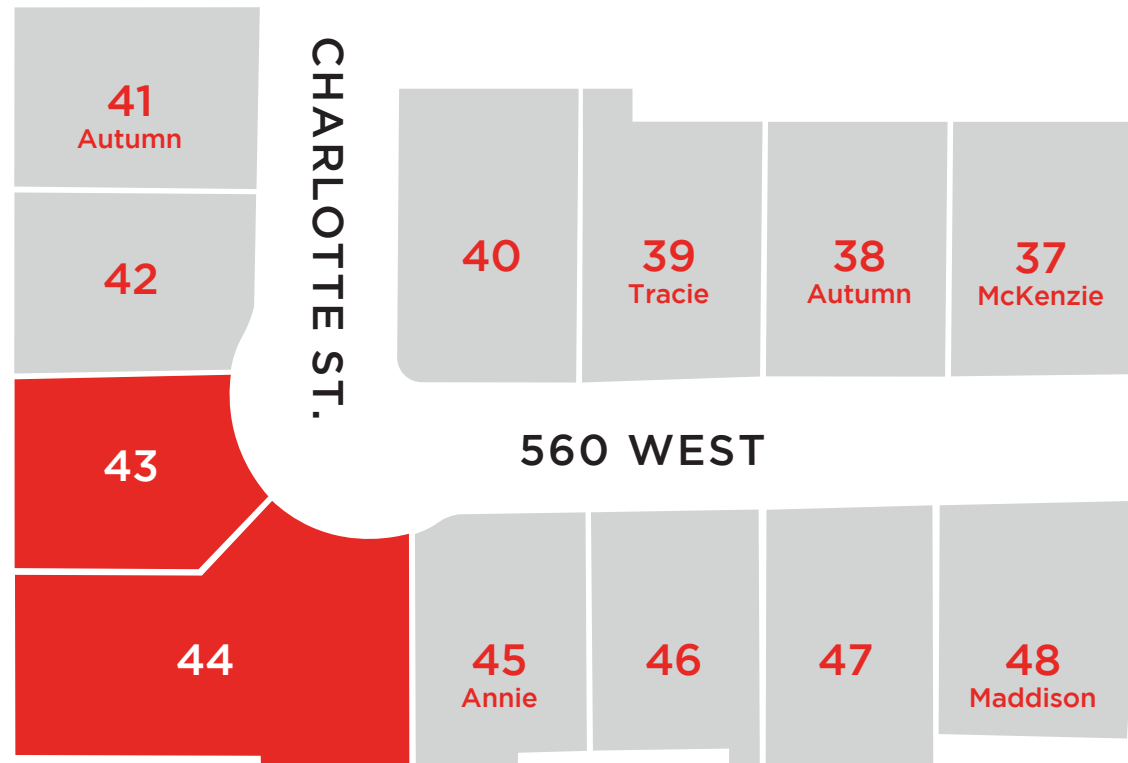

Hadfield Plat E

560 W Charlotte St
Lehi, Utah

Now Building!

BEST LOTS WILL GO FAST

Call a Sales Associate for Availability

801-784-4442

amenities

- Luxury Home Sites
- Elite Location
- Close to Schools
- Spectacular Views
- Protective Covenants