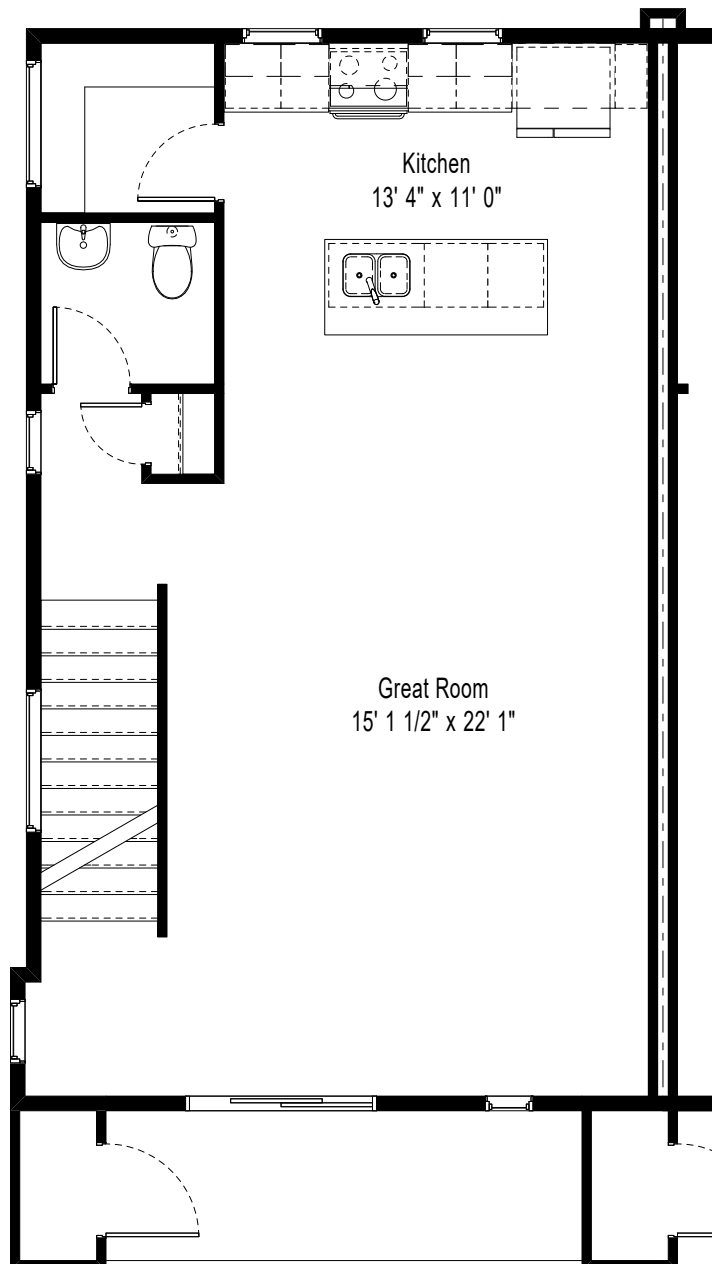

The Union Townhomes

2 Bedrooms

1st Floor 200 sf
2nd Floor 680 sf
3rd Floor 740 sf
Total 1620 sf

3 Bedrooms

1st Floor 200 sf
2nd Floor 680 sf
3rd Floor 886 sf
Total 1766 sf

2 Car Garage
2 or 3 Bedrooms
2.5 Bathrooms

First Floor

Second Floor

The Union Townhomes

Third Floor 2 Bedrooms

Third Floor 3 Bedrooms