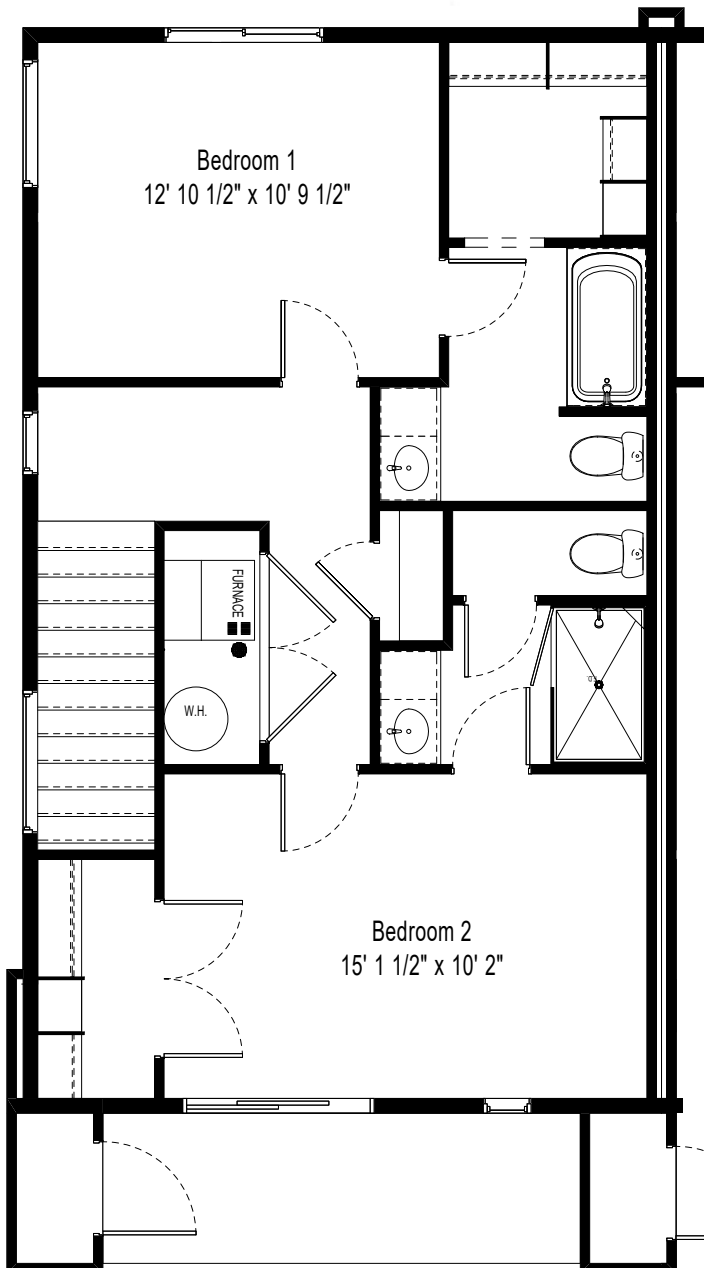

The Union Townhomes

2 Bedrooms

1st Floor 200 sf
2nd Floor 680 sf
3rd Floor 740 sf
Total 1620 sf

3 Bedrooms

1st Floor 200 sf
2nd Floor 680 sf
3rd Floor 886 sf
Total 1766 sf

2 Car Garage
2 or 3 Bedrooms
2.5 Bathrooms

First Floor

Second Floor

The Union Townhomes

Third Floor 2 Bedrooms

Third Floor 3 Bedrooms