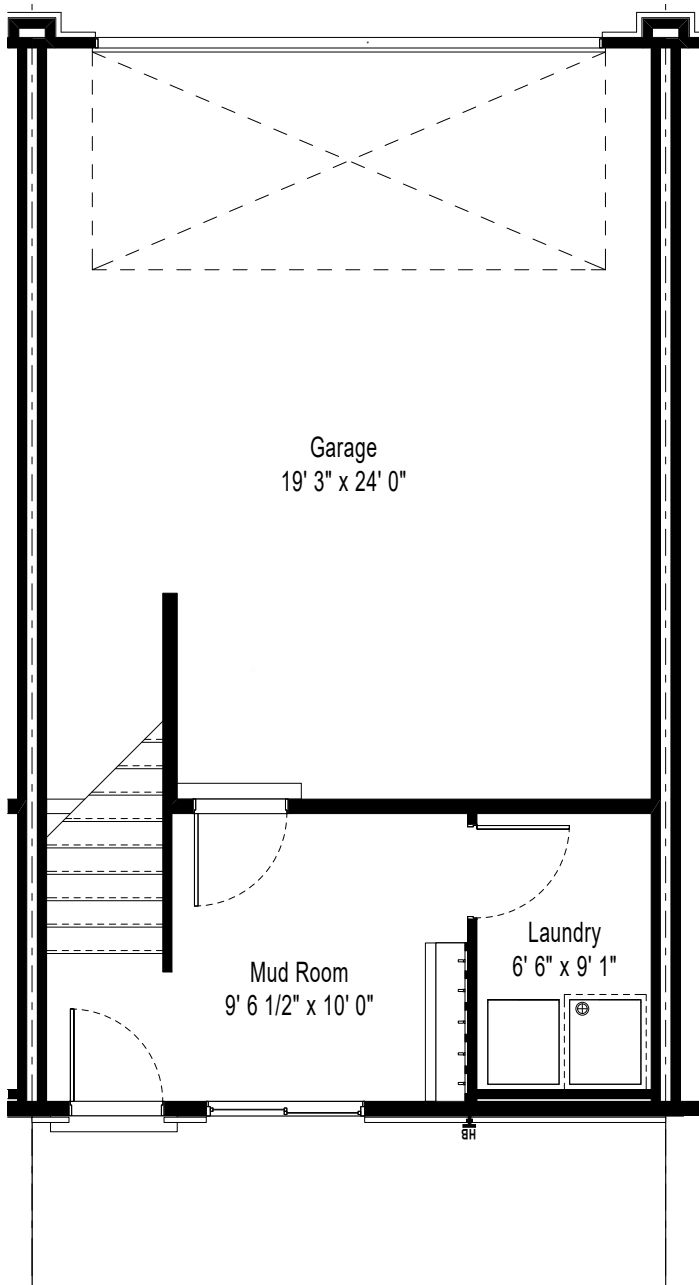

The Union Townhomes

2 Bedrooms

1st Floor 200 sf
2nd Floor 680 sf
3rd Floor 740 sf
Total 1620 sf

3 Bedrooms

1st Floor 200 sf
2nd Floor 680 sf
3rd Floor 886 sf
Total 1766 sf

2 Car Garage
2 or 3 Bedrooms
2.5 Bathrooms

First Floor

Second Floor

The Union Townhomes

Third Floor 2 Bedrooms

Third Floor 3 Bedrooms