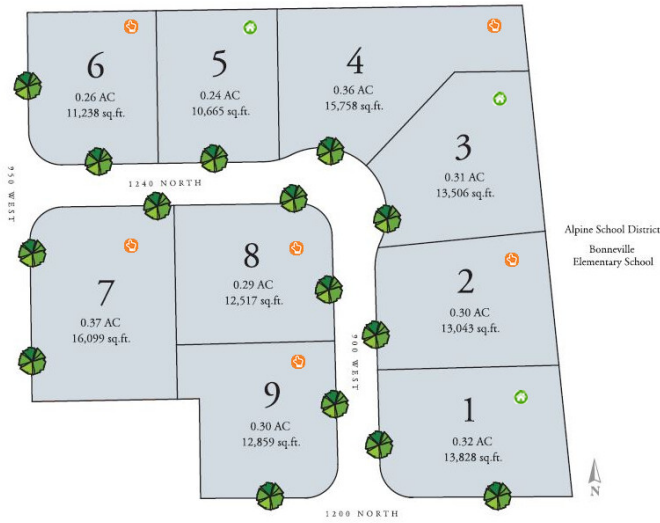

Move in ready Available Under Construct Unavailable Hold Model Home

BONNEVILLE COURT