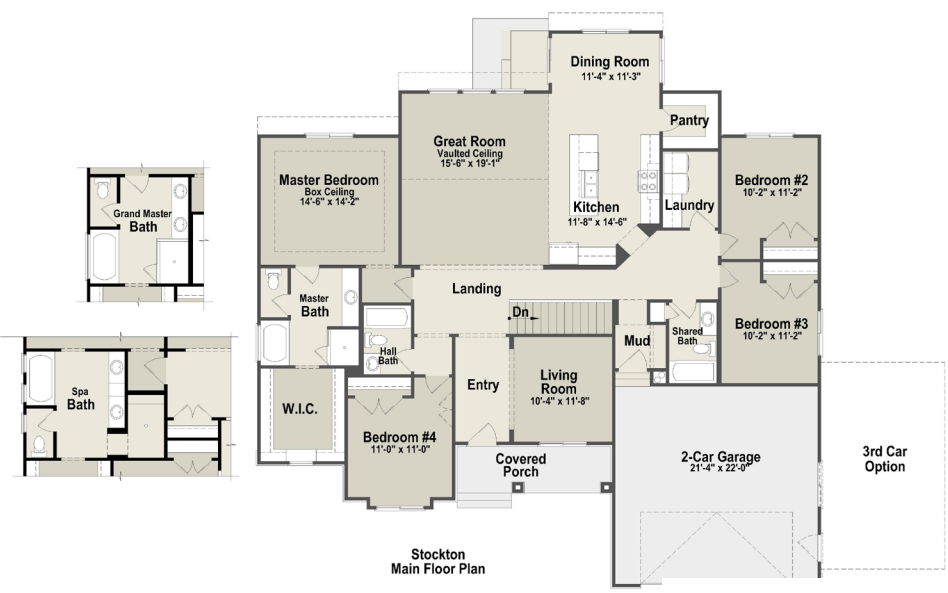

the stockton
rambler

the stockton
rambler

main floor

basement
(unfinished)

Stockton
Main Floor Plan

Stockton
Basement Floor Plan

square footage

main: 2241
basement: 2250
total finished: 2241