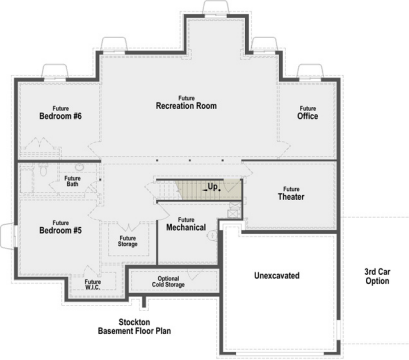

the stockton
rambler

the stockton
rambler

main floor

basement
(unfinished)

Stockton
Main Floor Plan

Stockton
Basement Floor Plan

square footage

main: 2241
basement: 2250
total finished: 2241