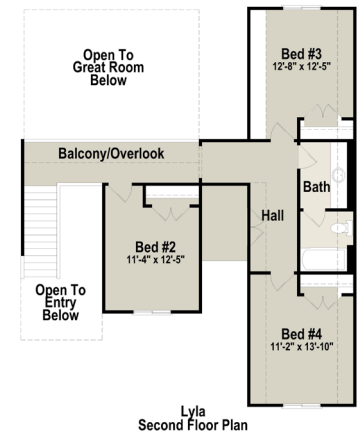

main floor

second floor

basement  
(unfinished)

square footage

main: 1880  
second: 764  
basement: 1894  
total finished: 2644

#lovewhereyoulive

www.arivehomes.com