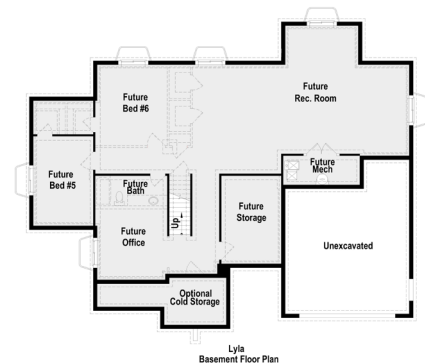

main floor

second floor

basement  
(unfinished)

square footage

main: 1880  
second: 764  
basement: 1894  
total finished: 2644

#lovewhereyoulive

www.arivehomes.com