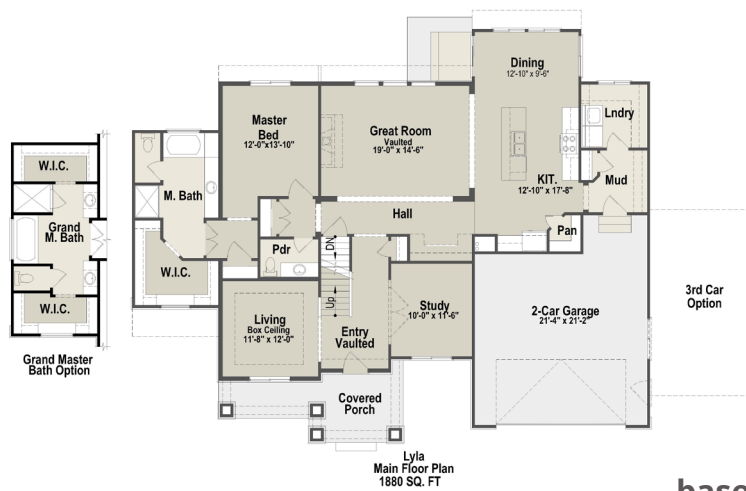

main floor

second floor

basement  
(unfinished)

square footage

main: 1880  
second: 764  
basement: 1894  
total finished: 2644

#lovewhereyoulive

www.arivehomes.com