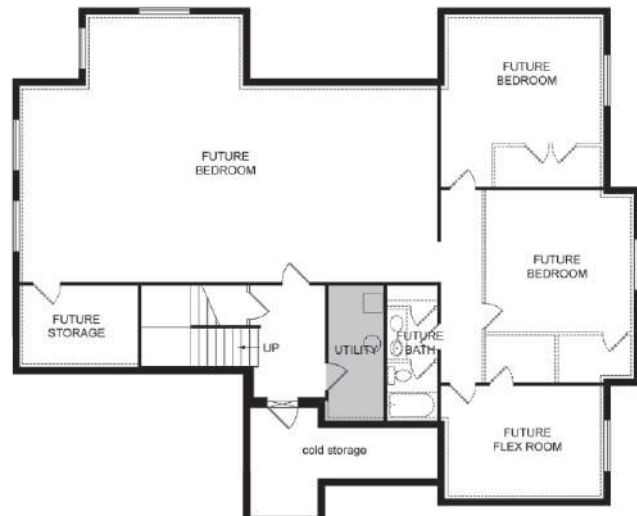

# Stonehaven

Total Sq. Ft. 5,719

Finished Sq. Ft. 3,269

Bedrooms: 5/6

Bathrooms: 4.5

MAIN FLOOR | 2,304 SQ. FT.

UPPER FLOOR | 965 SQ. FT.

BASEMENT FLOOR | 2,450 SQ. FT.

## Plan FEATURES

- Stunning Two-Story Entry And Great Room
- Open Kitchen/Great Room For Family Gatherings
- Awesome Master Suite W/Door To Deck
- 3 Large Bedrooms Upstairs
- Upstairs Loft Open To Great Room And Entry Below
- Covered Patio