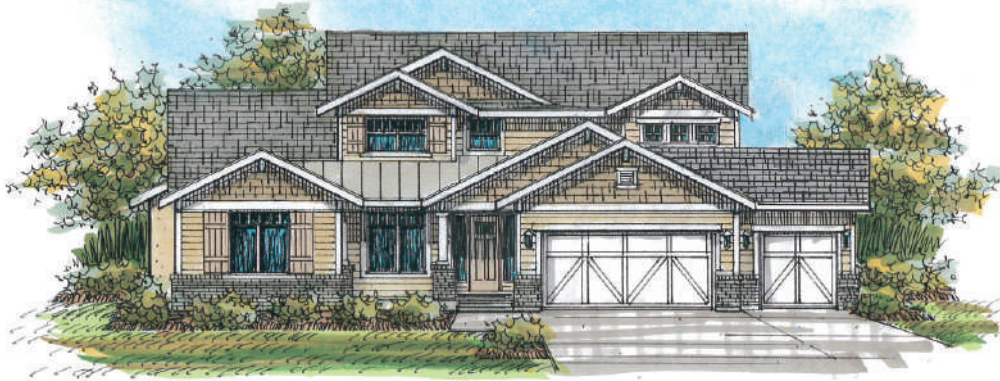

Farmhouse

Craftsman

Prairie

Stonehaven

# Stonehaven

Total Sq. Ft. 5,719

Finished Sq. Ft. 3,269

Bedrooms: 5/6

Bathrooms: 4.5

MAIN FLOOR | 2,304 SQ. FT.

UPPER FLOOR | 965 SQ. FT.

BASEMENT FLOOR | 2,450 SQ. FT.

## Plan FEATURES

- Stunning Two-Story Entry And Great Room
- Open Kitchen/Great Room For Family Gatherings
- Awesome Master Suite W/Door To Deck
- 3 Large Bedrooms Upstairs
- Upstairs Loft Open To Great Room And Entry Below
- Covered Patio