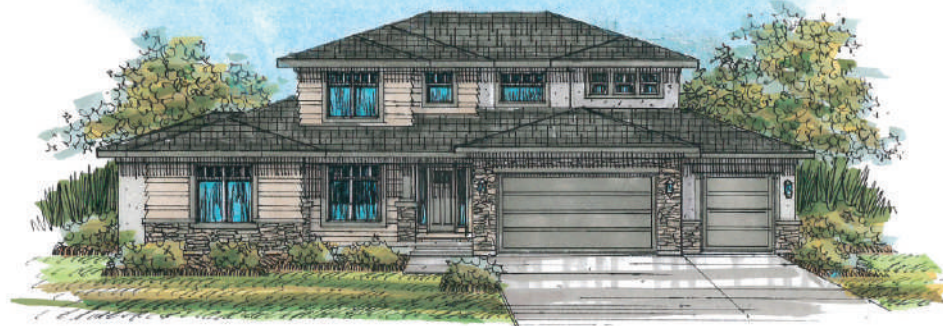

Farmhouse

Craftsman

Prairie

Stonehaven

# Stonehaven

Total Sq. Ft. 5,719

Finished Sq. Ft. 3,269

Bedrooms: 5/6

Bathrooms: 4.5

MAIN FLOOR | 2,304 SQ. FT.

UPPER FLOOR | 965 SQ. FT.

BASEMENT FLOOR | 2,450 SQ. FT.

## Plan FEATURES

- Stunning Two-Story Entry And Great Room
- Open Kitchen/Great Room For Family Gatherings
- Awesome Master Suite W/Door To Deck
- 3 Large Bedrooms Upstairs
- Upstairs Loft Open To Great Room And Entry Below
- Covered Patio