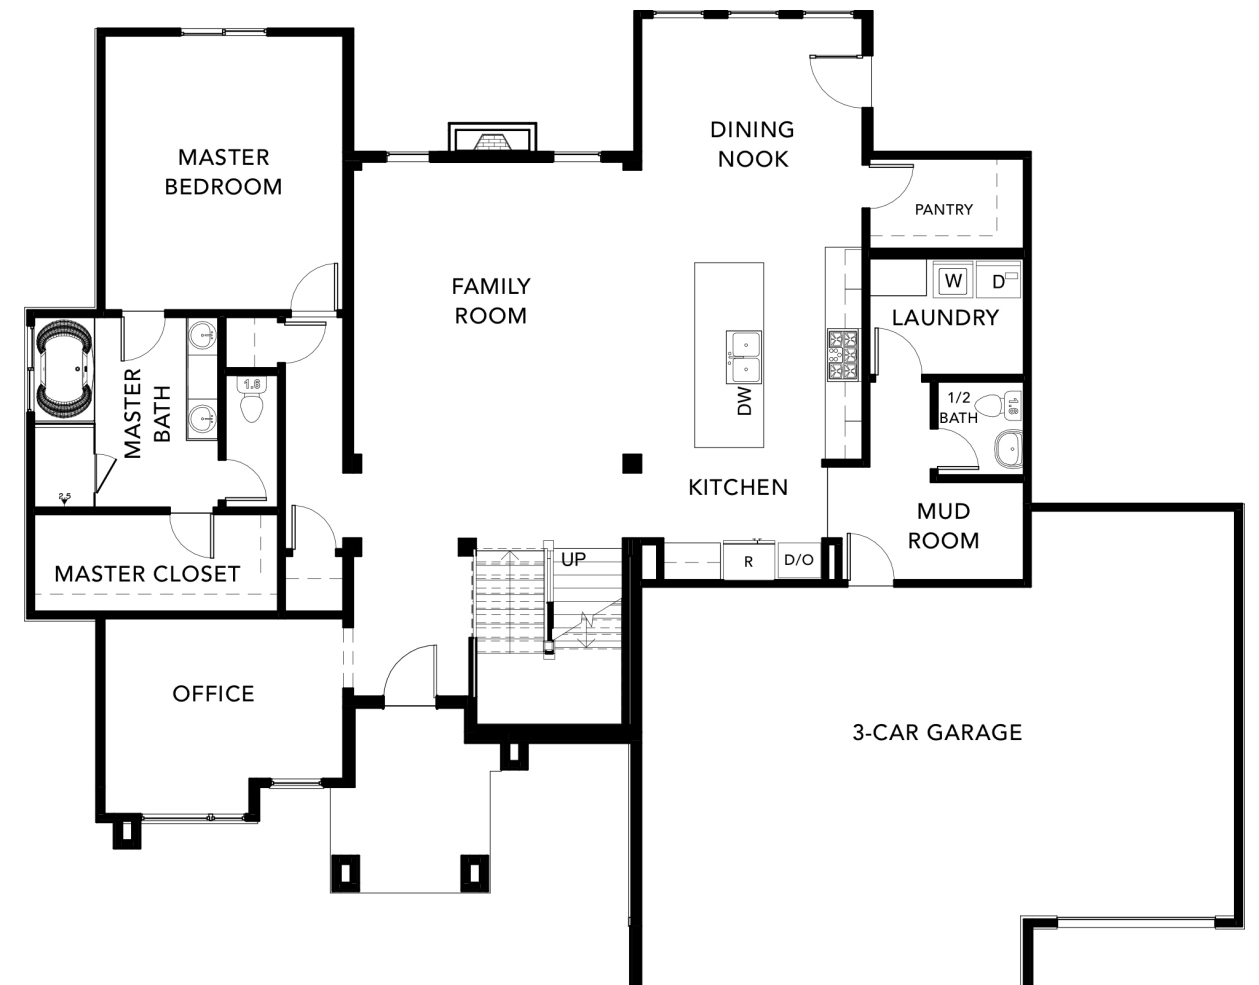

PRAIRIE

Stories
Two

Sq Ft
4,760

Bed
6

Bath
3.5

*All renderings are artists' conception. Continuing a policy of constant design and pricing improvement, we reserve the right of price, product or design change without obligation to notify. Please refer to the base plan for an accurate depiction of the exterior standard features.

SALES: 801-305-4004
OFFICE: 801-336-4583

BASEMENT

Finished	2,762 ft ²
Unfinished	1,998 ft ²
Total	4,760 ft²

NOTES

SECOND

MAIN

* Home square footages are approximates and are subject to change.