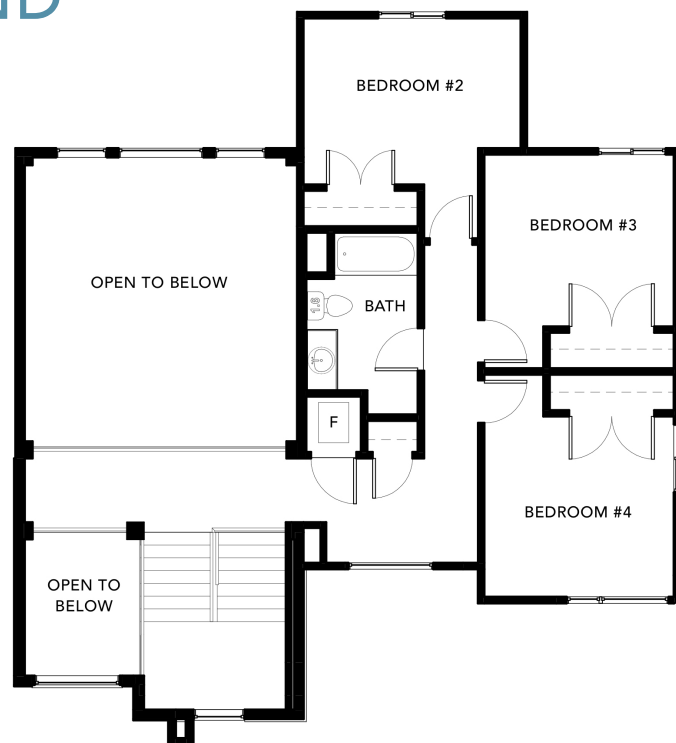

PRAIRIE

Stories
Two

Sq Ft
4,760

Bed
6

Bath
3.5

*All renderings are artists' conception. Continuing a policy of constant design and pricing improvement, we reserve the right of price, product or design change without obligation to notify. Please refer to the base plan for an accurate depiction of the exterior standard features.

SALES: 801-305-4004
OFFICE: 801-336-4583

BASEMENT

Finished	2,762 ft ²
Unfinished	1,998 ft ²
Total	4,760 ft²

NOTES

SECOND

MAIN

* Home square footages are approximates and are subject to change.