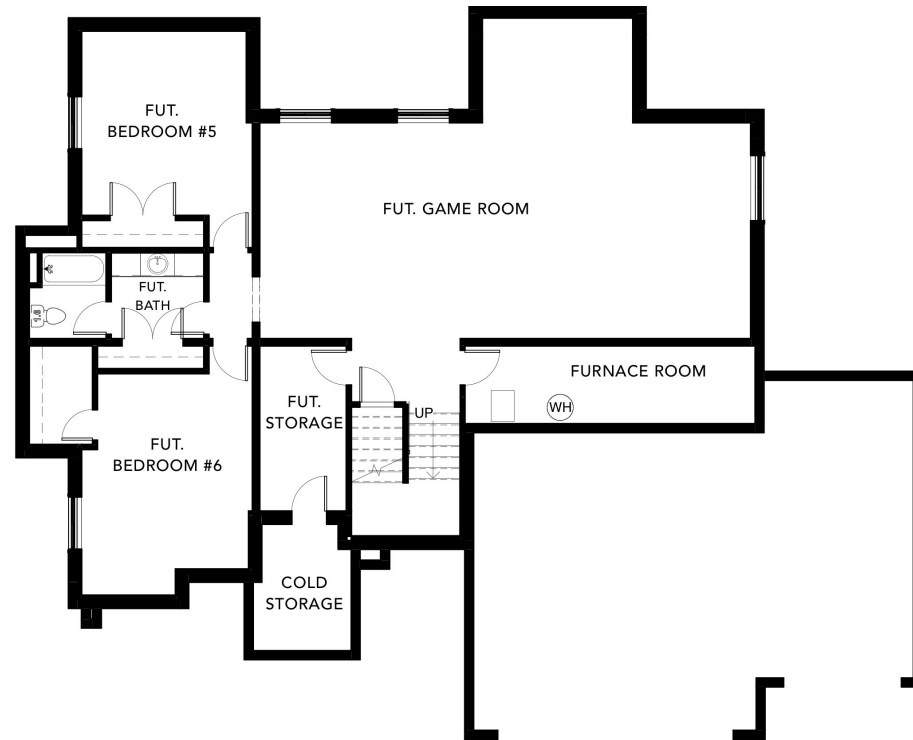

PRAIRIE

Stories
Two

Sq Ft
4,760

Bed
6

Bath
3.5

*All renderings are artists' conception. Continuing a policy of constant design and pricing improvement, we reserve the right of price, product or design change without obligation to notify. Please refer to the base plan for an accurate depiction of the exterior standard features.

SALES: 801-305-4004
OFFICE: 801-336-4583

BASEMENT

Finished	2,762 ft ²
Unfinished	1,998 ft ²
Total	4,760 ft²

NOTES

SECOND

MAIN

* Home square footages are approximates and are subject to change.