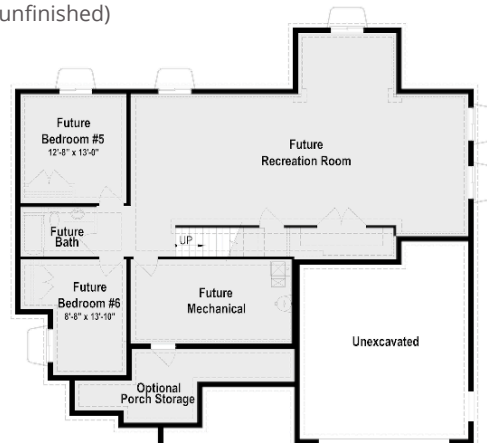

*This floorplan has an available bonus room option.

main floor

second floor

basement
(unfinished)

square footage

main: 1656
second: 990
basement: 1671
total finished: 2646

#lovewhereyoulive

www.arivehomes.com