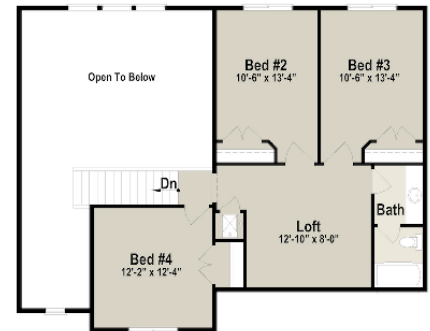

*This floorplan has an available bonus room option.

main floor

second floor

basement
(unfinished)

square footage

main: 1656
second: 990
basement: 1671
total finished: 2646

#lovewhereyoulive

www.arivehomes.com