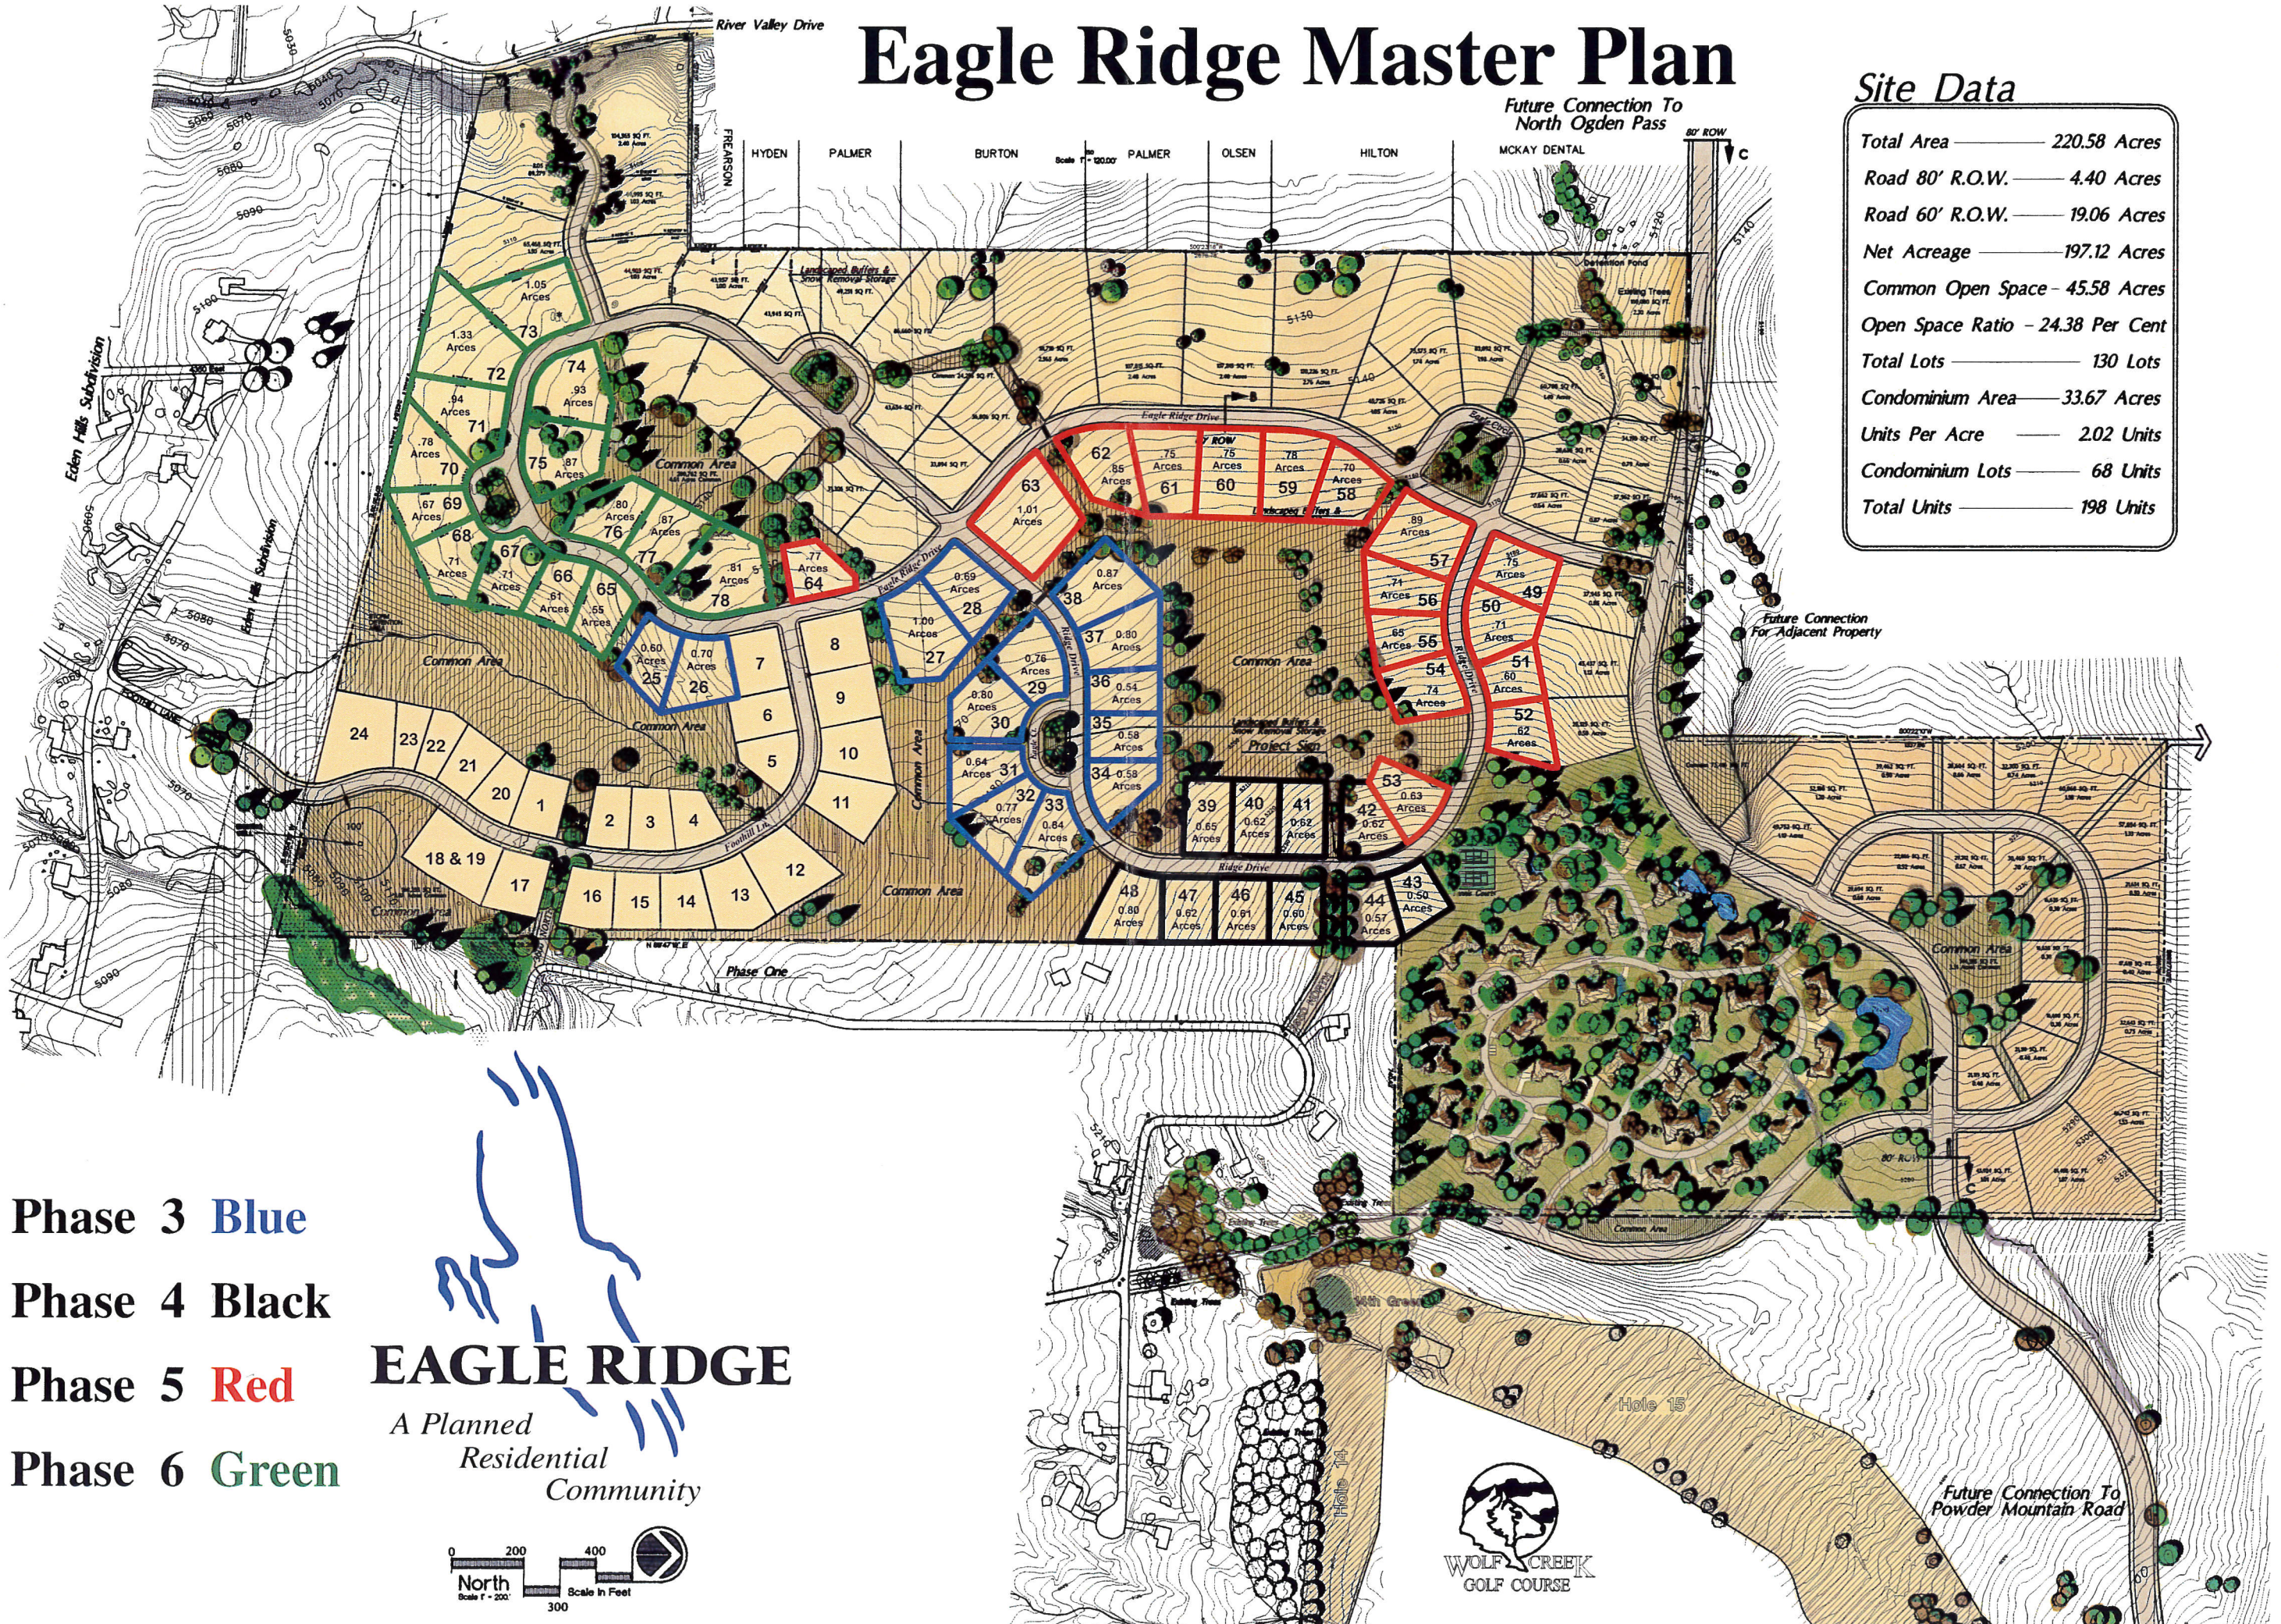

Eagle Ridge Master Plan

Site Data

Total Area	220.58 Acres
Road 80' R.O.W.	4.40 Acres
Road 60' R.O.W.	19.06 Acres
Net Acreage	197.12 Acres
Common Open Space	45.58 Acres
Open Space Ratio	24.38 Per Cent
Total Lots	130 Lots
Condominium Area	33.67 Acres
Units Per Acre	2.02 Units
Condominium Lots	68 Units
Total Units	198 Units

Phase 3 Blue

Phase 4 Black

Phase 5 Red

Phase 6 Green

EAGLE RIDGE

A Planned Residential Community