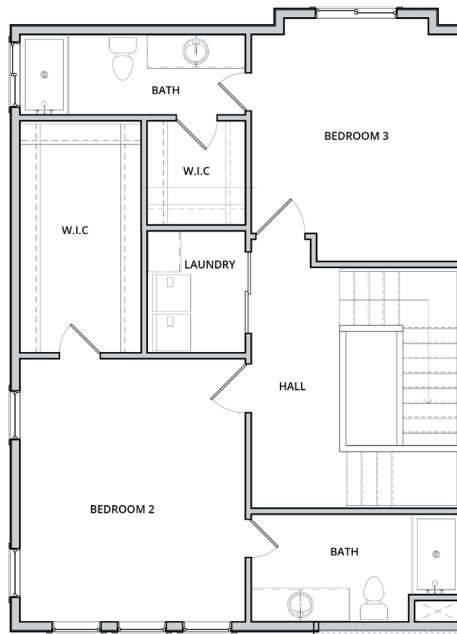

www.mountainvistahomes.com

sales@mtn-vista.com

1ST FLOOR

2ND FLOOR

3RD FLOOR

OPTIONAL ROOFTOP TERRACE

Sq Ft

Total	2,560
Terrace	+858

Specs

Bed	3
Bath	3.5
Garage	2