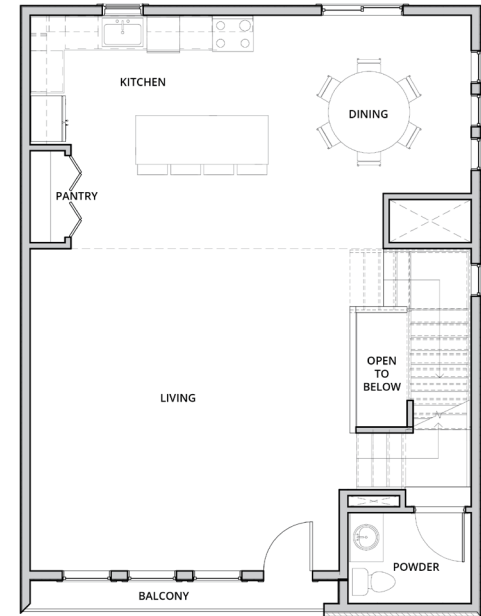

BENTON

SQ FT

TOTAL TERRACE
2,560 +858

BED BATH GARAGE
3 23.5 2

MOUNTAIN
VISTA HOMES

MOUNTAIN VISTA HOMES

Sales: 435-884-0300

Office: 801-523-0400

www.mountainvistahomes.com

sales@mtn-vista.com

1ST FLOOR

2ND FLOOR

3RD FLOOR

OPTIONAL ROOFTOP TERRACE

Sq Ft

Total	2,560
Terrace	+858

Specs

Bed	3
Bath	3.5
Garage	2