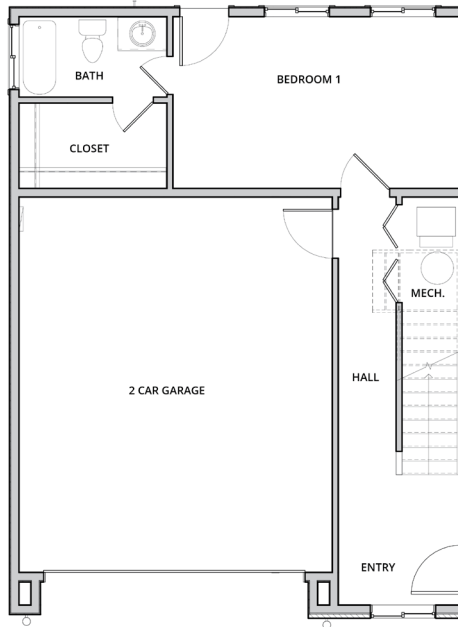

BENTON

SQ FT

TOTAL TERRACE
2,560 +858

BED BATH GARAGE
3 23.5 2

MOUNTAIN
VISTA HOMES

MOUNTAIN VISTA HOMES

Sales: 435-884-0300

Office: 801-523-0400

www.mountainvistahomes.com

sales@mtn-vista.com

1ST FLOOR

2ND FLOOR

3RD FLOOR

OPTIONAL ROOFTOP TERRACE

Sq Ft

Total	2,560
Terrace	+858

Specs

Bed	3
Bath	3.5
Garage	2