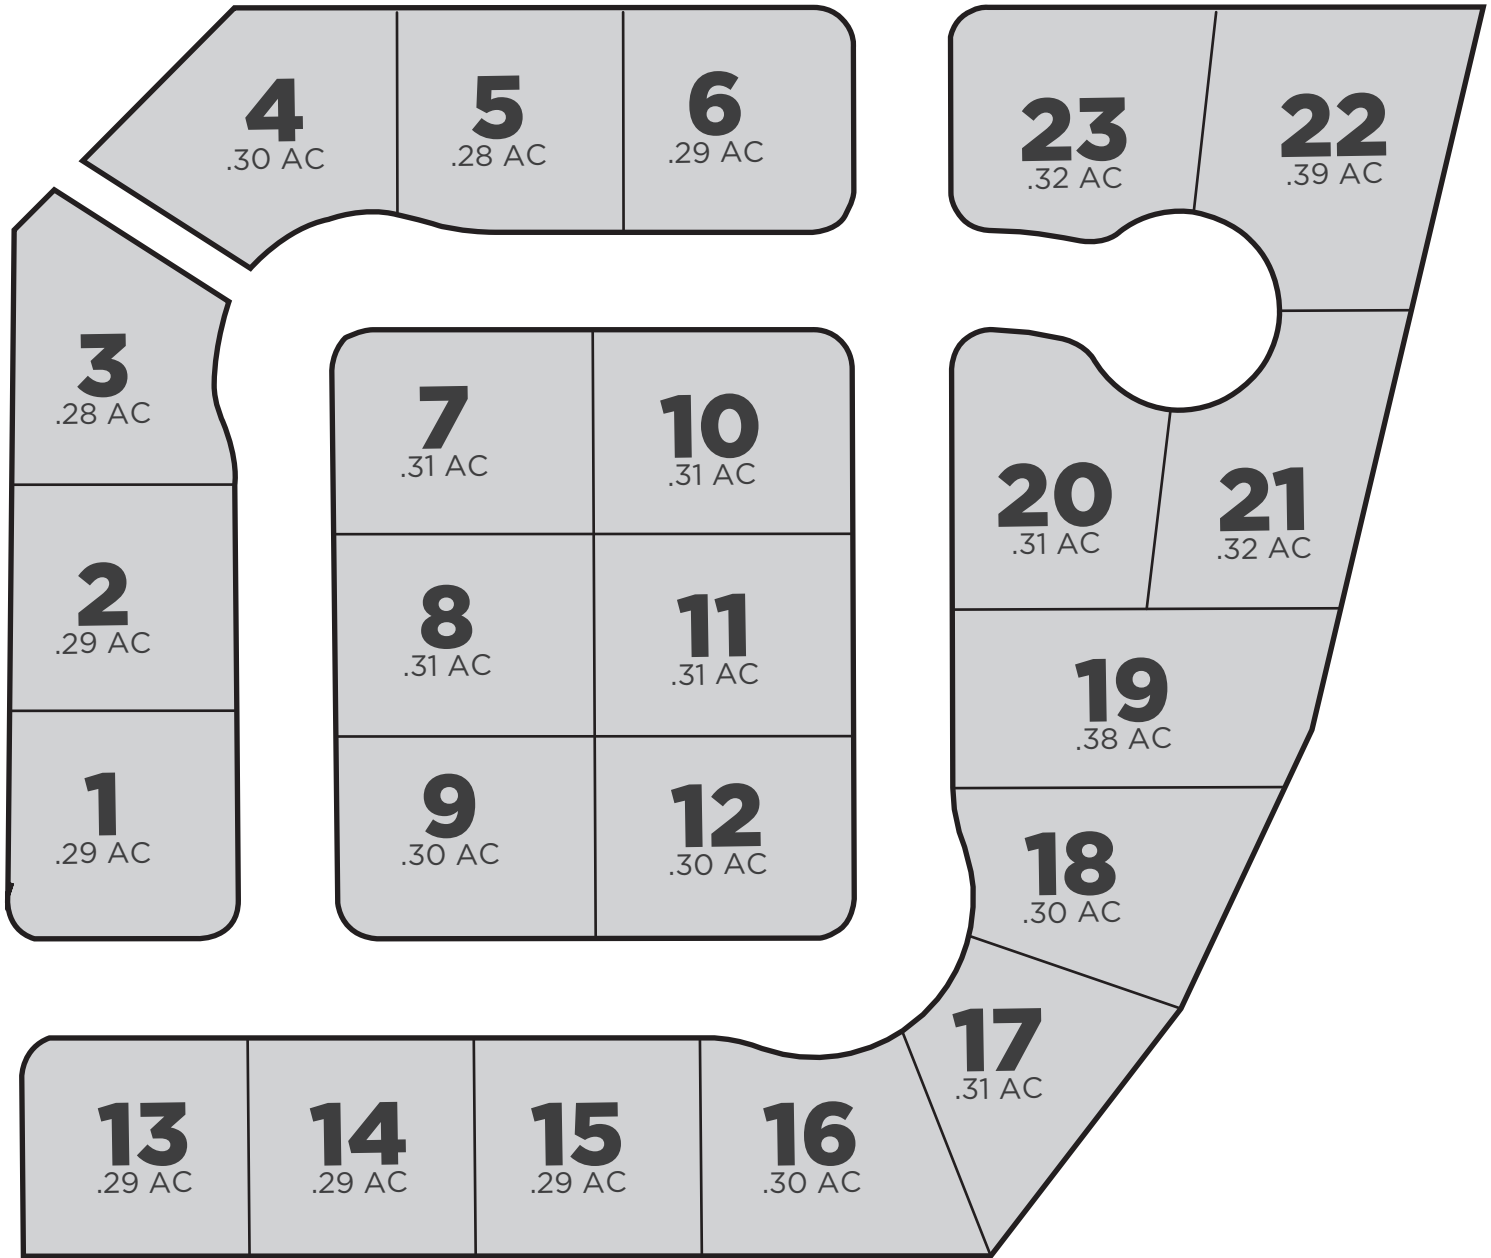

MAJESTIC DRIVE

WASHINGTON FIELDS ROAD

435.705.5151 | IMMACULATEHOMES.NET

MAJESTIC FIELDS

BUILDING EXCELLENT SINCE 1997

435-363-6768 | IMMACULATEHOMES.NET
134 N 200 E, St. George, UT 84770

This drawing is conceptual only and for the convenience of reference. It should not be relied upon as a representation (express or implied), of final size, location or dimensions of any lot, building, amenity, common space, or any other use. The developer expressly reserves the right, without notice or consent, to make any modifications, revisions, and/or changes it deems desirable. This drawing may not be to scale and is for relative location purposes only. Final sizes, locations, dimensions or inclusions may vary with actual development and construction.