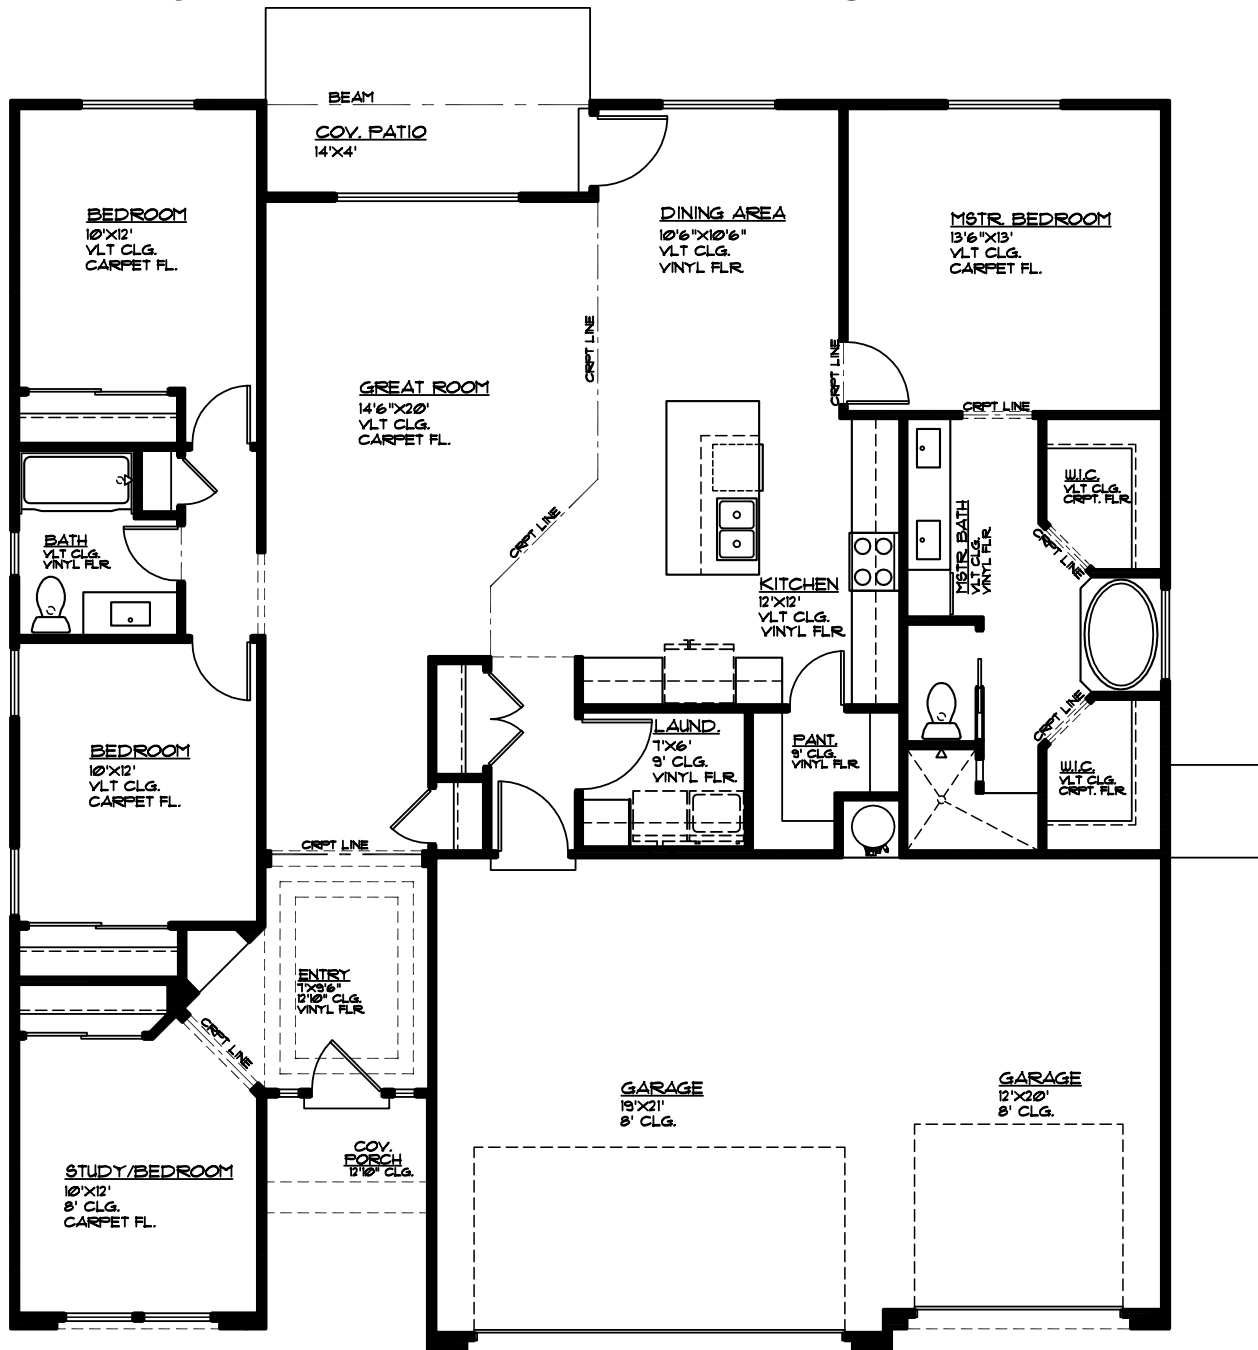

Plan 1872 ELEVATIONS

RED WATERS

537 S Mirage Dr
Washington, UT
435.652.5236

Monterey

Winslow Prairie

Roosevelt

Plan 1872 FLOOR PLAN

RED WATERS

537 S Mirage Dr
Washington, UT
435.652.5236

1,872 Sqft • 4 Beds • 2 Baths • 3 Garages • 50' ► x 54' ▲

MAIN FLOOR PLAN

MAIN FLOOR 1872 SQ. FT.
GARAGE AREA 673 SQ. FT.
COV. PORCH 35 SQ. FT.
COV. PATIO 56 SQ. FT.