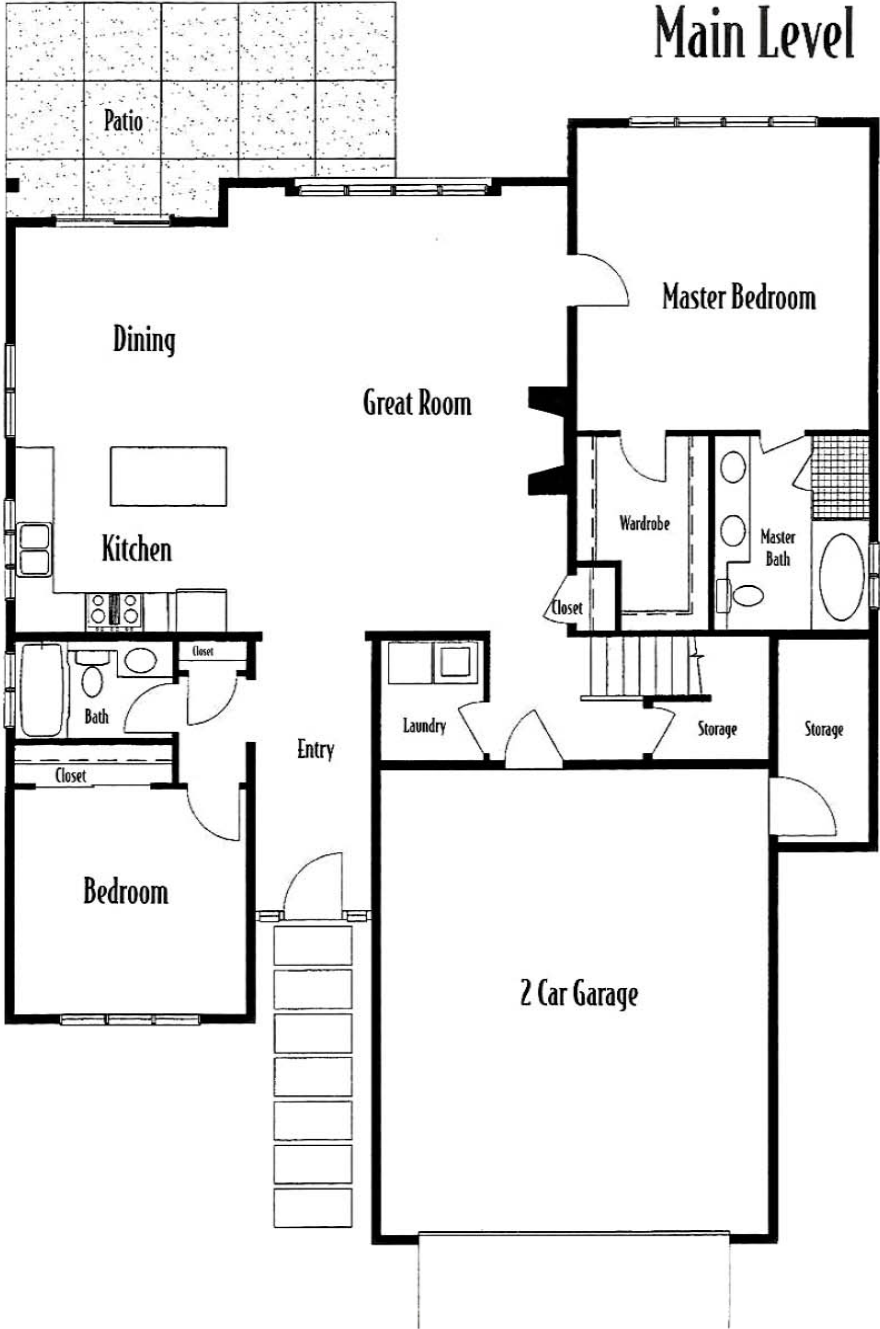

# Main Level

# Upper Level

Alternate Studio 210 sf