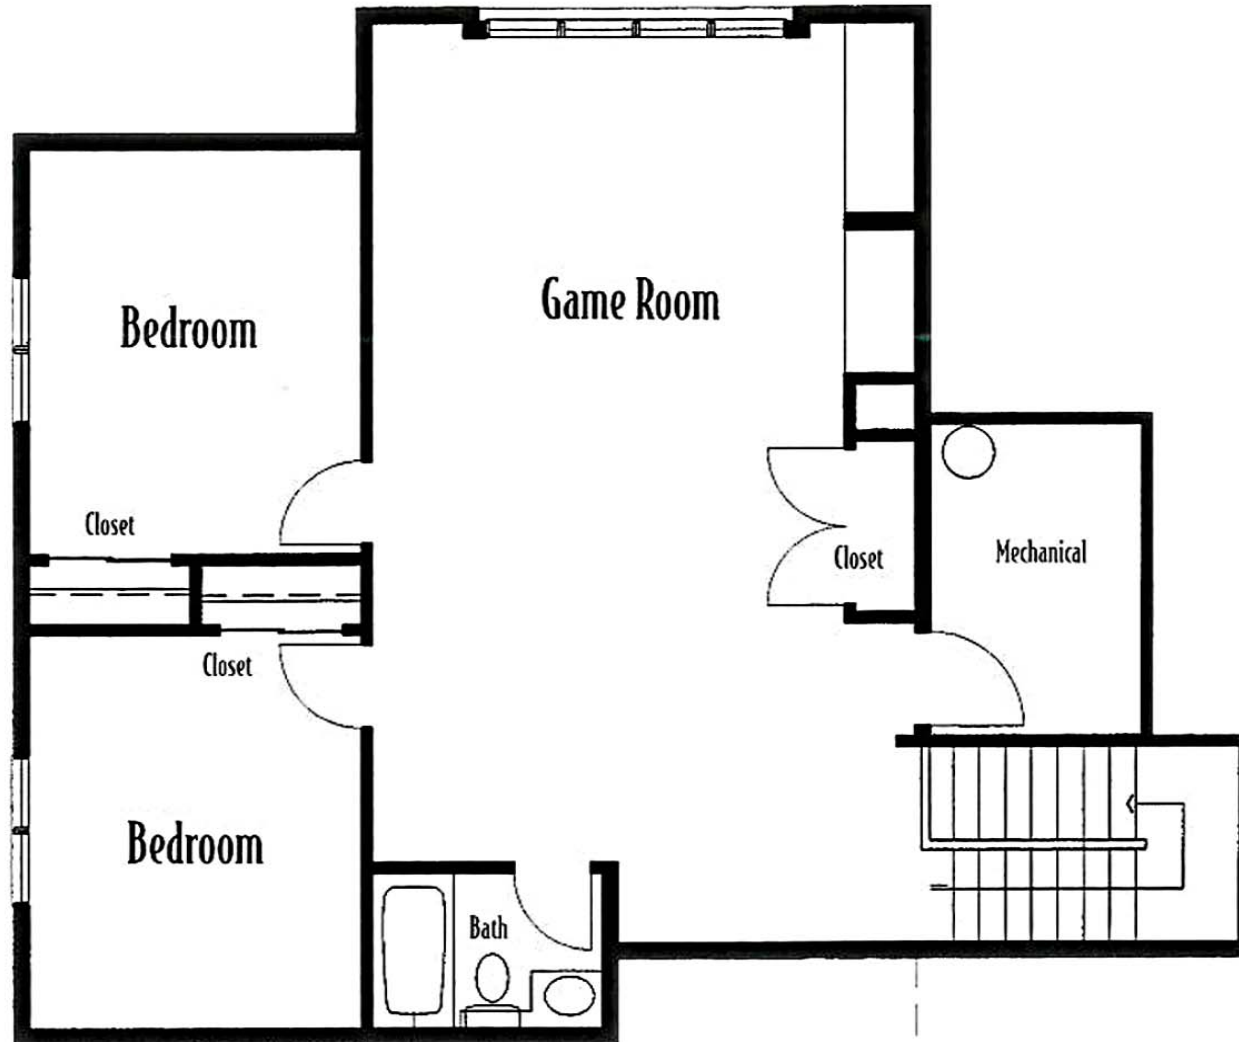

# Main Level

# Upper Level

Alternate Studio 210 sf