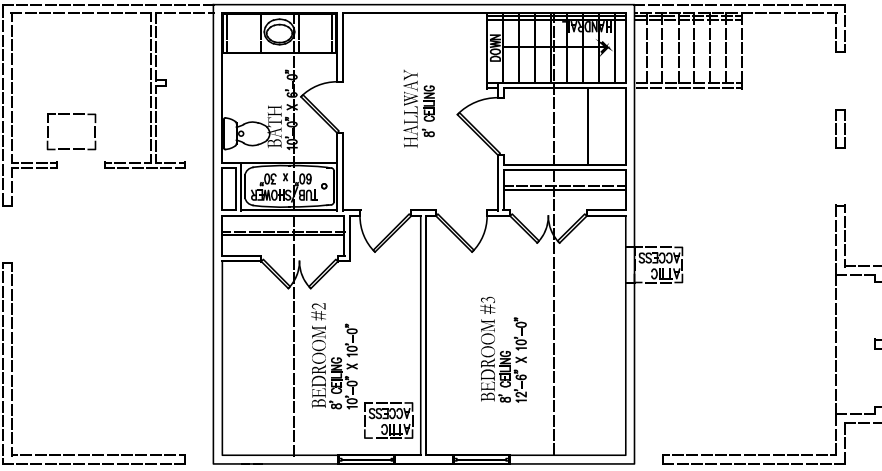

UPPER LEVEL II