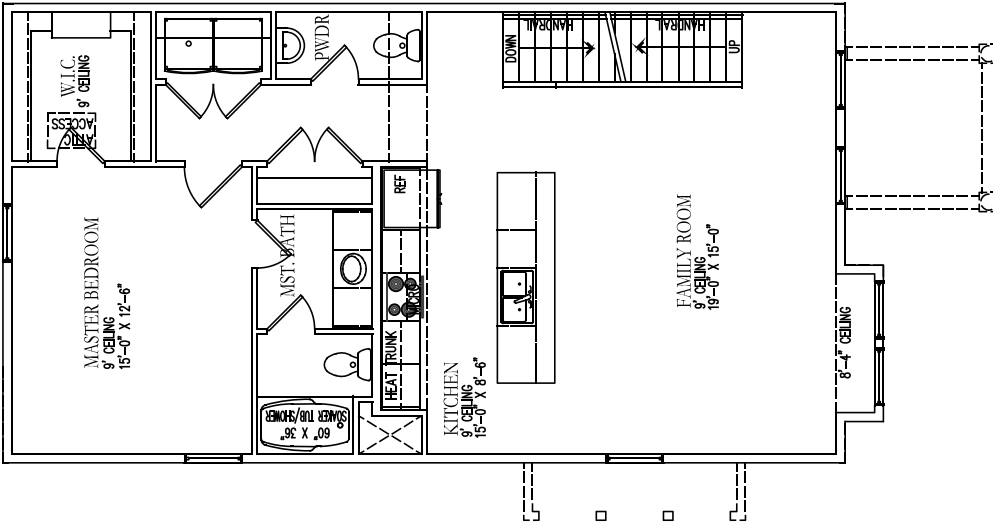

UPPER LEVEL