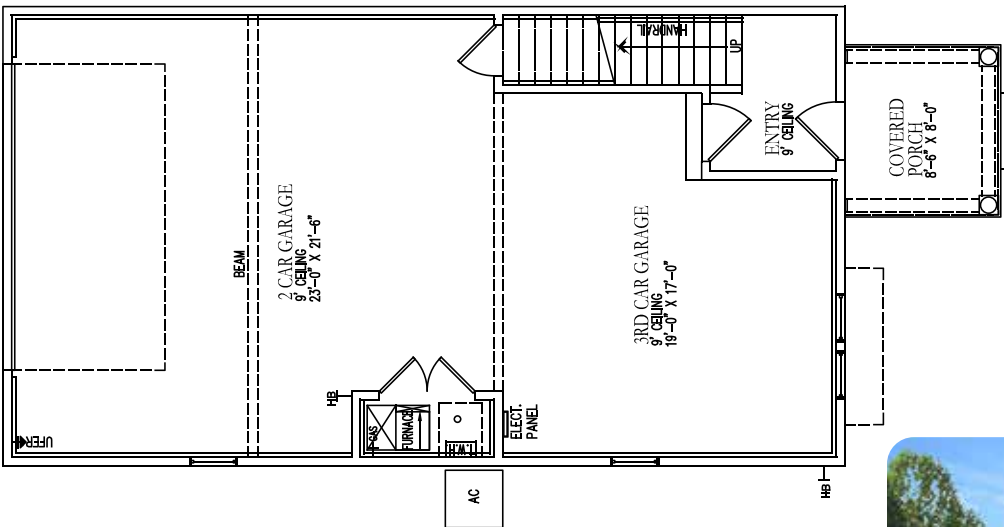

UPPER LEVEL II

MAIN LEVEL

MIDDLETON

VIEW ELEVATION