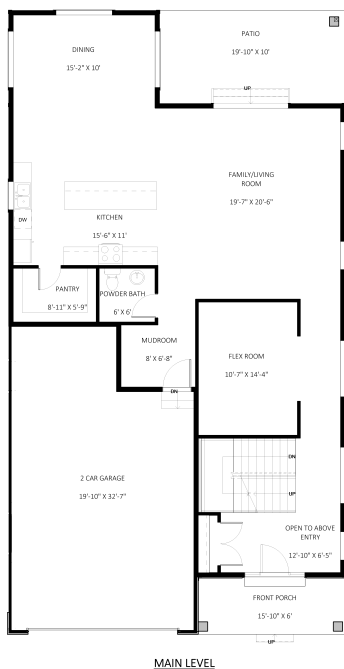

The Cambridge

TWO STORY– 4,620 Total Sq. Ft. 3,223 Finished Sq. Ft
3–6 Bedrooms | 2.5–3.5 Bathrooms | 2 Car Garage

Renderings are an artistic depiction of home. Plans, elevation, details, features, specs, materials & finishes are subject to change without notice. Some features may be upgrades or options. Square footages are approximate. See Sales Consultant for more information.