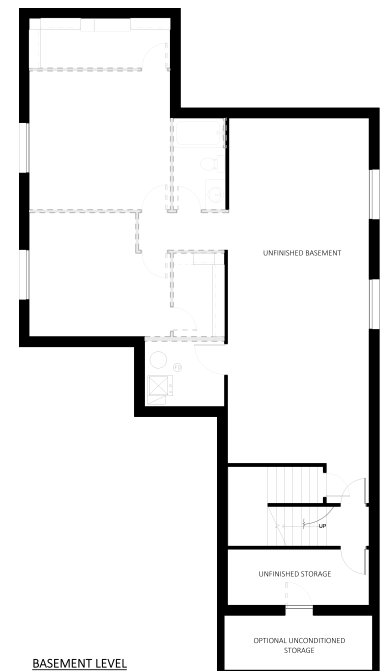

The Cambridge

TWO STORY– 4,620 Total Sq. Ft. 3,223 Finished Sq. Ft
3–6 Bedrooms | 2.5–3.5 Bathrooms | 2 Car Garage

Renderings are an artistic depiction of home. Plans, elevation, details, features, specs, materials & finishes are subject to change without notice. Some features may be upgrades or options. Square footages are approximate. See Sales Consultant for more information.