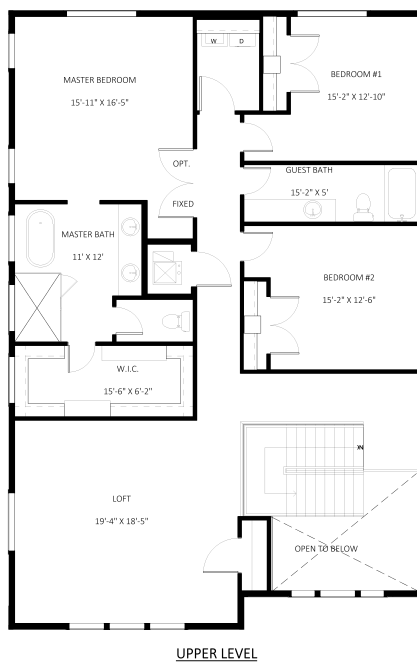

The Cambridge

TWO STORY– 4,620 Total Sq. Ft. 3,223 Finished Sq. Ft
3–6 Bedrooms | 2.5–3.5 Bathrooms | 2 Car Garage

Renderings are an artistic depiction of home. Plans, elevation, details, features, specs, materials & finishes are subject to change without notice. Some features may be upgrades or options. Square footages are approximate. See Sales Consultant for more information.