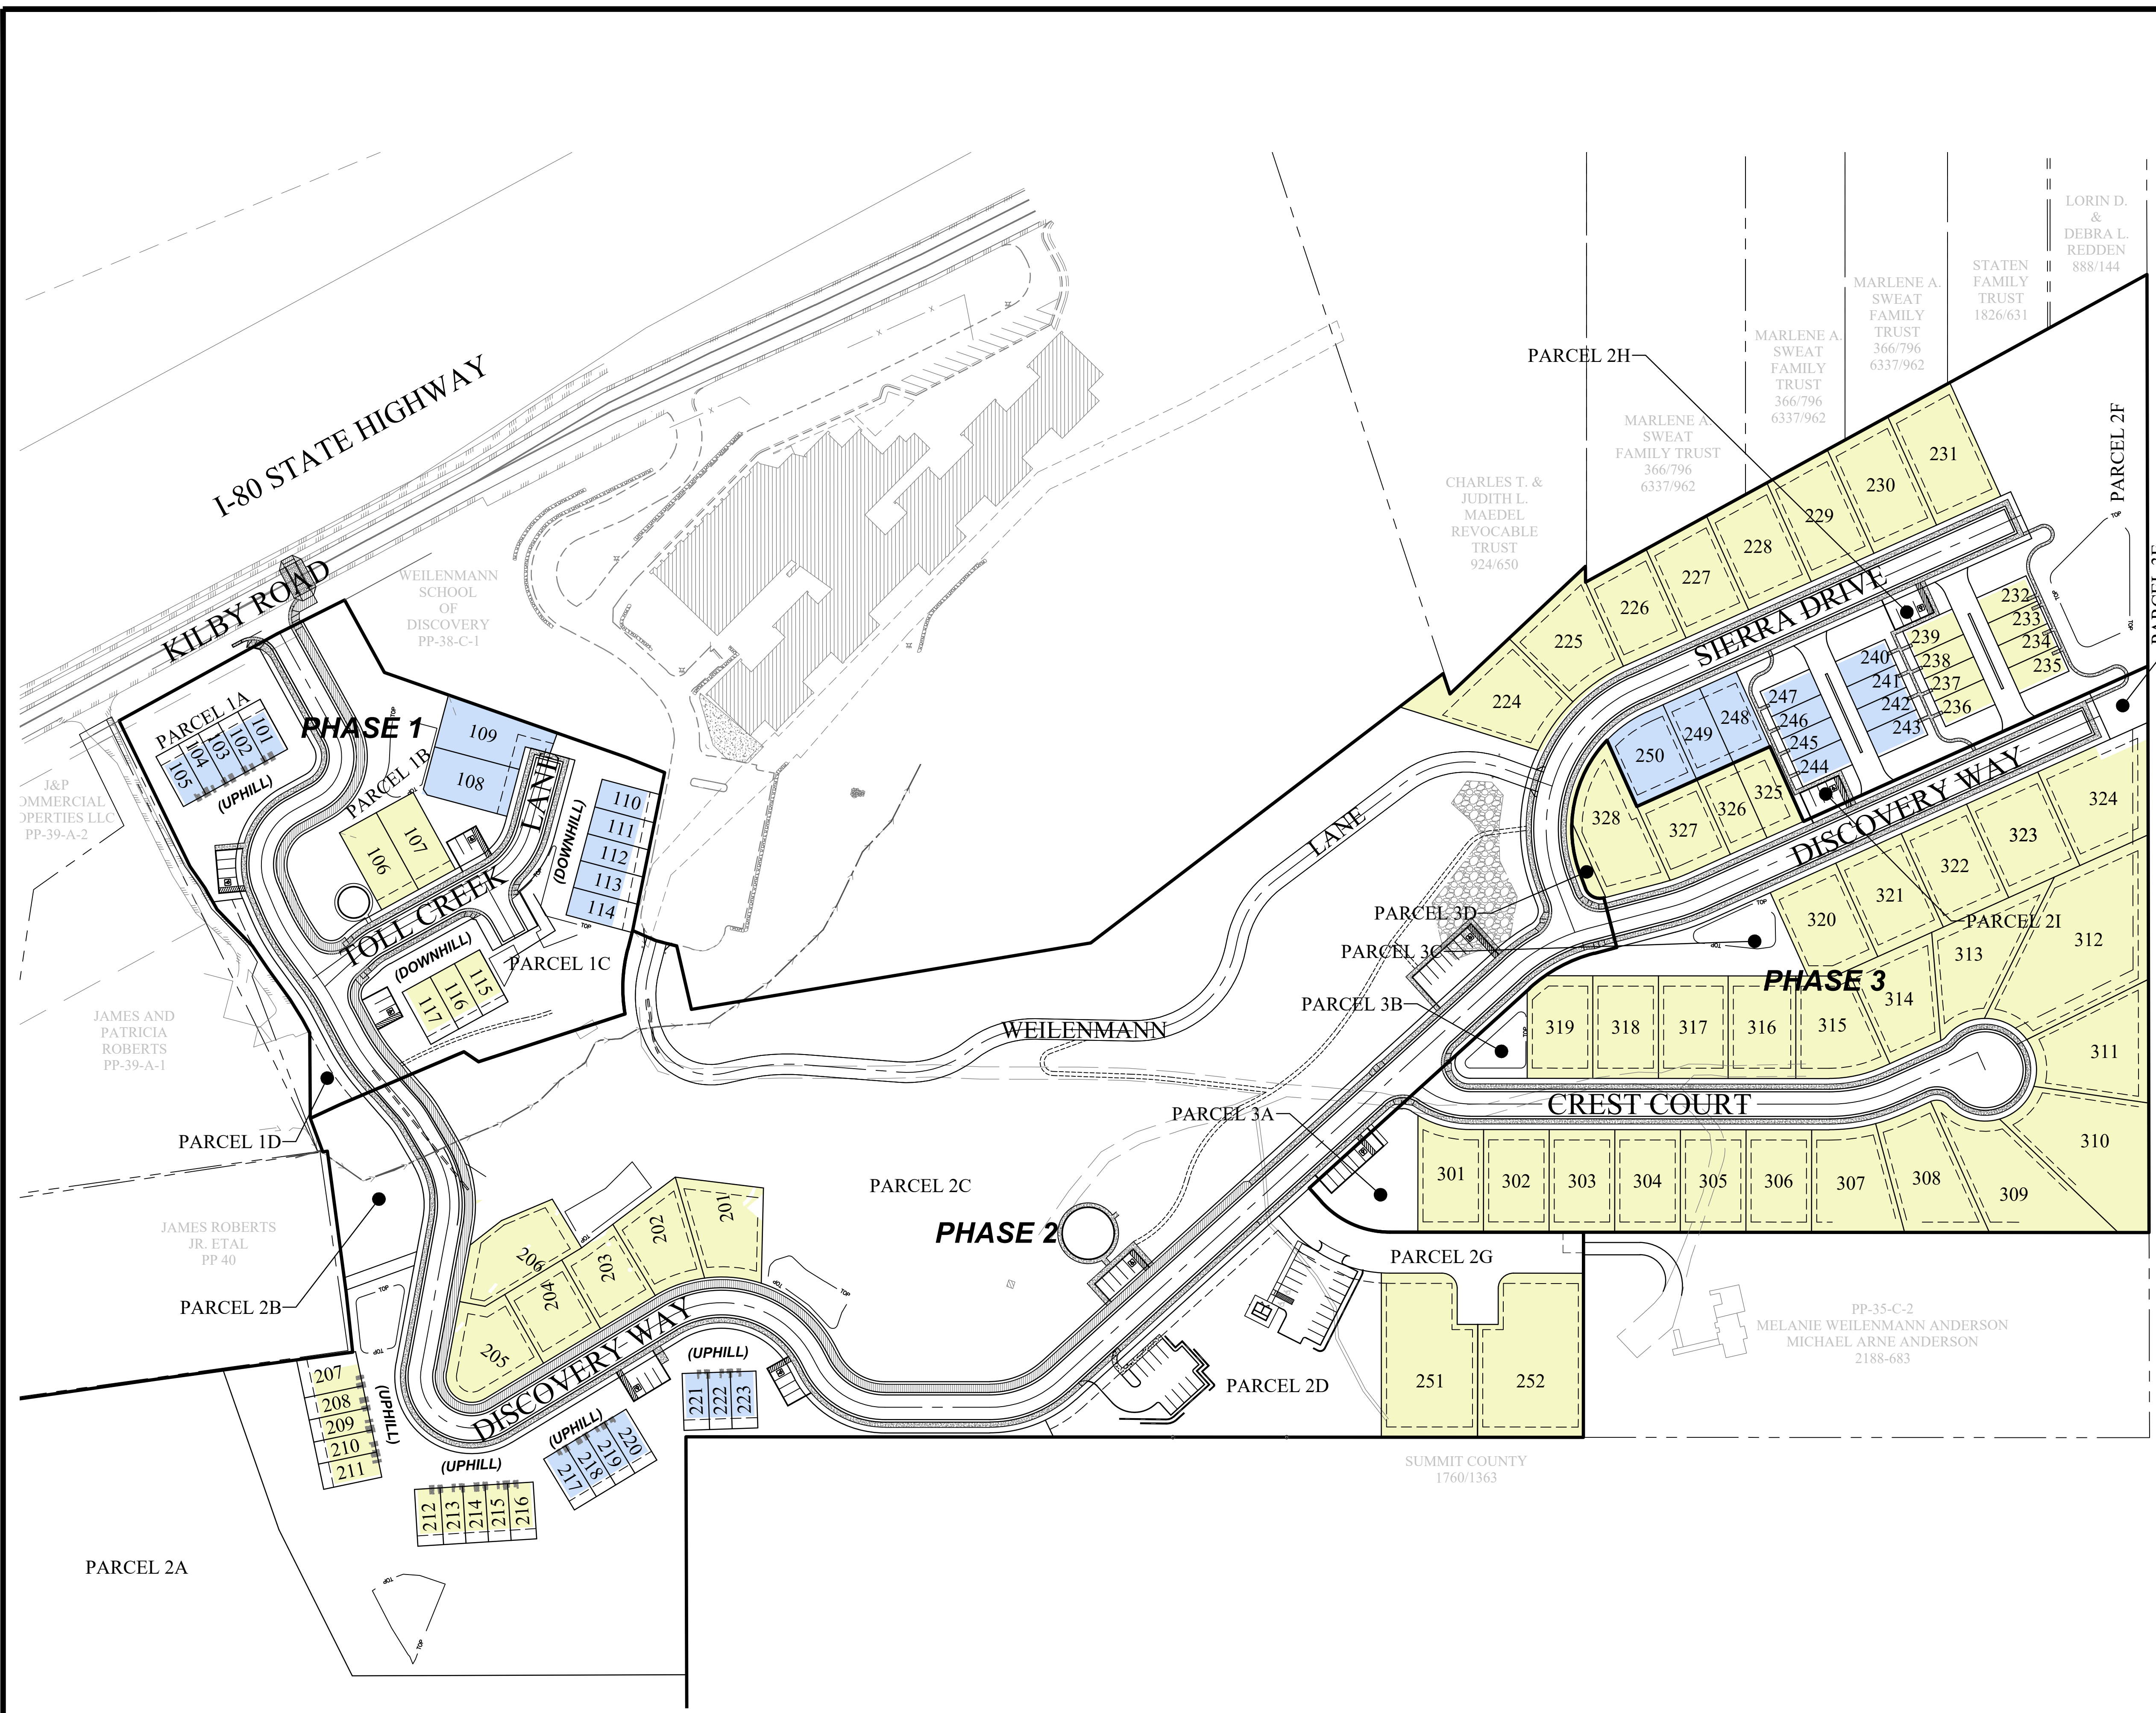

97 Total Units
 67 Market Rate
 30 Deed Restricted

42 Market Rate Single Family
 1 Deed Restricted Single Family

4 Market Rate Duplex Units
 4 Deed Restricted Duplex Units

21 Market Rate Townhome Units
 25 Deed Restricted Townhome Units

LEGEND

- MARKET RATE
- DEED RESTRICTED

DISCOVERY RIDGE
 SUMMIT COUNTY
 Land Use Plan

#	DATE	DESCRIPTION
1		
2		
3		
4		
5		
6		

LAND USE PLAN

Scale: 1"=80' Drawn: TMR
 Date: 02/22/18 Job #: 14-009
 Sheet: **01**

Z:\14-009\Discovery 2014\design 14-009\dwg\yehibta\Land Use Plan 022218.dwg