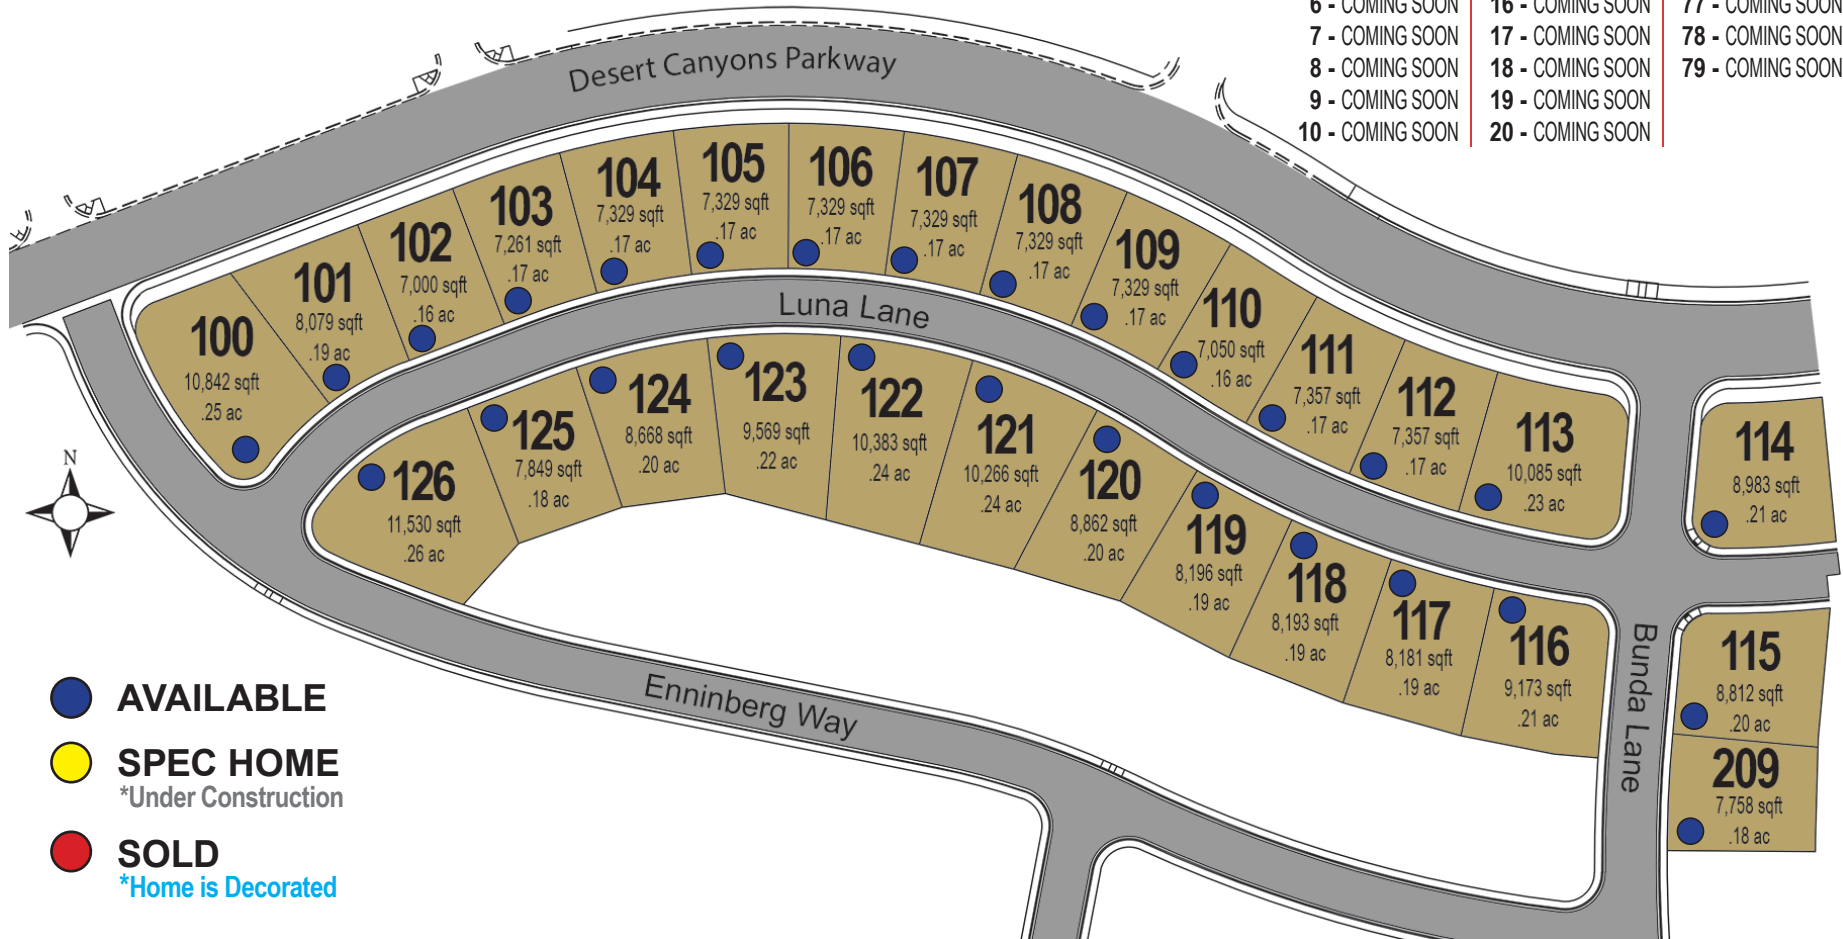

DESERT CLIFFS

S&S Homes
www.sshomes.info

PLAT / LOT AVAILABILITY

LOT PREMIUMS

- | | | |
|------------------|------------------|------------------|
| 1 - COMING SOON | 11 - COMING SOON | 21 - COMING SOON |
| 2 - COMING SOON | 12 - COMING SOON | 22 - COMING SOON |
| 3 - COMING SOON | 13 - COMING SOON | 23 - COMING SOON |
| 4 - COMING SOON | 14 - COMING SOON | 24 - COMING SOON |
| 5 - COMING SOON | 15 - COMING SOON | 25 - COMING SOON |
| 6 - COMING SOON | 16 - COMING SOON | 77 - COMING SOON |
| 7 - COMING SOON | 17 - COMING SOON | 78 - COMING SOON |
| 8 - COMING SOON | 18 - COMING SOON | 79 - COMING SOON |
| 9 - COMING SOON | 19 - COMING SOON | |
| 10 - COMING SOON | 20 - COMING SOON | |