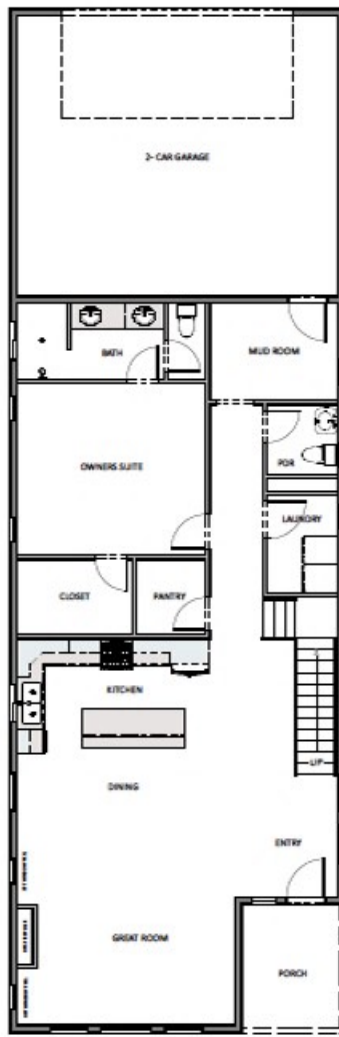

HILLWOOD HOMES
AT SILVER CREEK

PINE

4,165 Total SF | 4 -6 Bed | 3.5 -5.5 Bathrooms | 2 Car Garage

OPT. FINISHED BASEMENT

MAIN FLOOR

SECOND FLOOR

Plans and renderings are conceptual drawings and may vary from actual plans and homes as built. Options and features may not be available on all homes and are subject to change without notice. Dimensions are approximate. Actual homes may vary from photos and/or drawings which may show upgrades and may not represent the lowest-priced homes in the community.