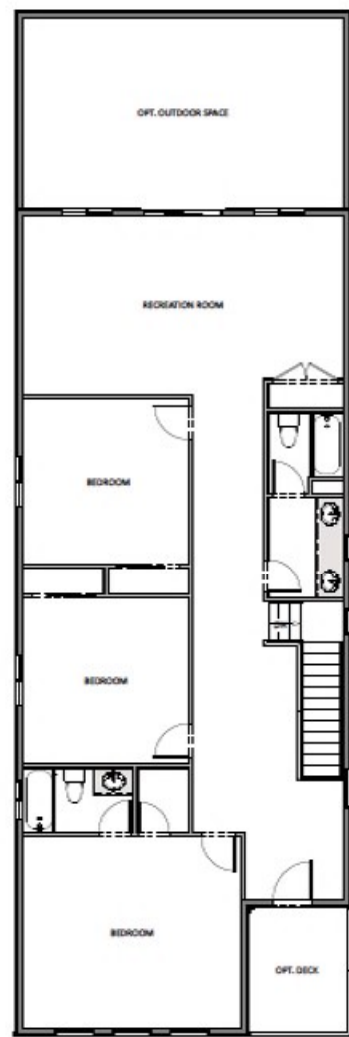

HILLWOOD HOMES
AT SILVER CREEK

PINE

4,165 Total SF | 4 -6 Bed | 3.5 -5.5 Bathrooms | 2 Car Garage

OPT. FINISHED BASEMENT

MAIN FLOOR

SECOND FLOOR

Plans and renderings are conceptual drawings and may vary from actual plans and homes as built. Options and features may not be available on all homes and are subject to change without notice. Dimensions are approximate. Actual homes may vary from photos and/or drawings which may show upgrades and may not represent the lowest-priced homes in the community.