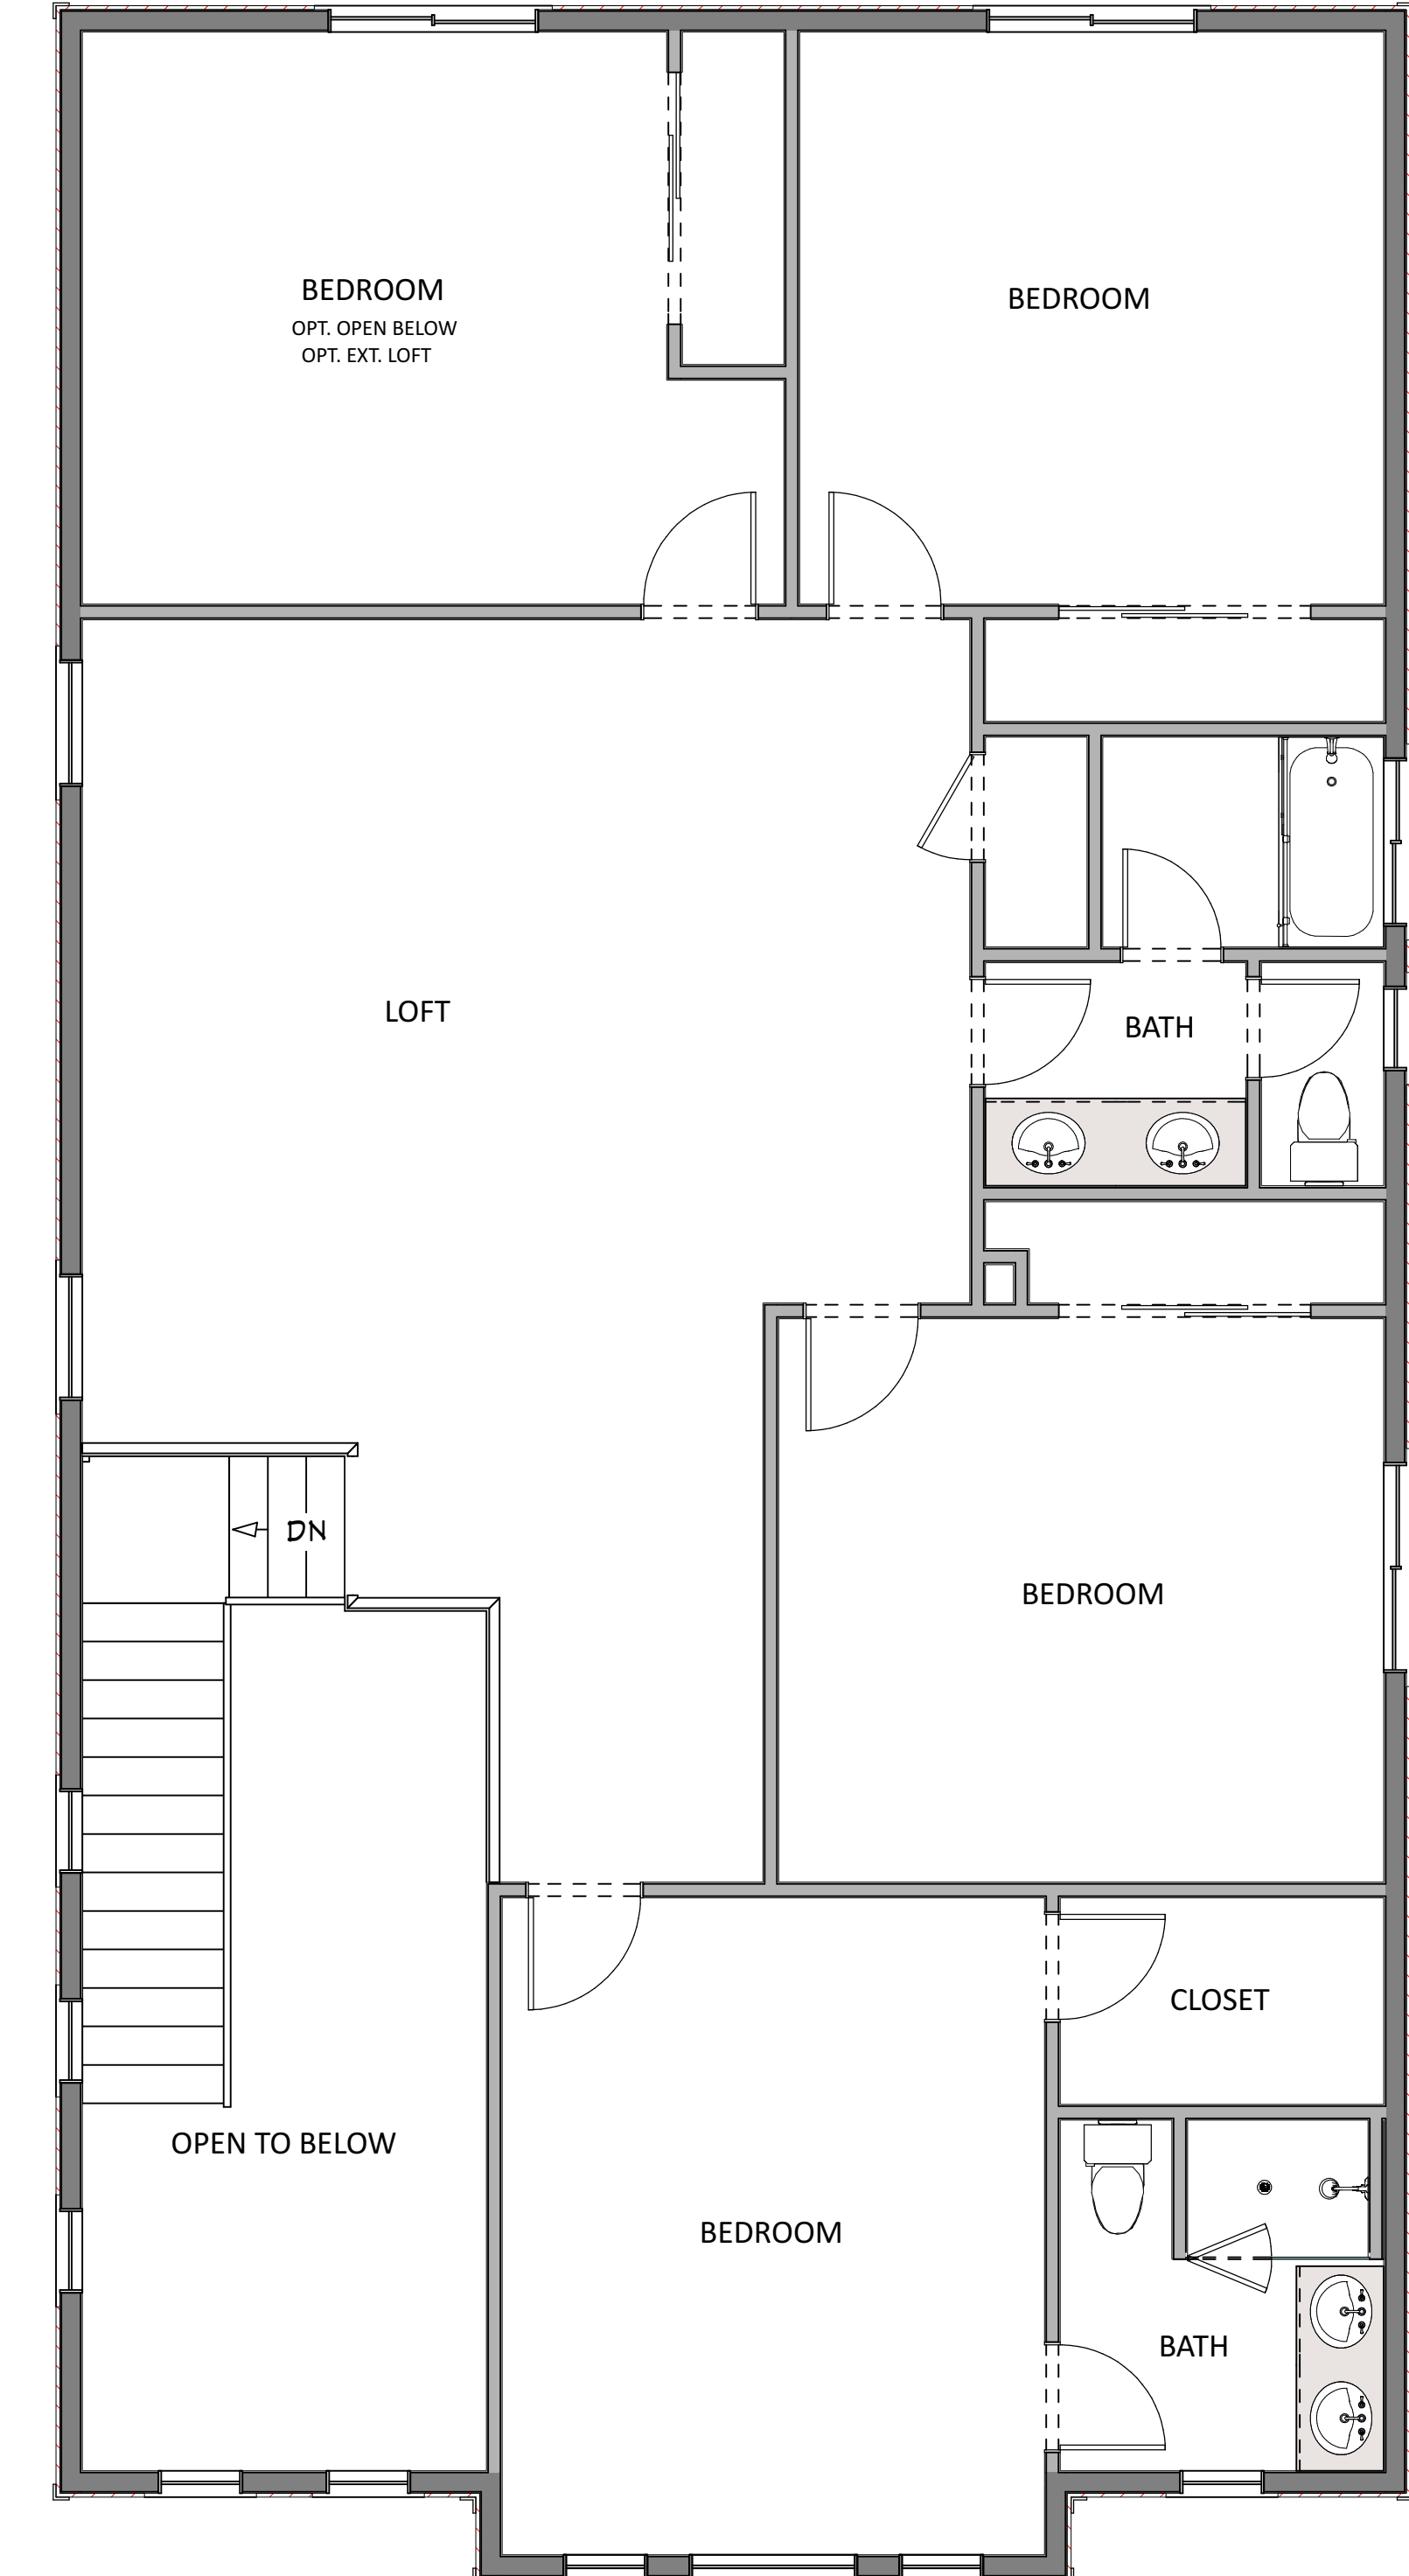

# HICKORY

4,591 Total SF | 5 Bed + Loft | 3.5 Bathrooms | 2 Car Garage

OPT. FINISHED BASEMENT

MAIN FLOOR

UPPER FLOOR

\*Floorplans and renderings are conceptual drawings and may vary from actual plans and homes as built. Options and features may not be available on all homes and are subject to change without notice. Dimensions are approximate. Actual homes may vary from photos and/or drawings which may show upgrades and may not represent the lowest-priced homes in the community.