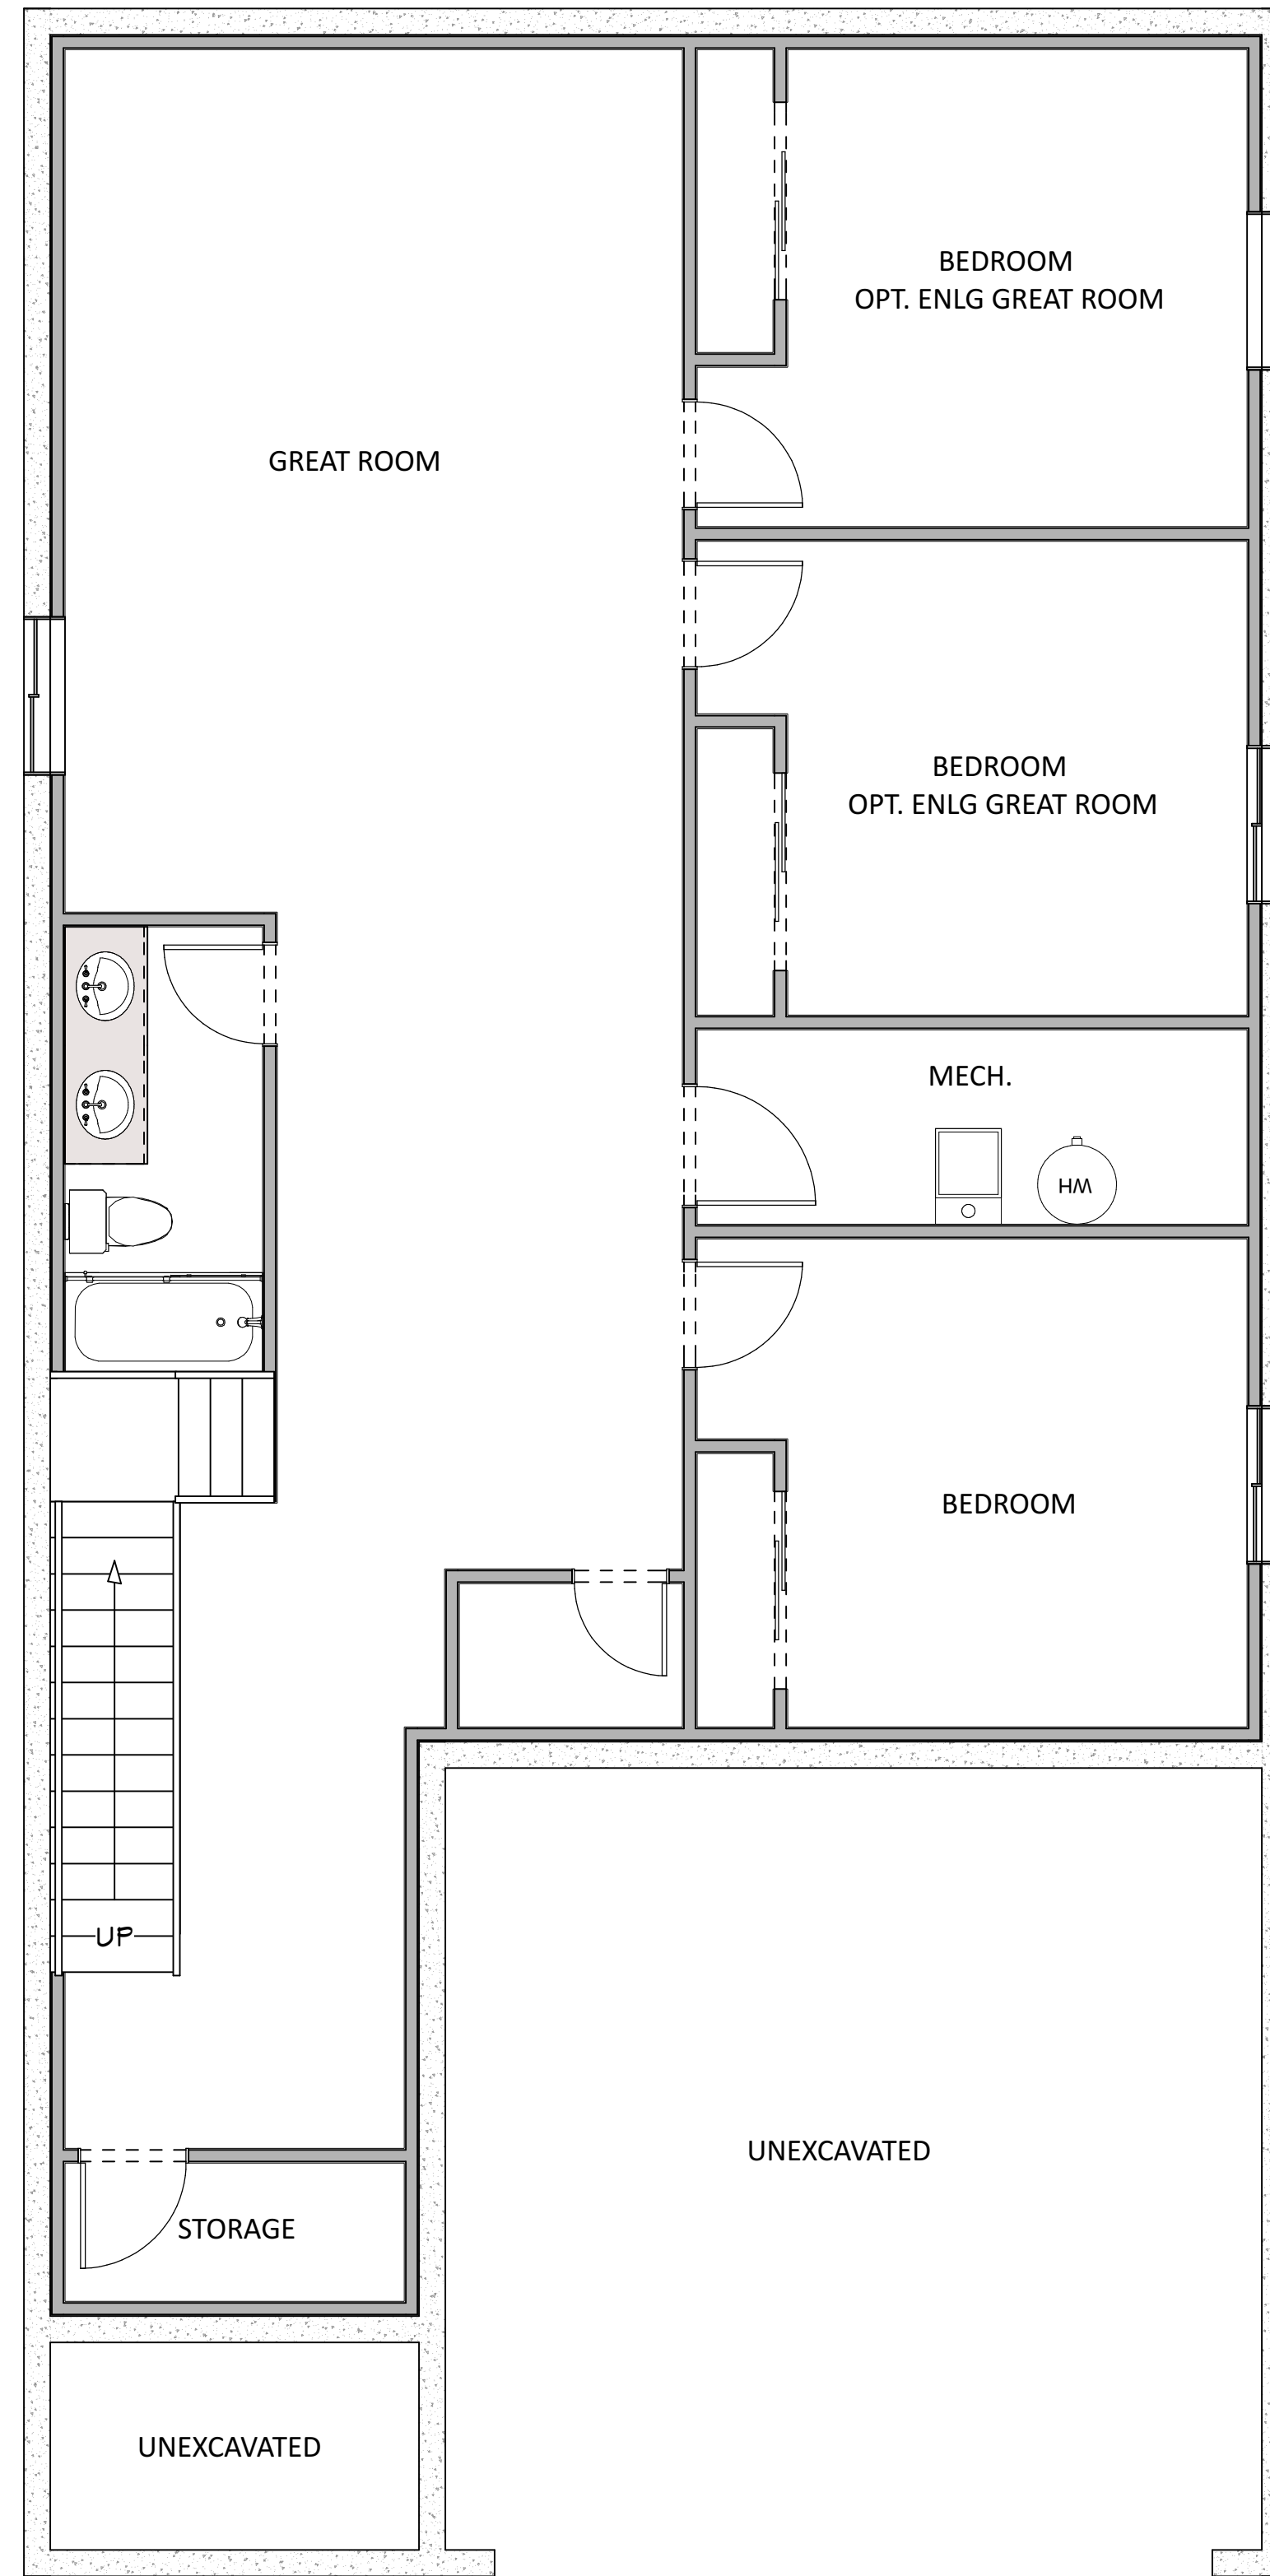

# HICKORY

4,591 Total SF | 5 Bed + Loft | 3.5 Bathrooms | 2 Car Garage

OPT. FINISHED BASEMENT

MAIN FLOOR

UPPER FLOOR

\*Floorplans and renderings are conceptual drawings and may vary from actual plans and homes as built. Options and features may not be available on all homes and are subject to change without notice. Dimensions are approximate. Actual homes may vary from photos and/or drawings which may show upgrades and may not represent the lowest-priced homes in the community.