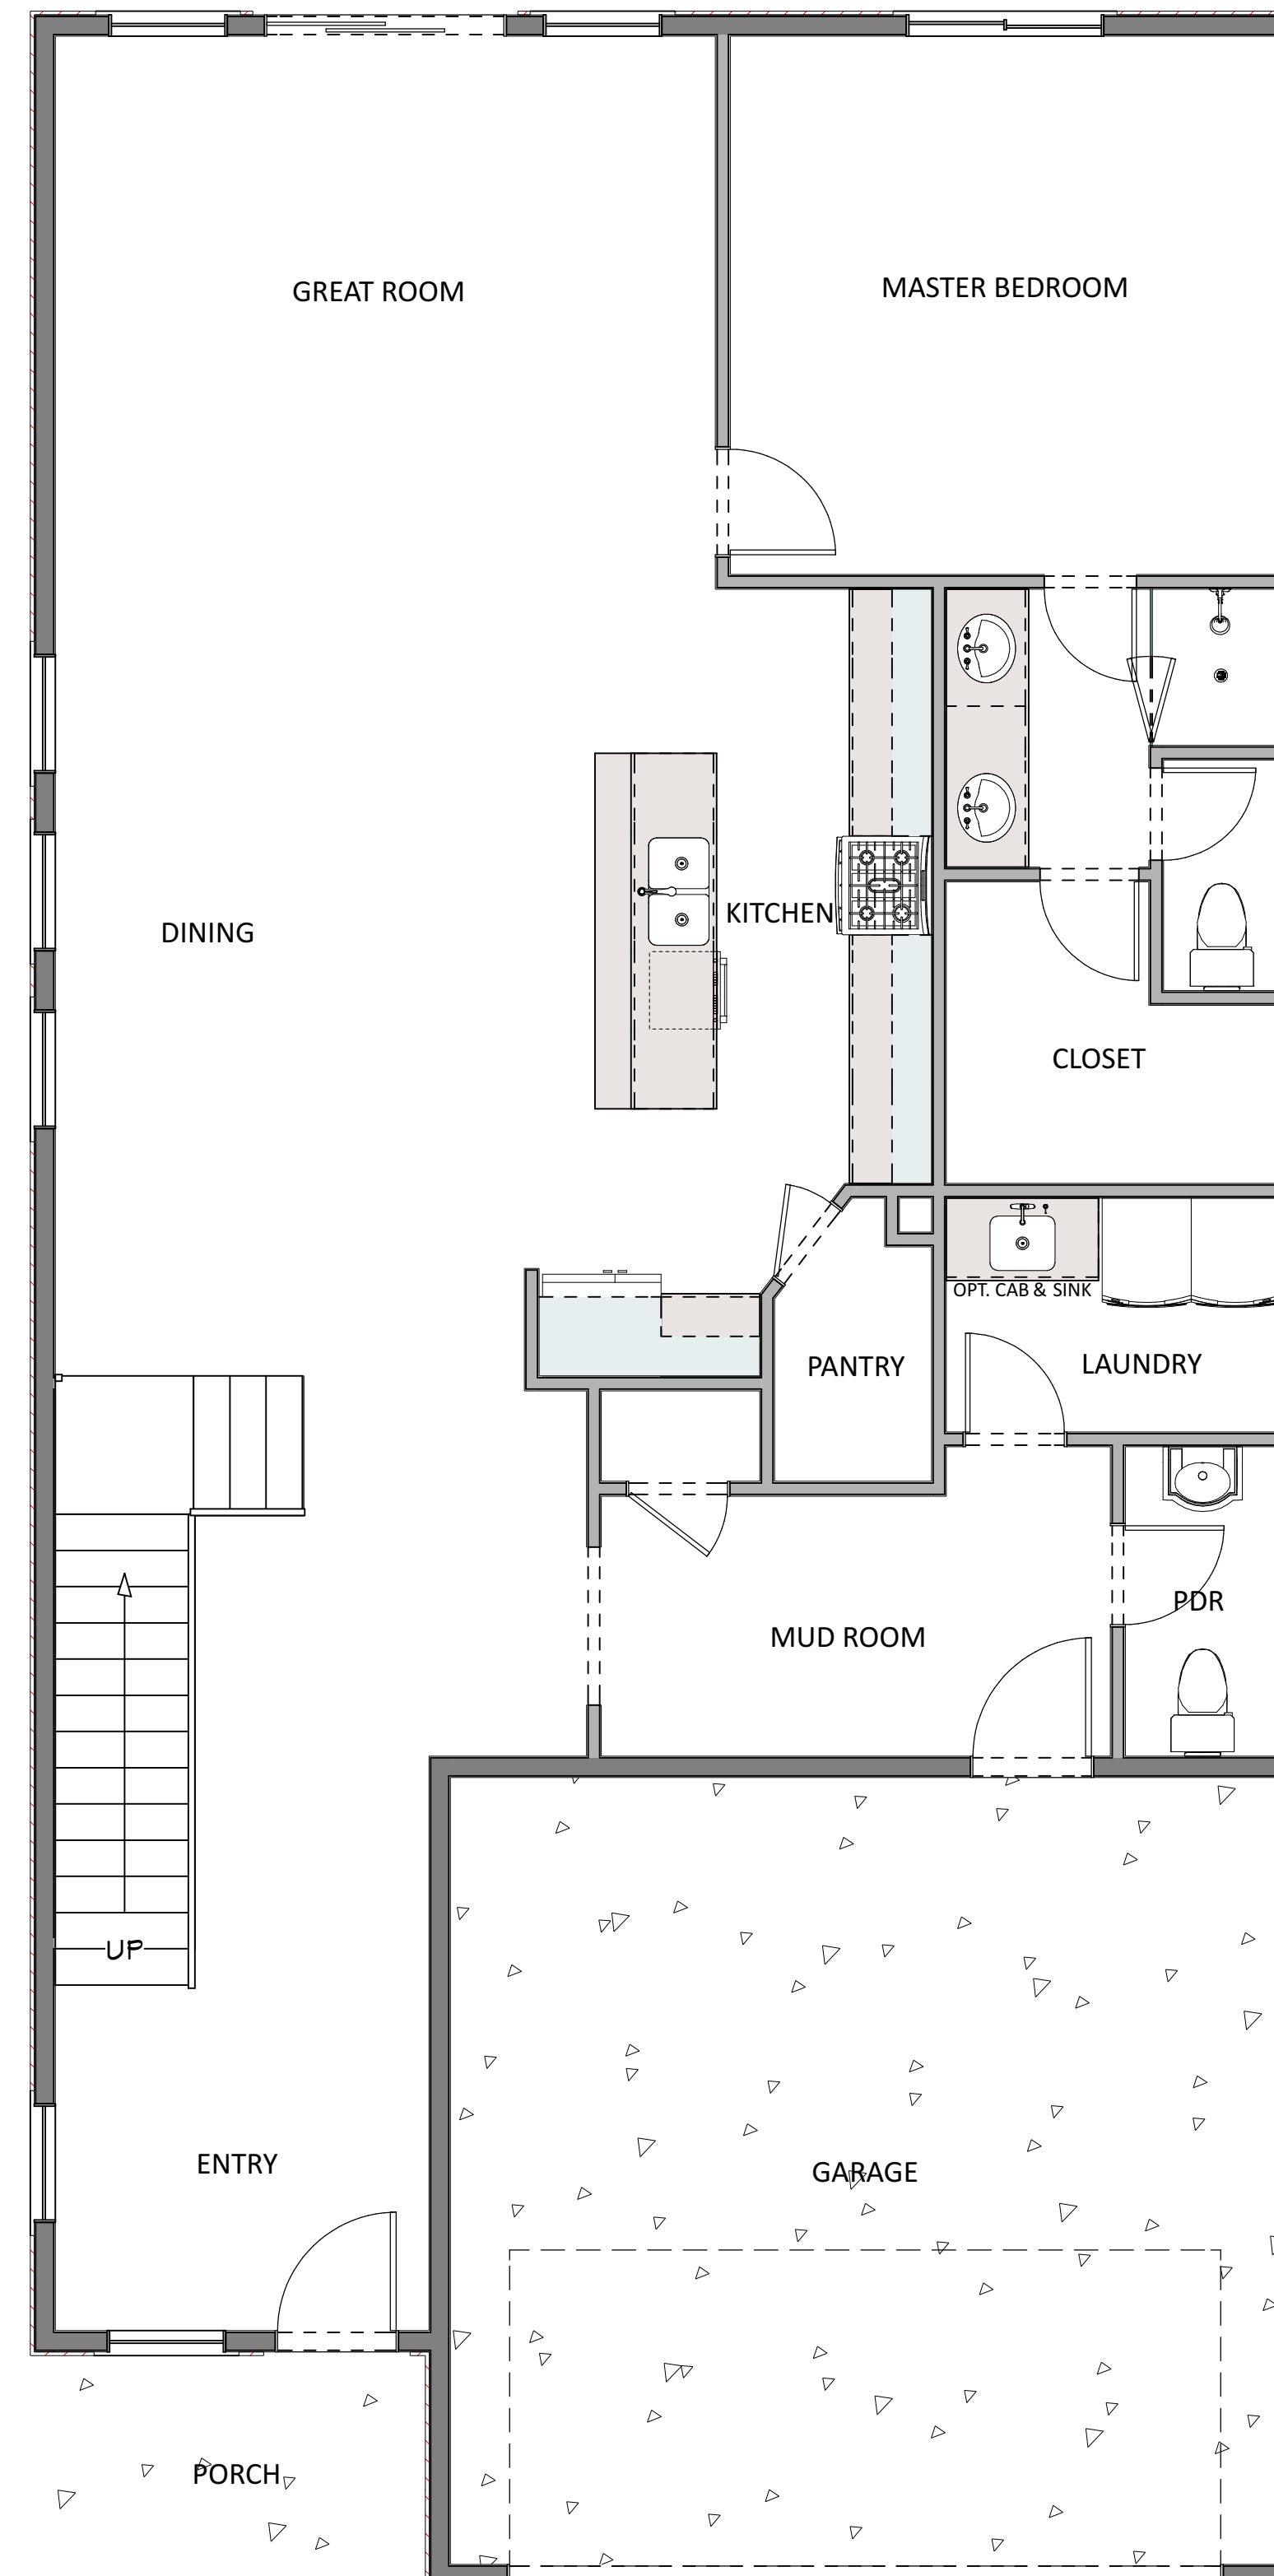

# HICKORY

4,591 Total SF | 5 Bed + Loft | 3.5 Bathrooms | 2 Car Garage

OPT. FINISHED BASEMENT

MAIN FLOOR

UPPER FLOOR

\*Floorplans and renderings are conceptual drawings and may vary from actual plans and homes as built. Options and features may not be available on all homes and are subject to change without notice. Dimensions are approximate. Actual homes may vary from photos and/or drawings which may show upgrades and may not represent the lowest-priced homes in the community.