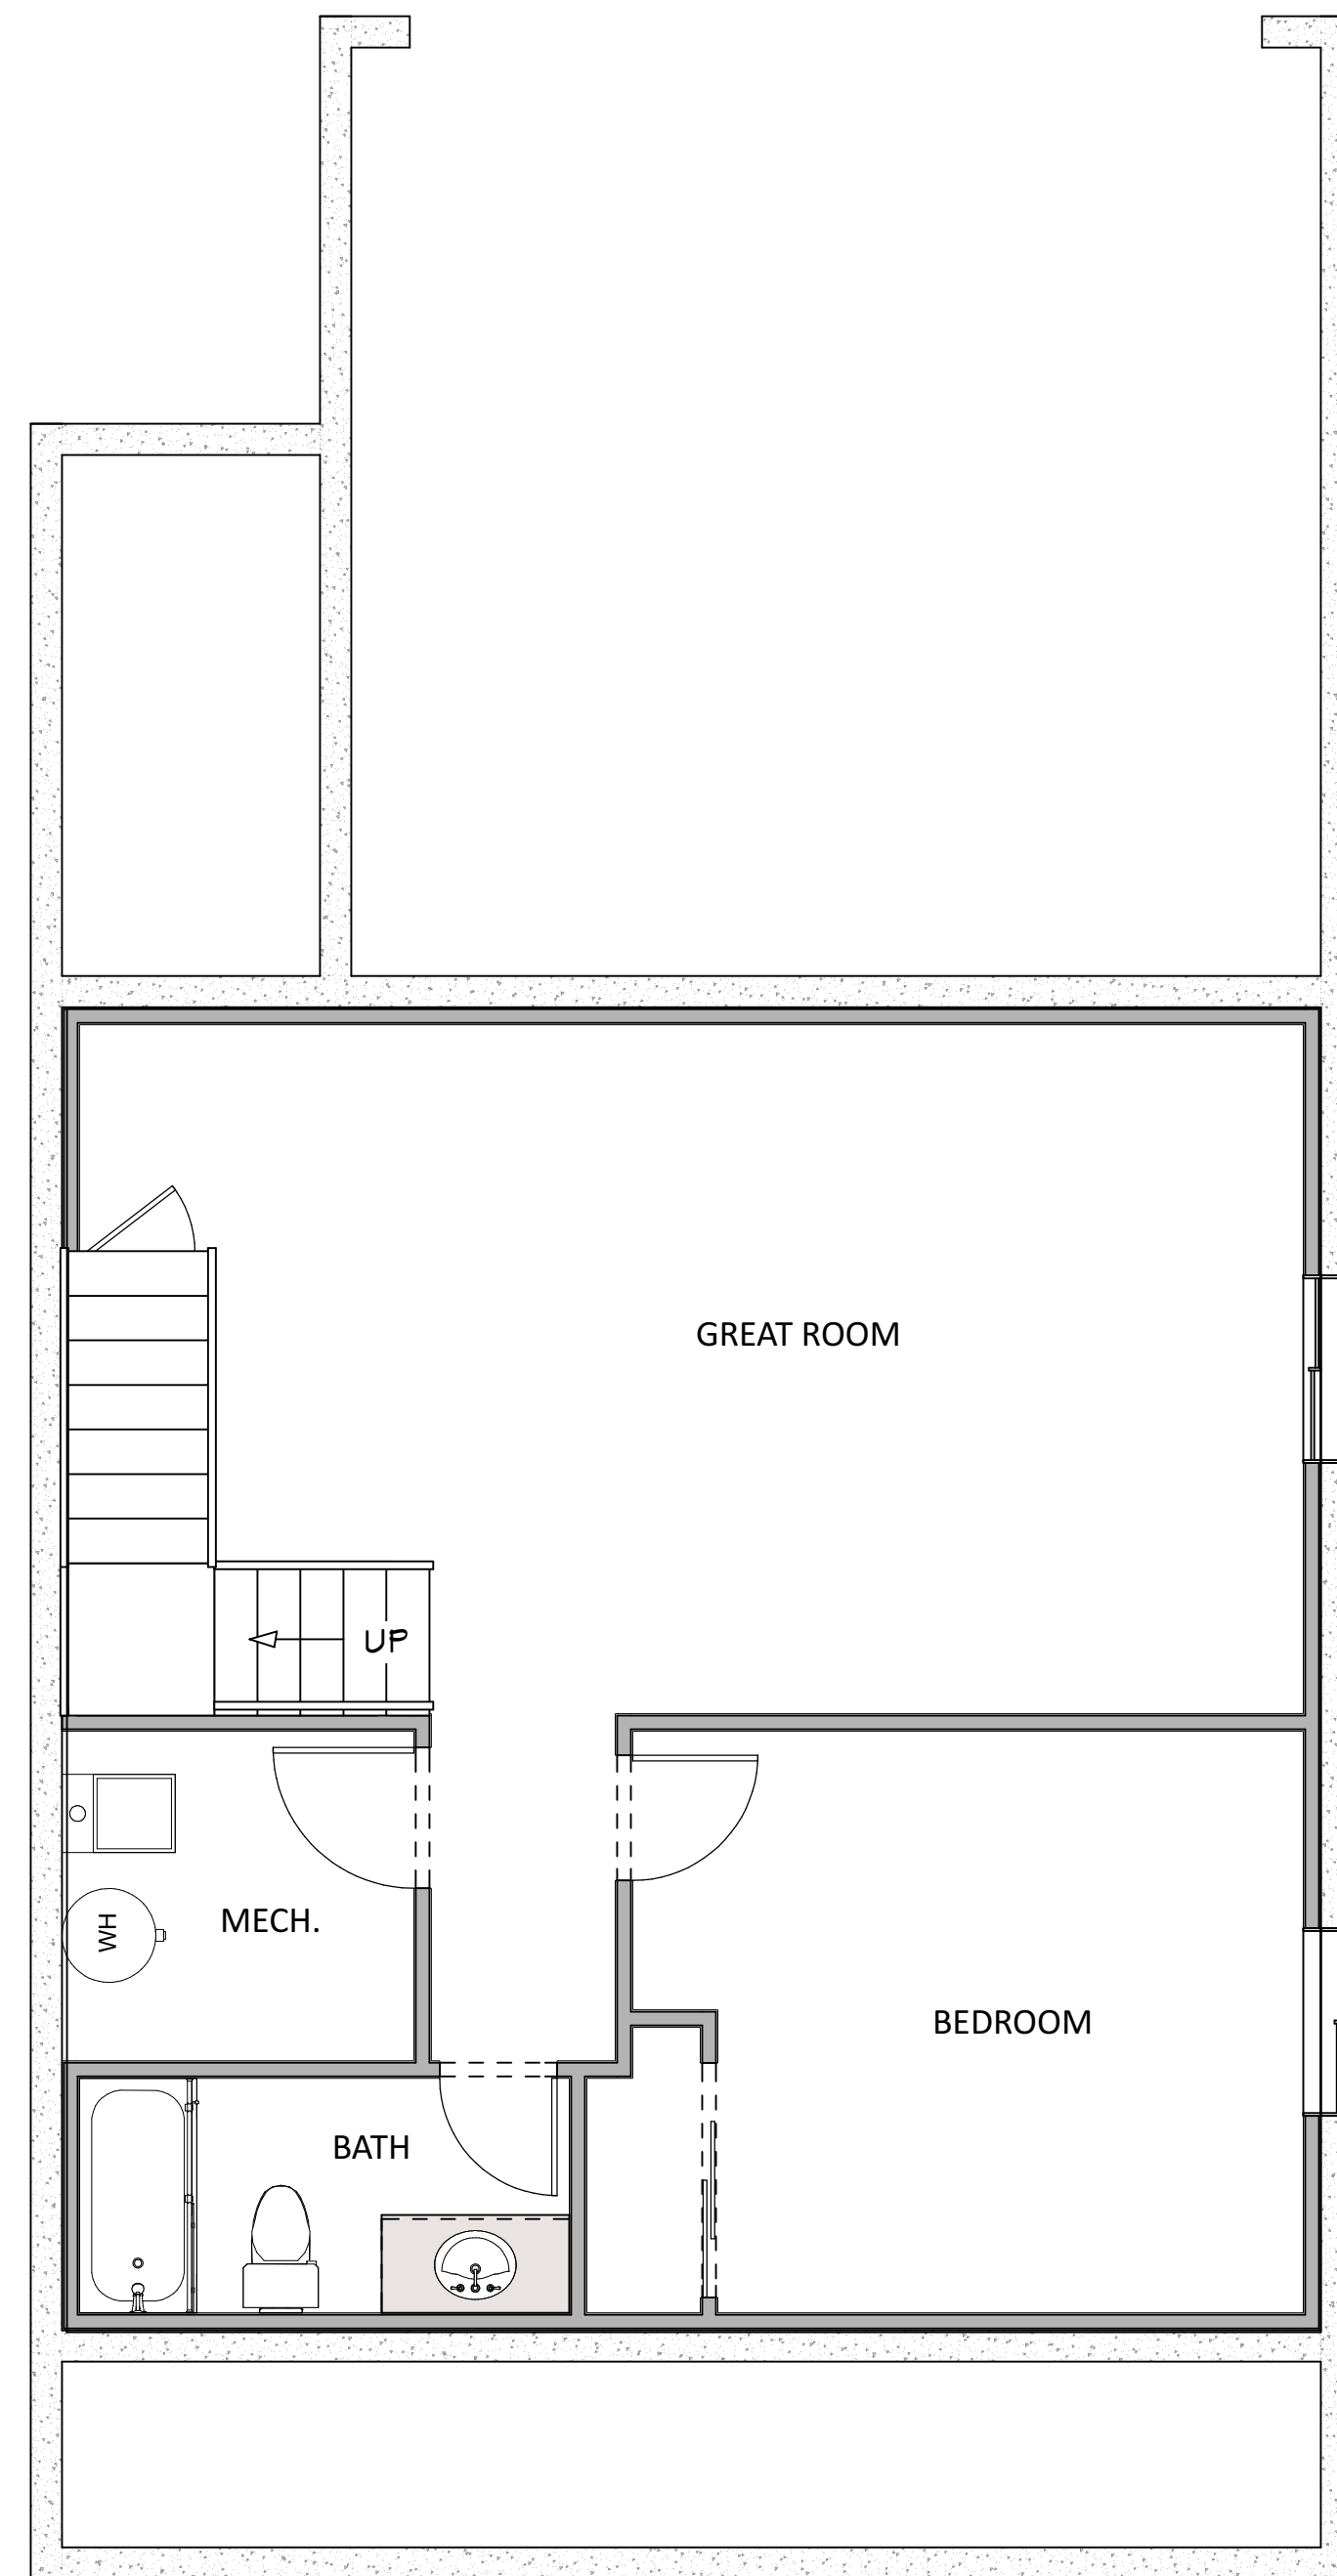

HILLWOOD HOMES
AT SILVER CREEK

CEDAR

2,851 Total SF | 3 - 5 Bed + LOFT | 2.5 Bathrooms | 2 Car Garage

OPT. FINISHED BASEMENT

MAIN FLOOR

UPPER FLOOR

*Floorplans and renderings are conceptual drawings and may vary from actual plans and homes as built. Options and features may not be available on all homes and are subject to change without notice. Dimensions are approximate. Actual homes may vary from photos and/or drawings which may show upgrades and may not represent the lowest-priced homes in the community.