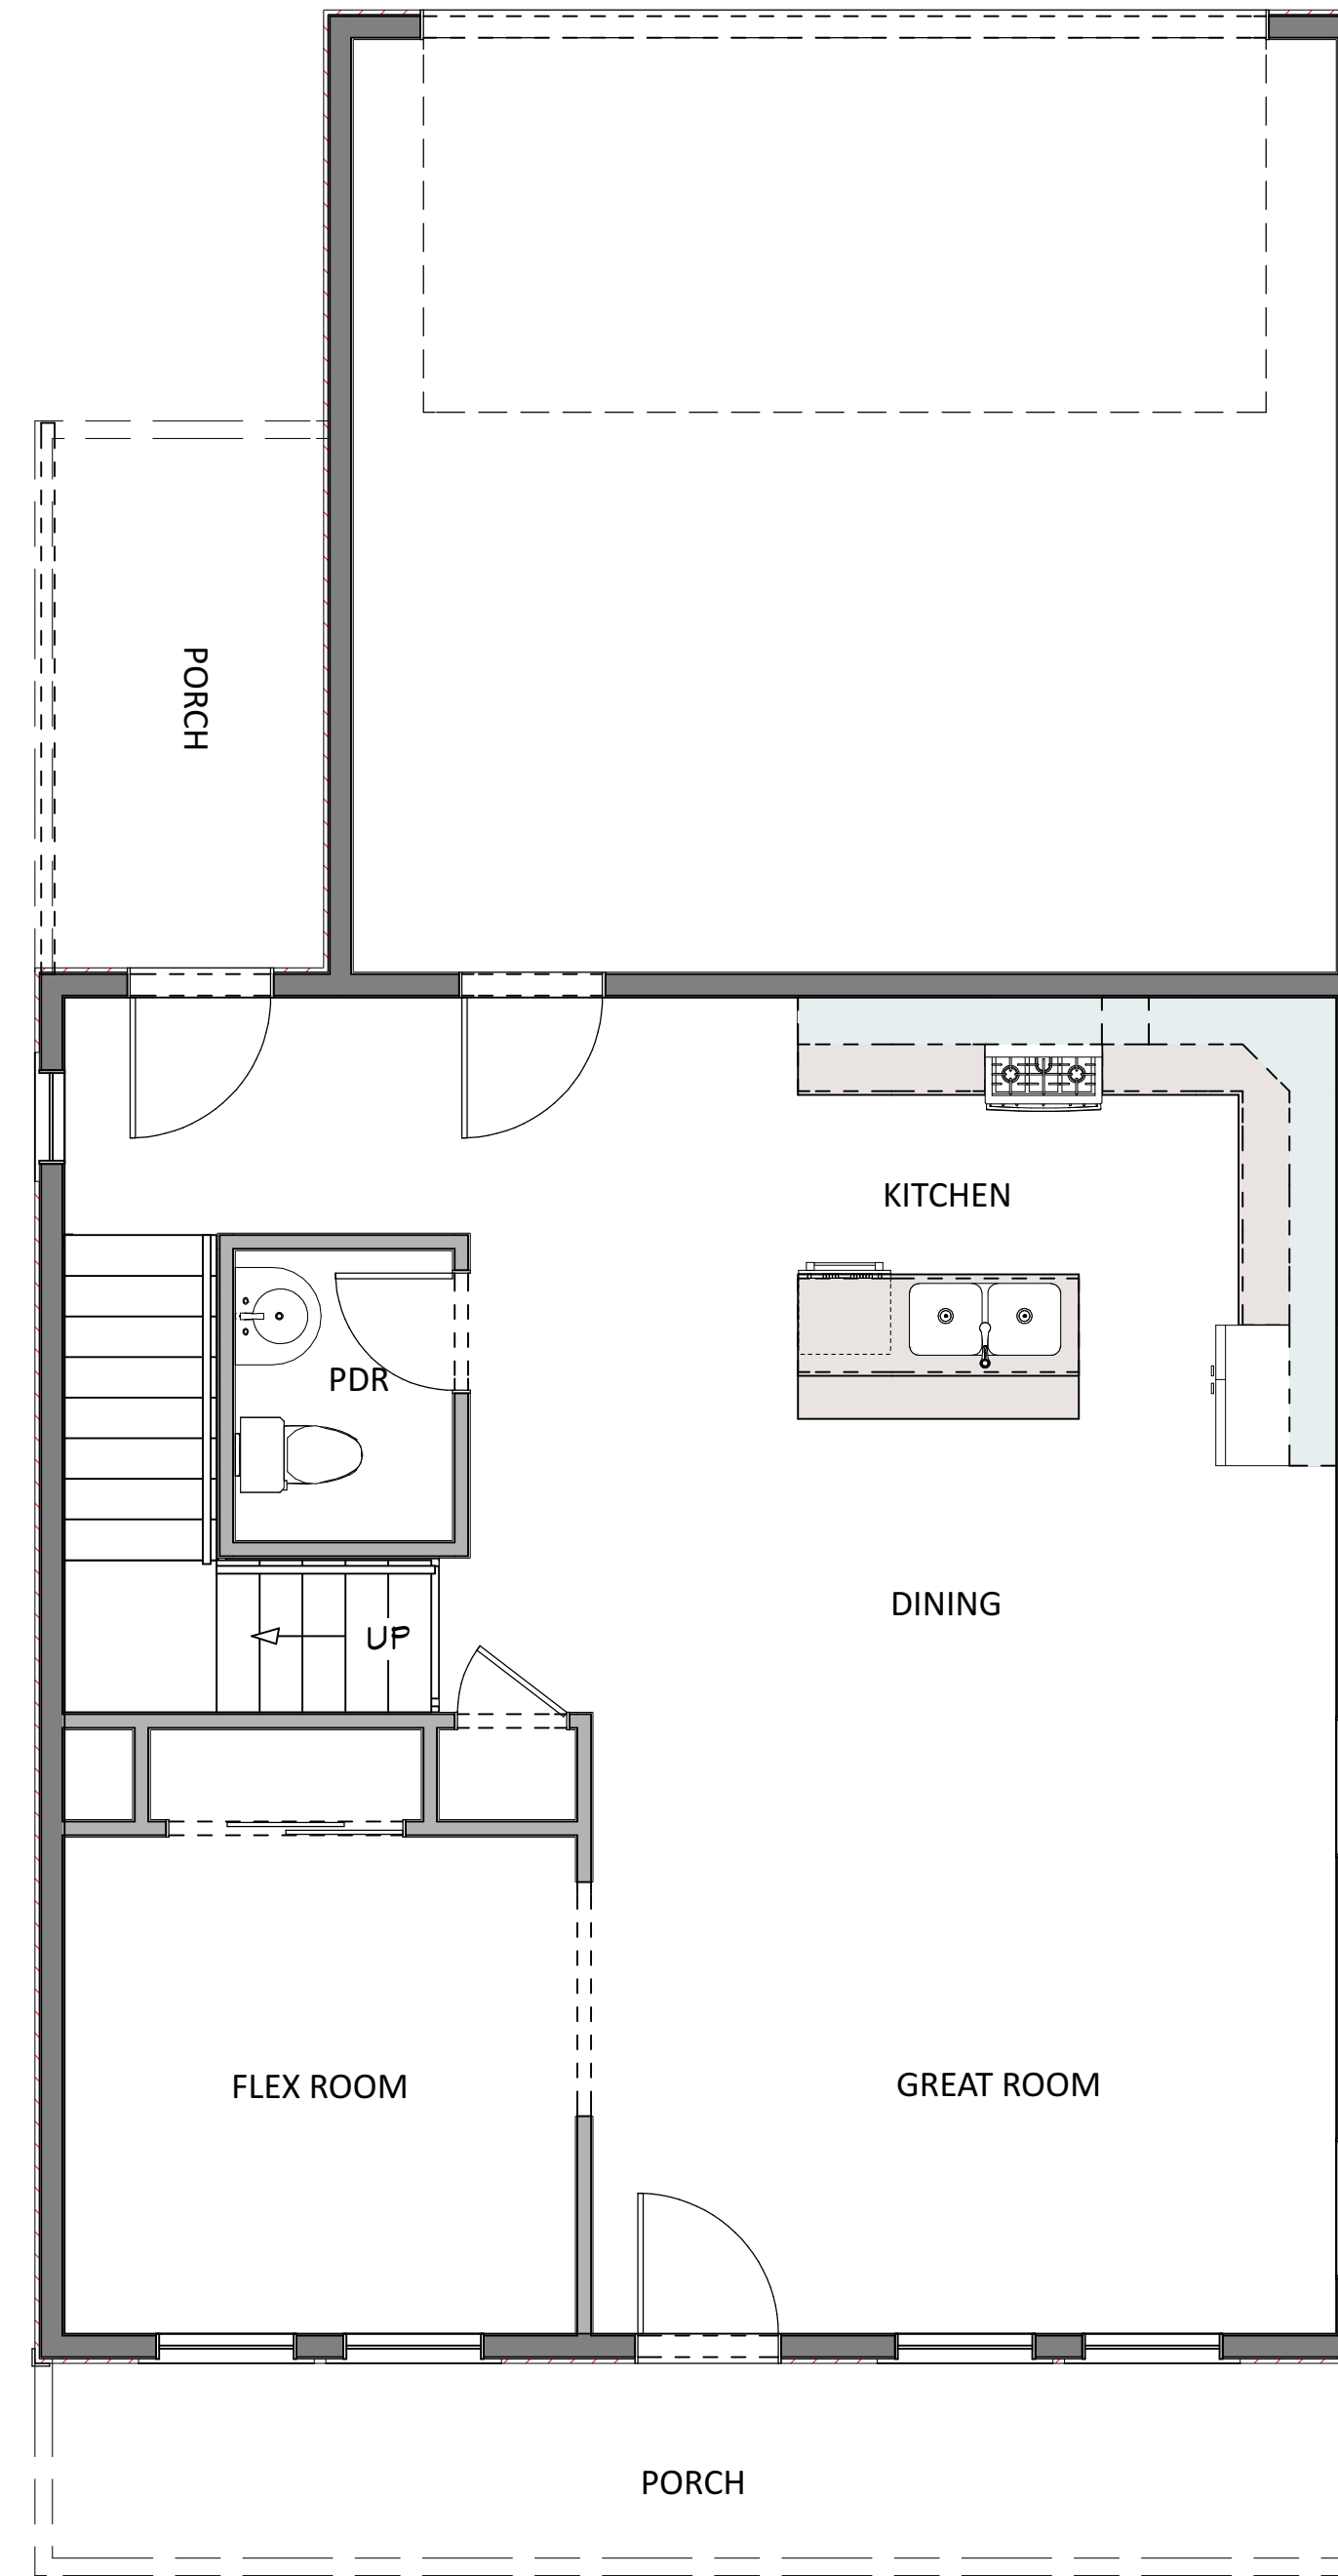

HILLWOOD HOMES
AT SILVER CREEK

CEDAR

2,851 Total SF | 3 - 5 Bed + LOFT | 2.5 Bathrooms | 2 Car Garage

OPT. FINISHED BASEMENT

MAIN FLOOR

UPPER FLOOR

*Floorplans and renderings are conceptual drawings and may vary from actual plans and homes as built. Options and features may not be available on all homes and are subject to change without notice. Dimensions are approximate. Actual homes may vary from photos and/or drawings which may show upgrades and may not represent the lowest-priced homes in the community.