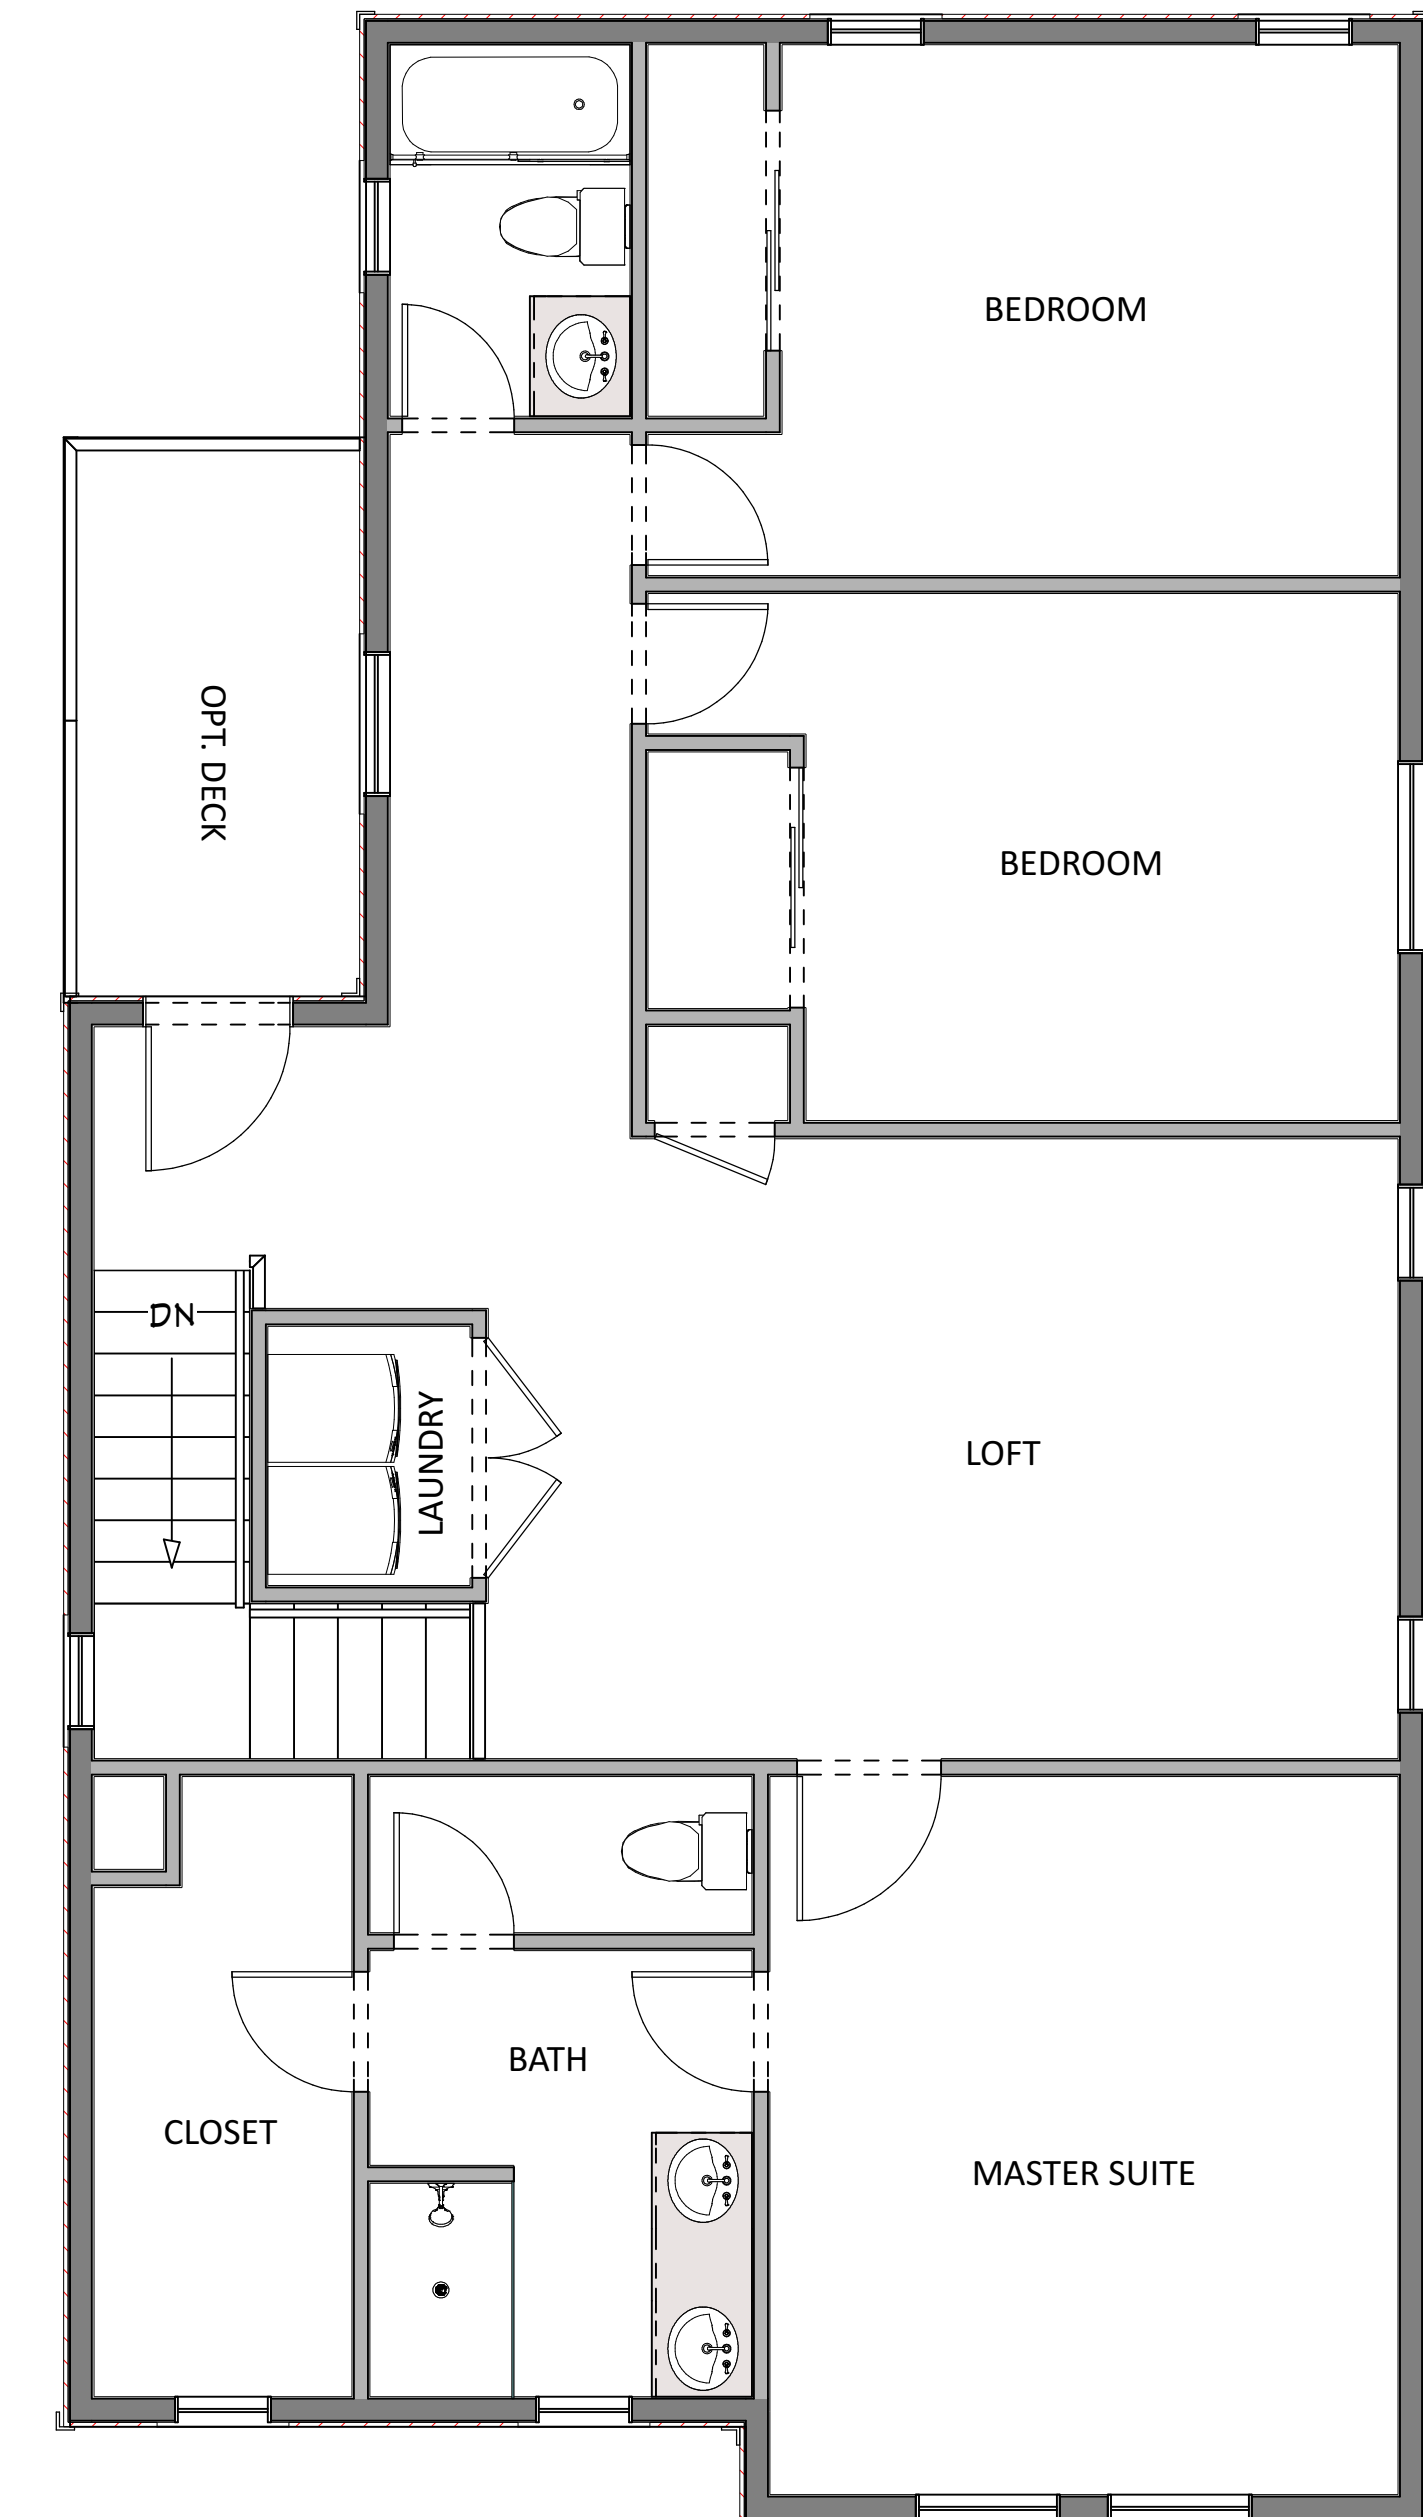

HILLWOOD HOMES
AT SILVER CREEK

CEDAR

2,851 Total SF | 3 - 5 Bed + LOFT | 2.5 Bathrooms | 2 Car Garage

OPT. FINISHED BASEMENT

MAIN FLOOR

UPPER FLOOR

*Floorplans and renderings are conceptual drawings and may vary from actual plans and homes as built. Options and features may not be available on all homes and are subject to change without notice. Dimensions are approximate. Actual homes may vary from photos and/or drawings which may show upgrades and may not represent the lowest-priced homes in the community.