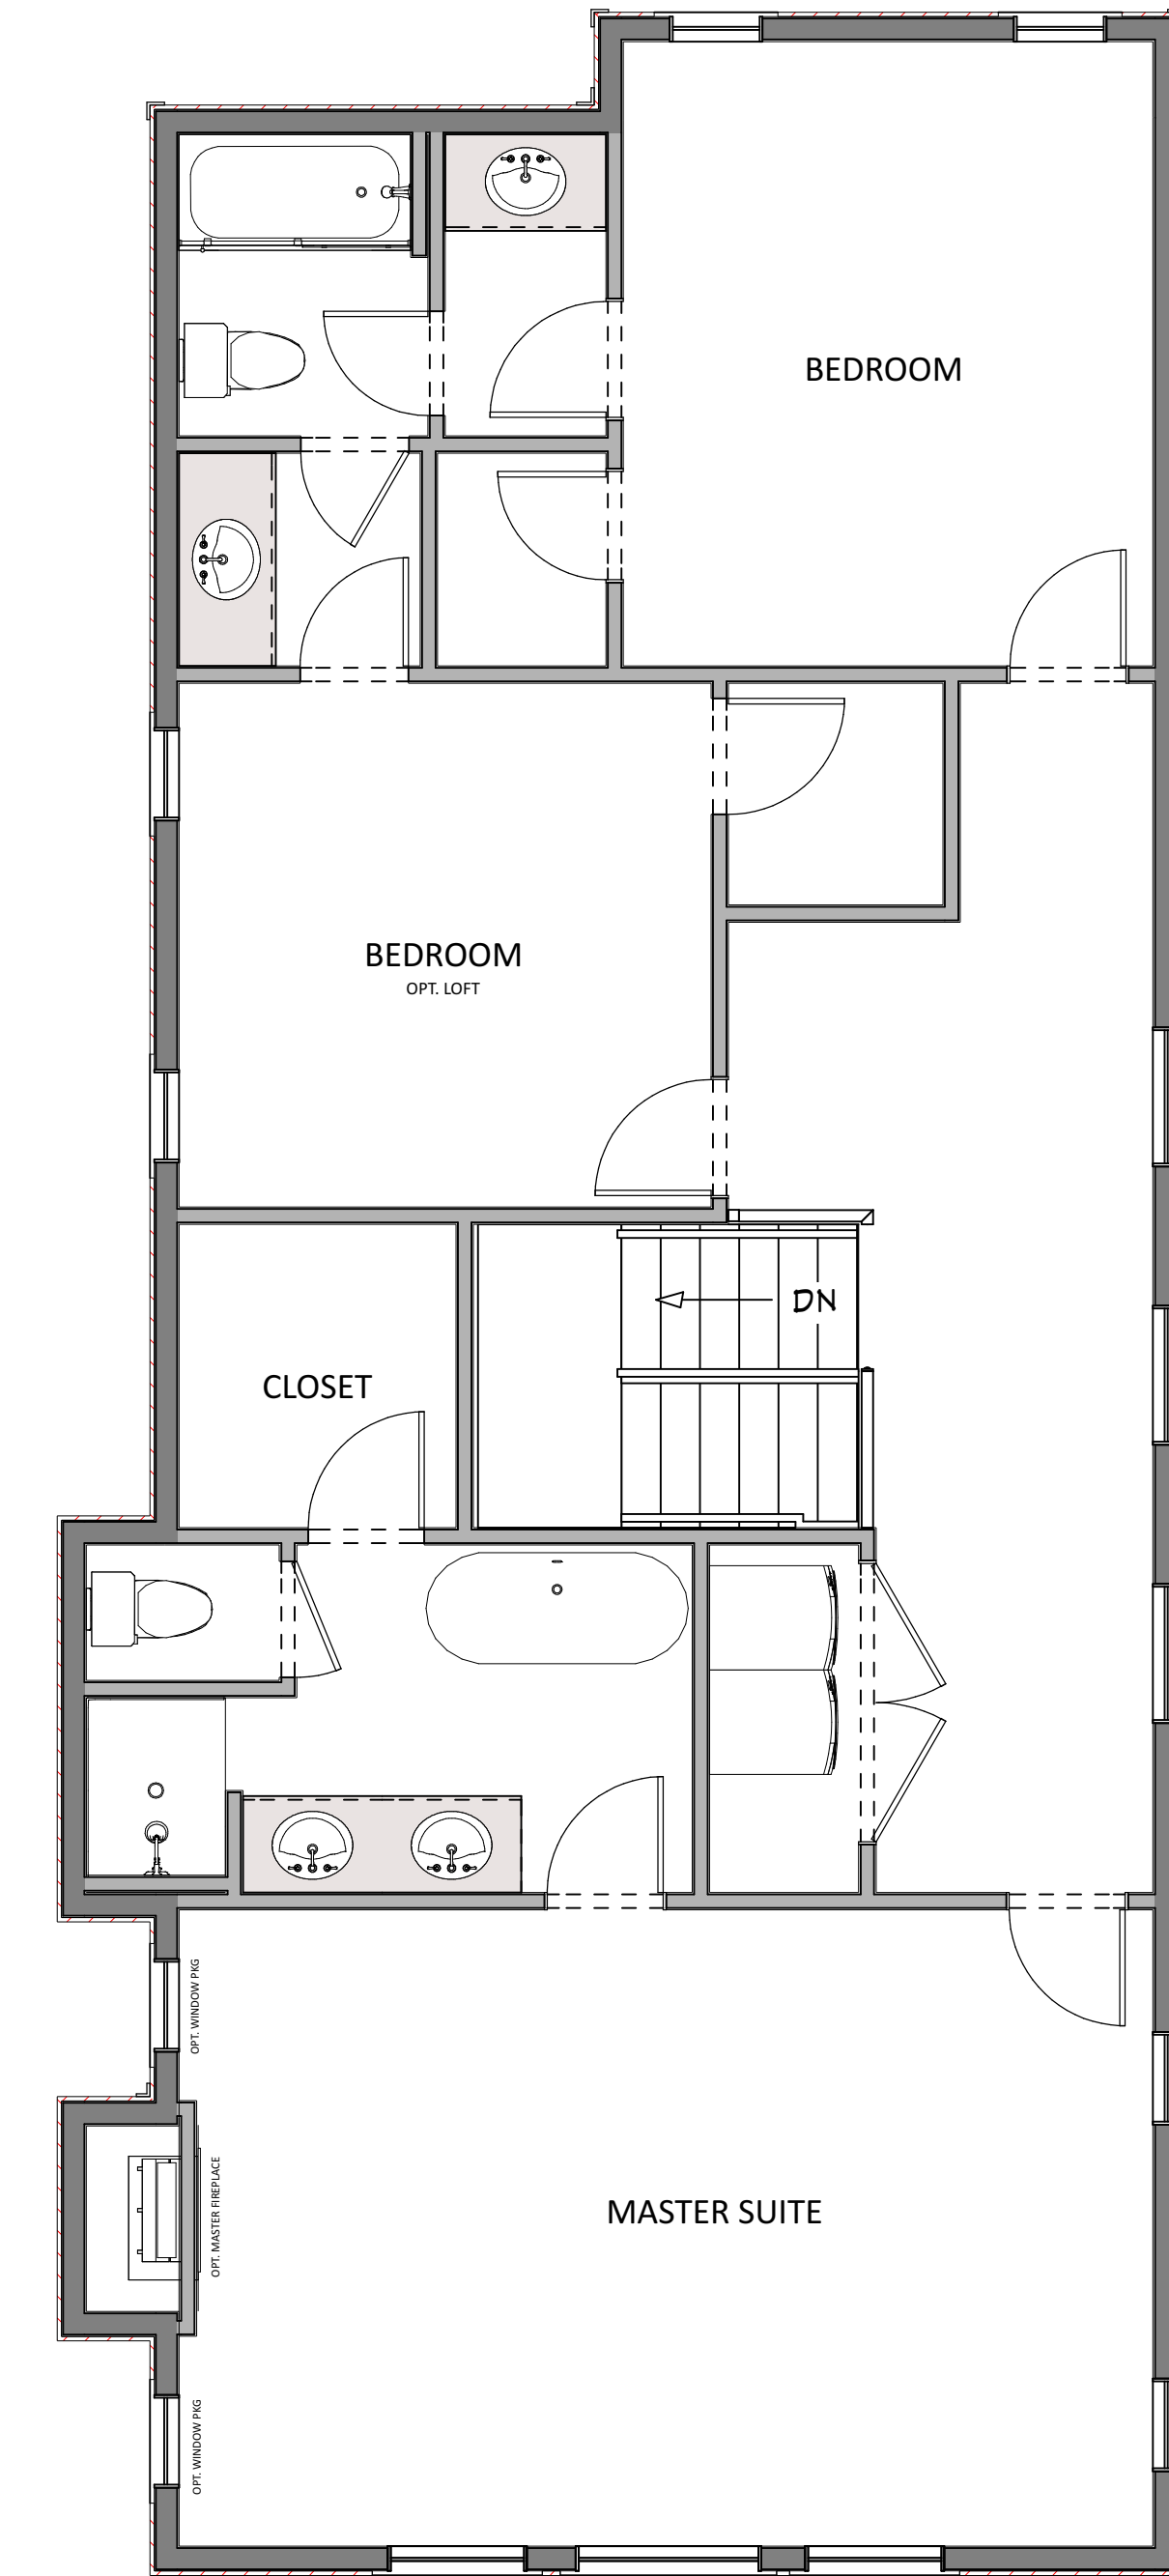

HILLWOOD HOMES

AT SILVER CREEK

ASPEN

2,944 Total SF | 3 - 4 Bed | 3.5 Bathrooms | 2 Car Garage

OPT. FINISHED BASEMENT

MAIN FLOOR

UPPER FLOOR

*Floorplans and renderings are conceptual drawings and may vary from actual plans and homes as built. Options and features may not be available on all homes and are subject to change without notice. Dimensions are approximate. Actual homes may vary from photos and/or drawings which may show upgrades and may not represent the lowest-priced homes in the community.