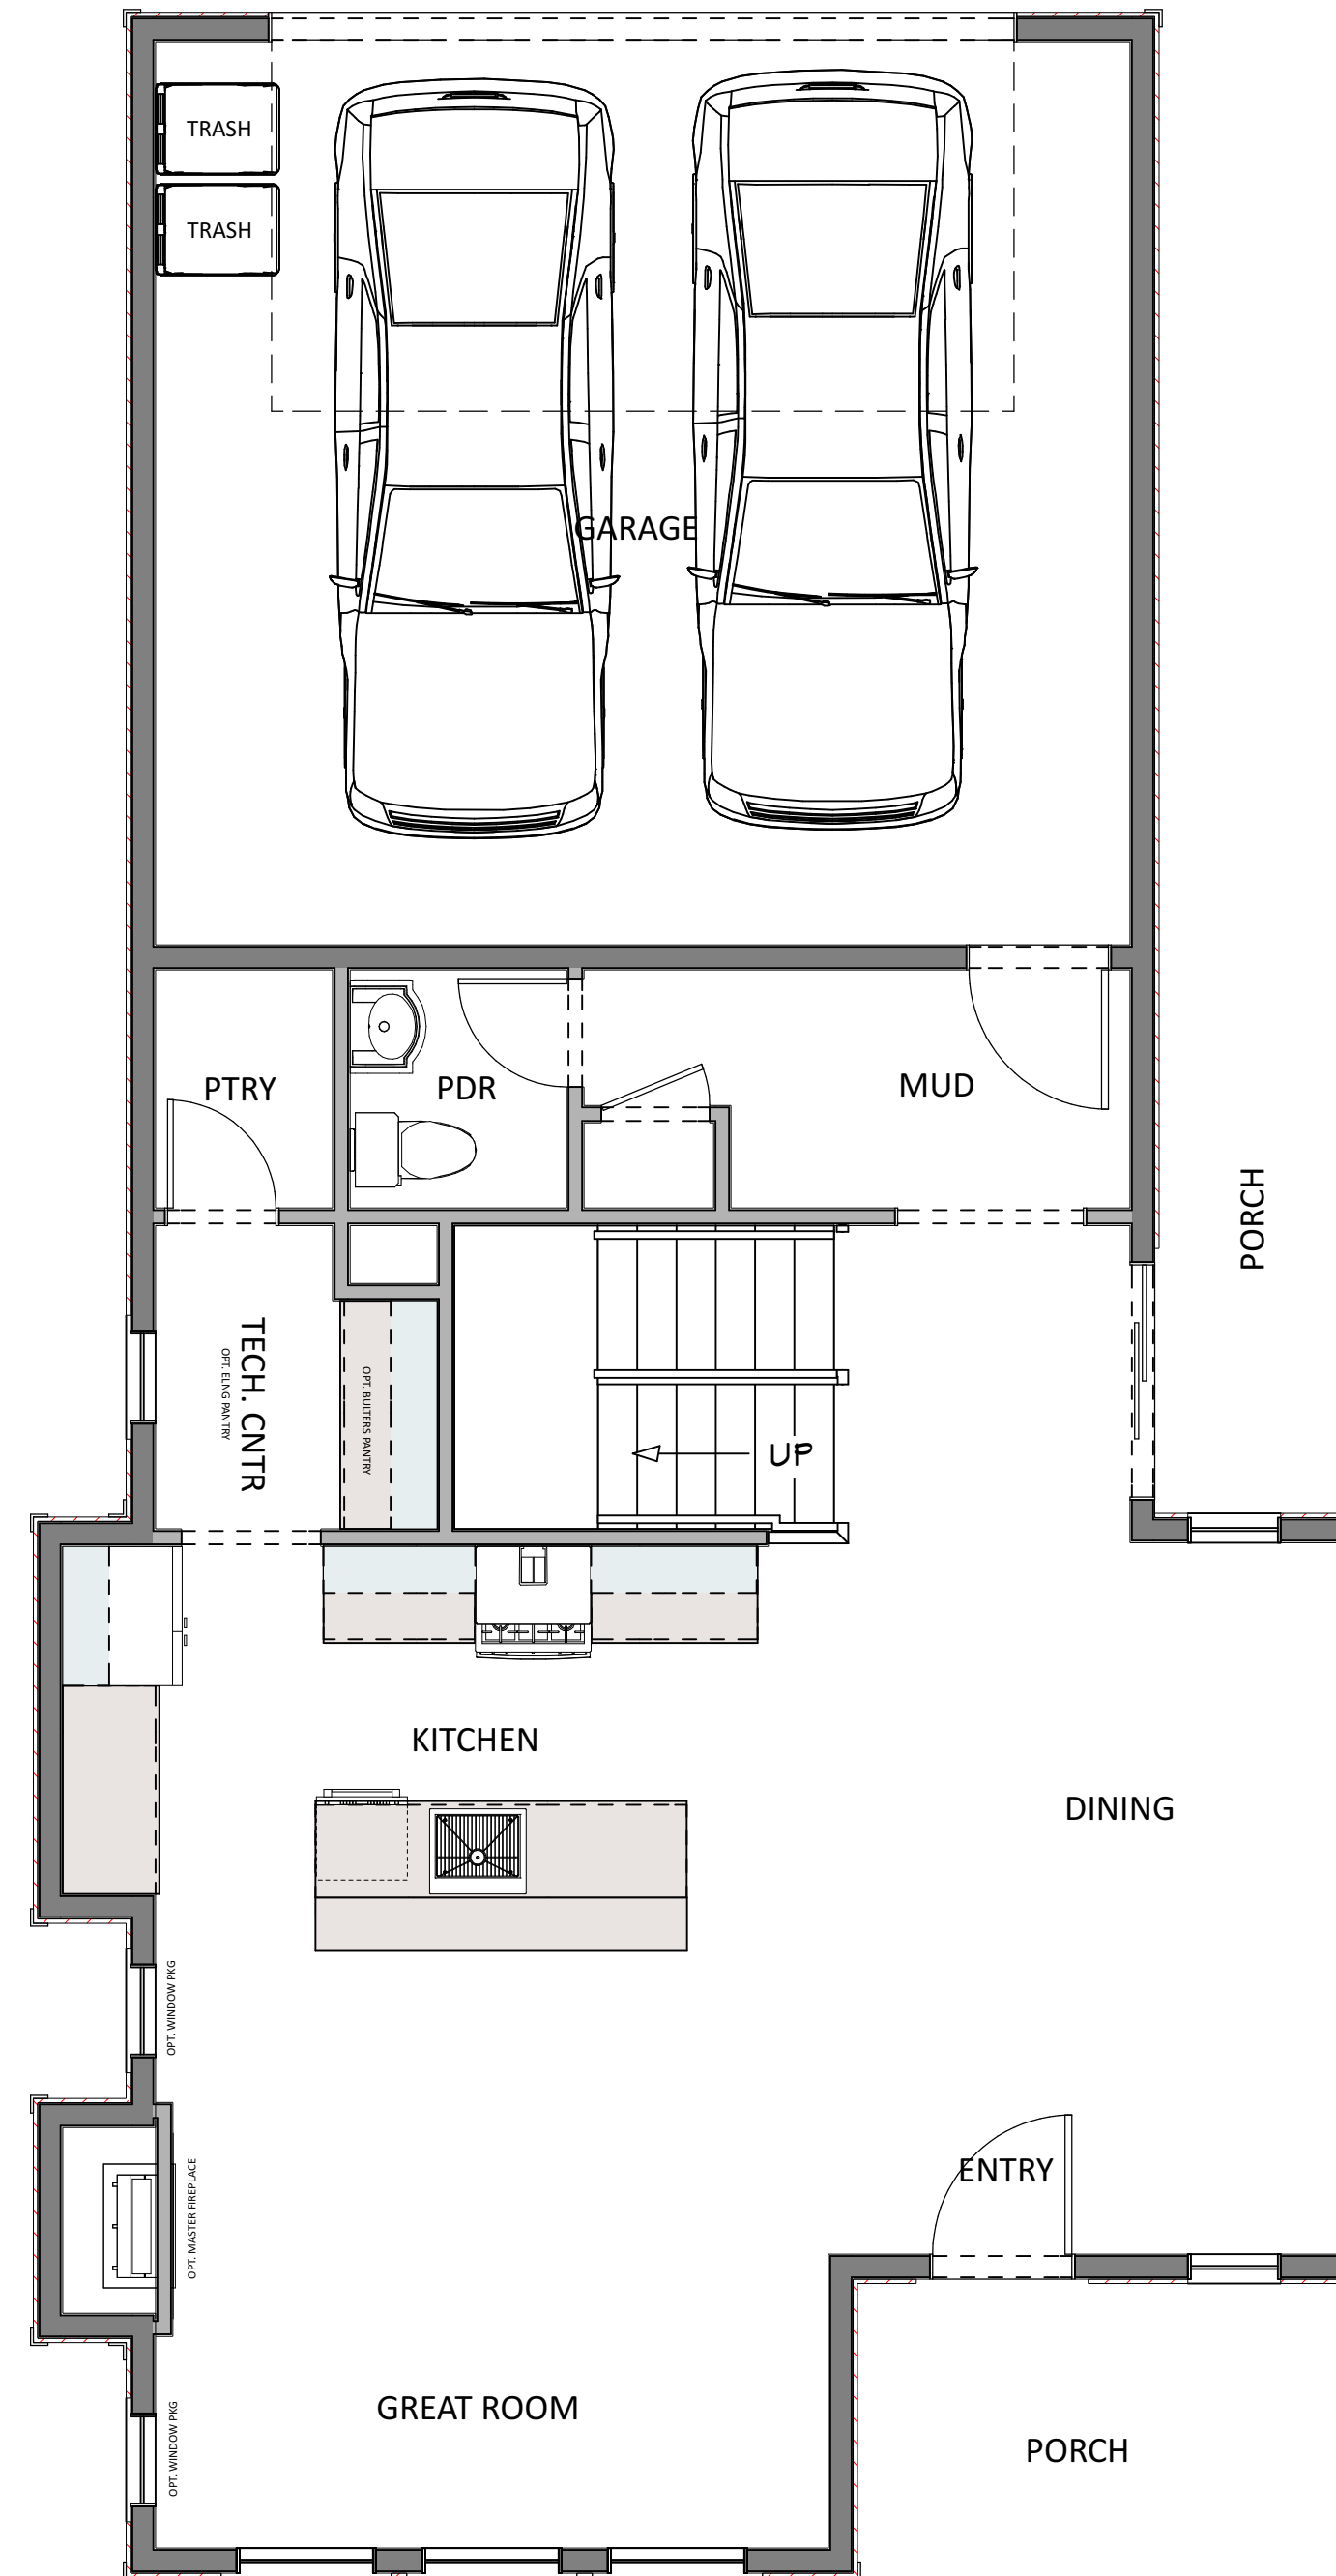

HILLWOOD HOMES

AT SILVER CREEK

ASPEN

2,944 Total SF | 3 - 4 Bed | 3.5 Bathrooms | 2 Car Garage

OPT. FINISHED BASEMENT

MAIN FLOOR

UPPER FLOOR

*Floorplans and renderings are conceptual drawings and may vary from actual plans and homes as built. Options and features may not be available on all homes and are subject to change without notice. Dimensions are approximate. Actual homes may vary from photos and/or drawings which may show upgrades and may not represent the lowest-priced homes in the community.