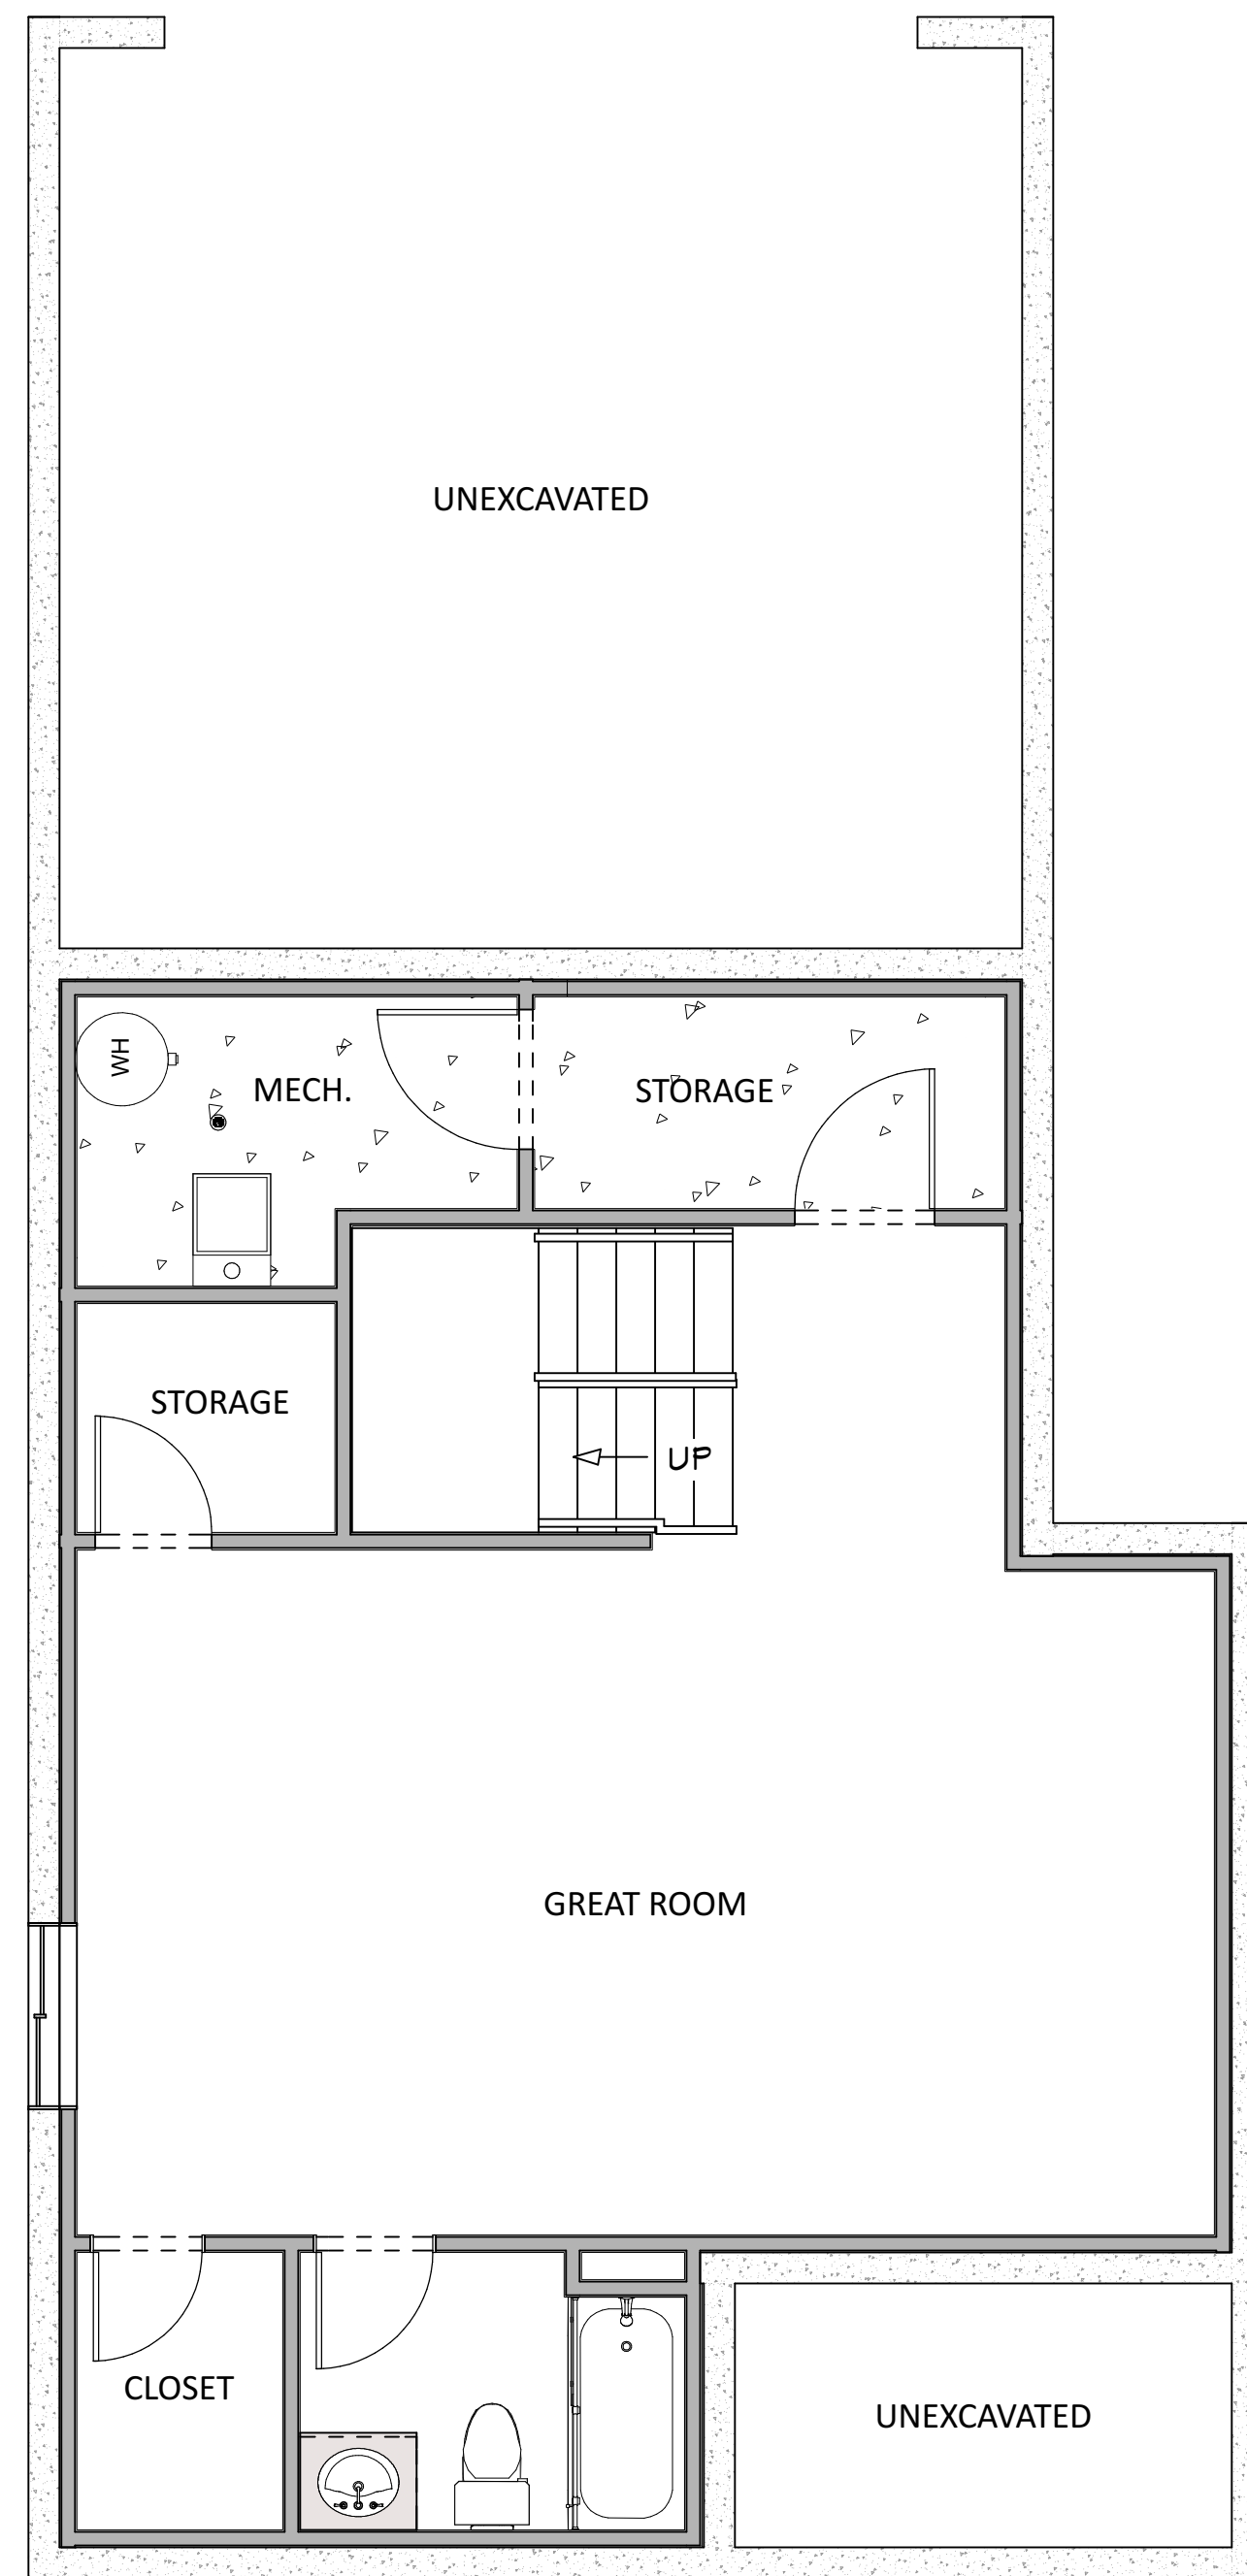

HILLWOOD HOMES

AT SILVER CREEK

ASPEN

2,944 Total SF | 3 - 4 Bed | 3.5 Bathrooms | 2 Car Garage

OPT. FINISHED BASEMENT

MAIN FLOOR

UPPER FLOOR

*Floorplans and renderings are conceptual drawings and may vary from actual plans and homes as built. Options and features may not be available on all homes and are subject to change without notice. Dimensions are approximate. Actual homes may vary from photos and/or drawings which may show upgrades and may not represent the lowest-priced homes in the community.