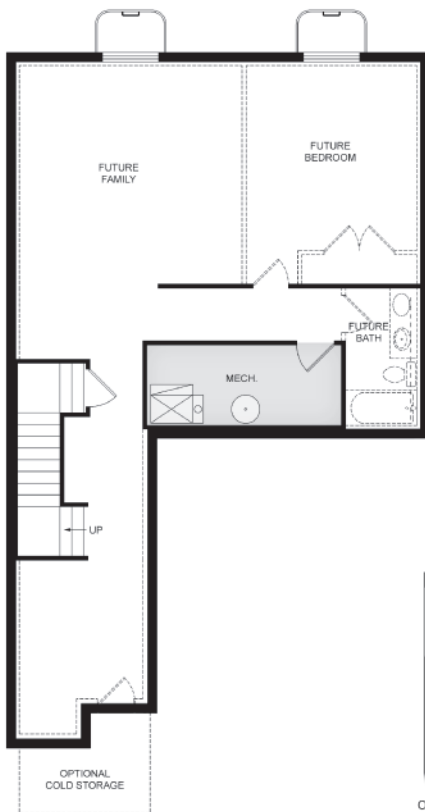

Farmhouse

Craftsman

Total Sq. Ft. 3,209

Finished Sq. Ft. 2,174

Bedrooms: 3

Bathrooms: 2.5

BASEMENT FLOOR | 1,035 SQ. FT.

MAIN FLOOR | 1,018 SQ. FT.

UPPER FLOOR | 1,156 SQ. FT.

Plan Features

- Study On Main
- Open Entry
- Big Dining Area
- Laundry Upstairs By The Bedrooms
- Large Master
- Huge Walk-in-closet In Master