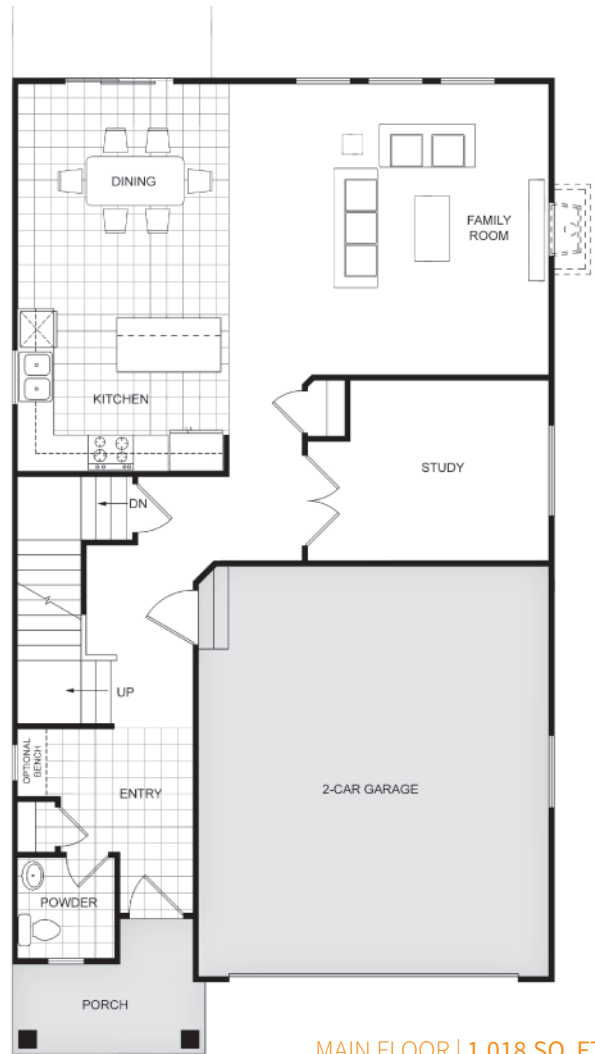

Farmhouse

Craftsman

Total Sq. Ft. 3,209

Finished Sq. Ft. 2,174

Bedrooms: 3

Bathrooms: 2.5

BASEMENT FLOOR | 1,035 SQ. FT.

MAIN FLOOR | 1,018 SQ. FT.

UPPER FLOOR | 1,156 SQ. FT.

Plan Features

- Study On Main
- Open Entry
- Big Dining Area
- Laundry Upstairs By The Bedrooms
- Large Master
- Huge Walk-in-closet In Master