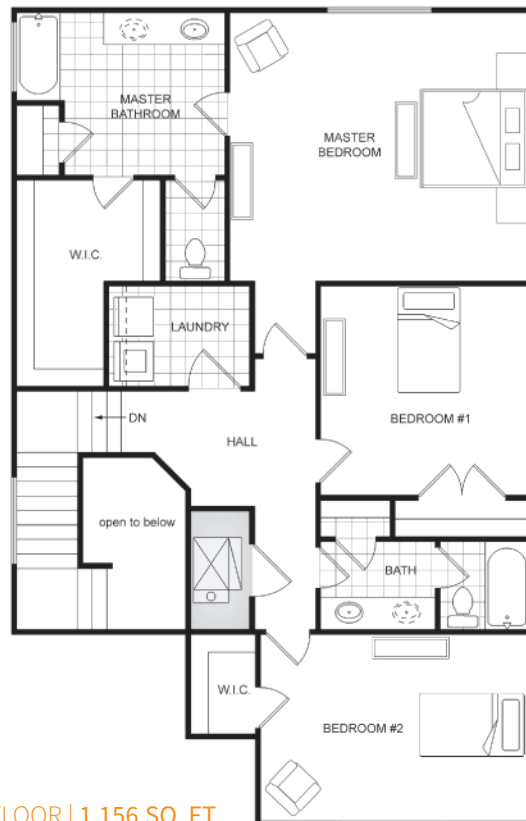

Farmhouse

Craftsman

Total Sq. Ft. 3,209

Finished Sq. Ft. 2,174

Bedrooms: 3

Bathrooms: 2.5

BASEMENT FLOOR | 1,035 SQ. FT.

MAIN FLOOR | 1,018 SQ. FT.

UPPER FLOOR | 1,156 SQ. FT.

Plan Features

- Study On Main
- Open Entry
- Big Dining Area
- Laundry Upstairs By The Bedrooms
- Large Master
- Huge Walk-in-closet In Master