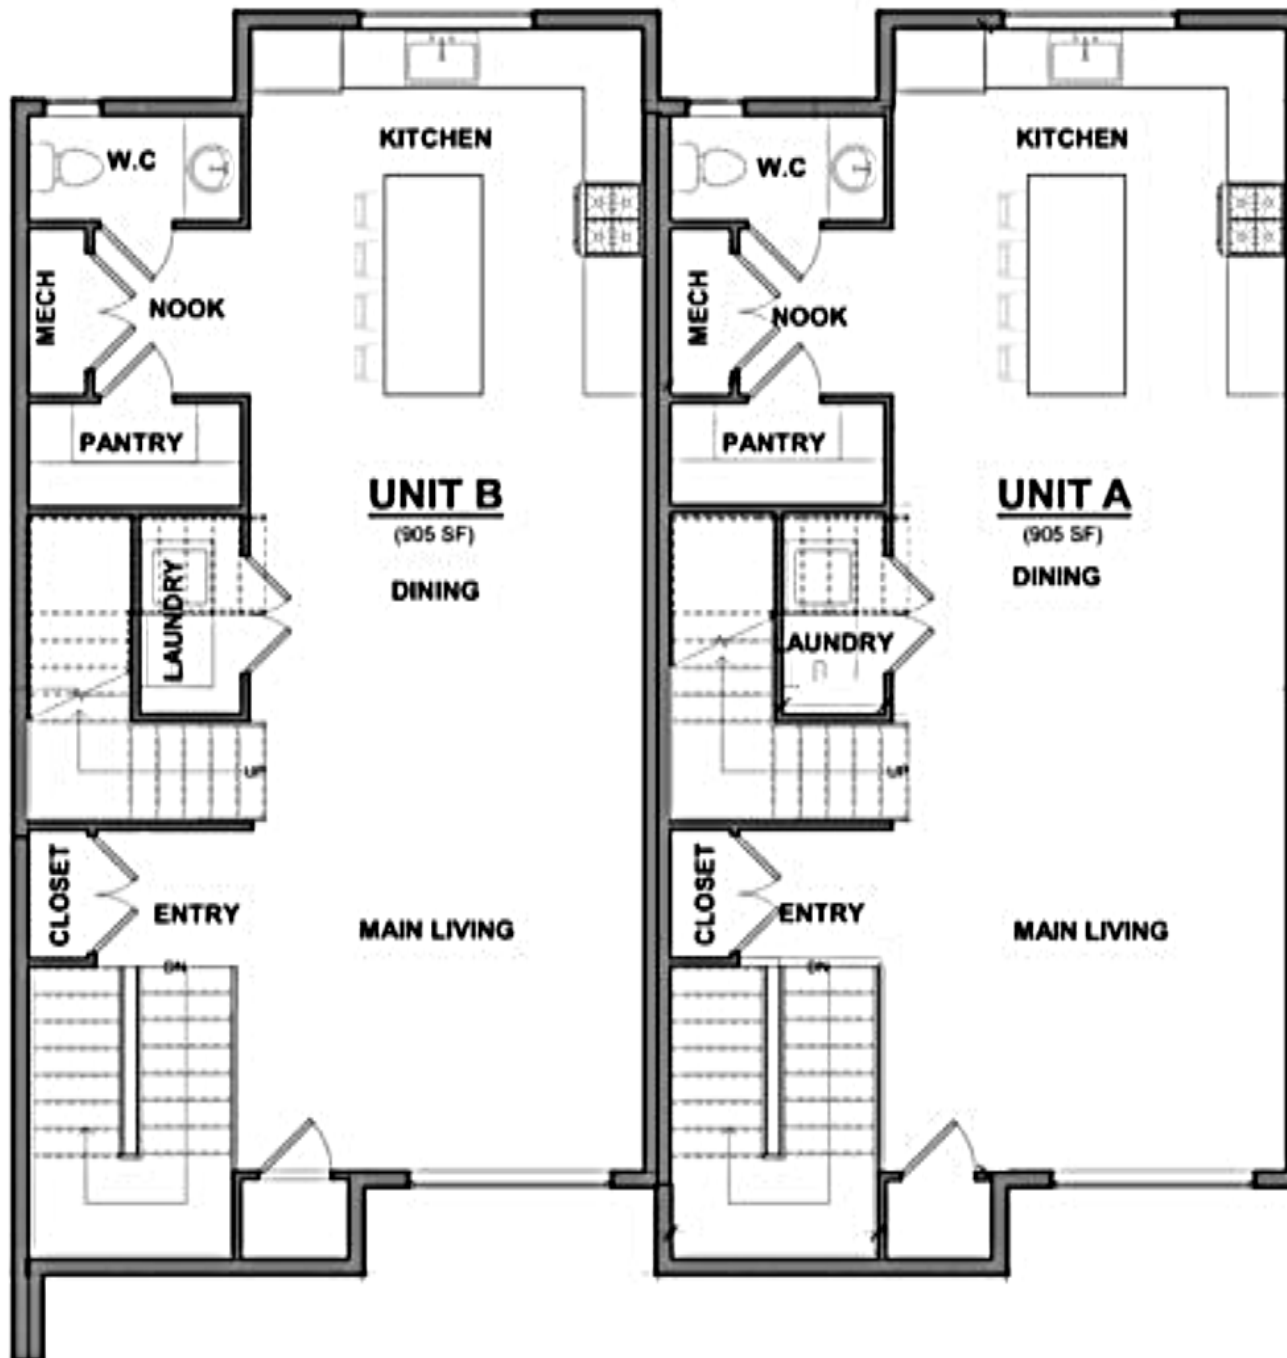

MAIN FLOOR

scale: 1/4" = 1'-0"

MAIN FLOOR

scale: 1/4" = 1'-0"

MAIN FLOOR

scale: 1/4" = 1'-0"