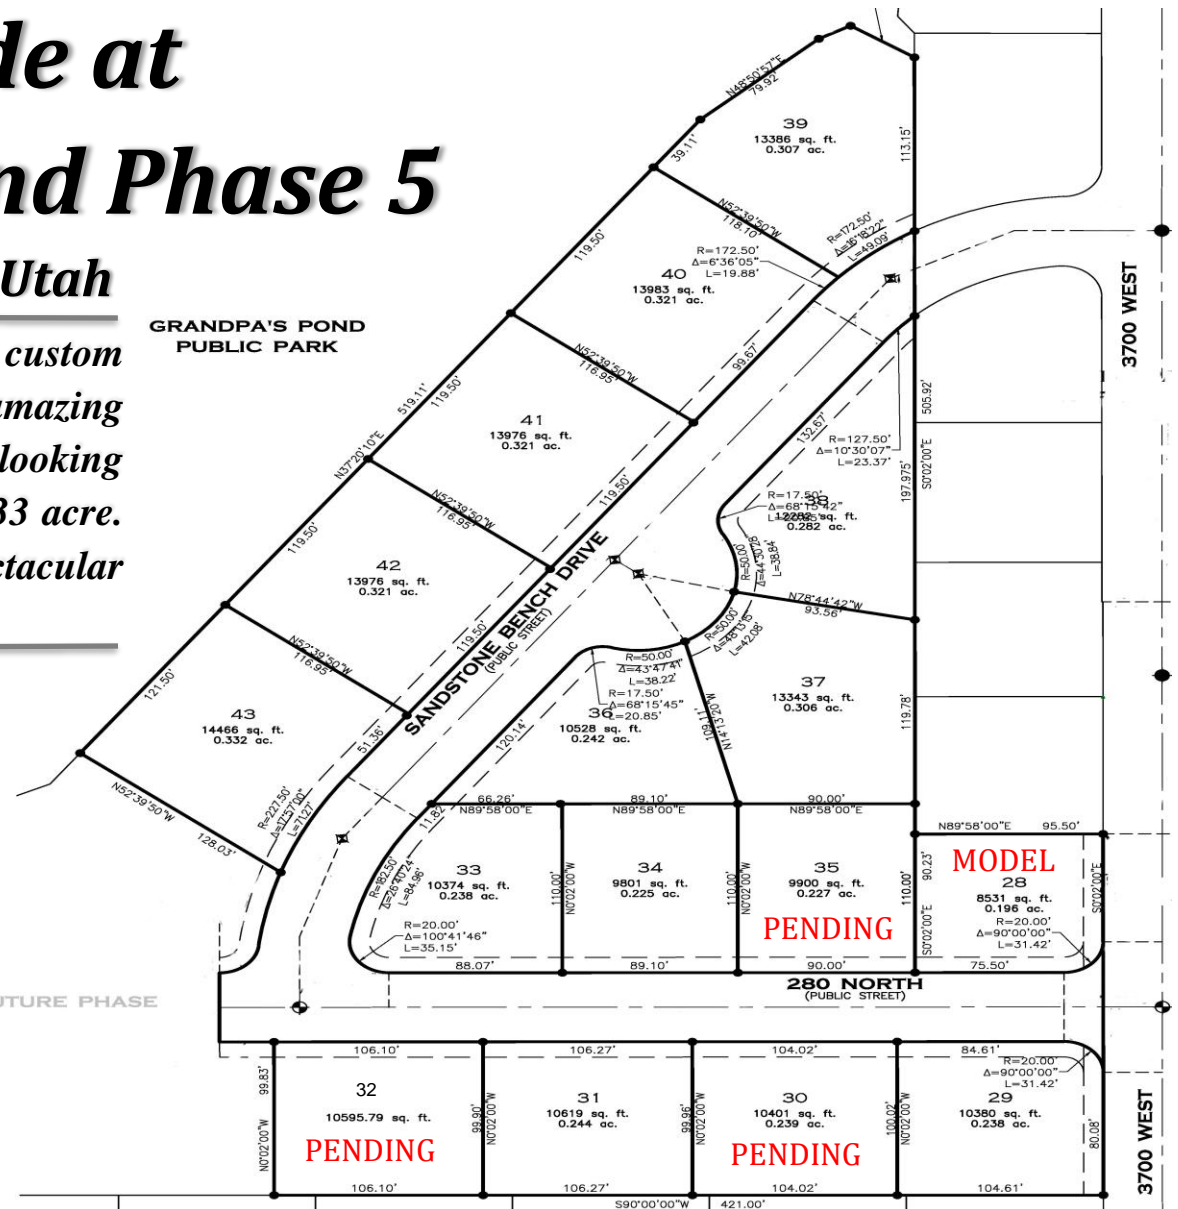

Park Side at Grandpa's Pond Phase 5

Hurricane, Utah

Lots are now available for construction of your custom dream home built by Interstate Homes! This amazing new phase offers premium home sites overlooking Grandpa's Pond, ranging in size from .19 to .33 acre. Come make some of Southern Utah's most spectacular views and finest scenery your backyard!

Updated 2/27/2019

INTERSTATE HOMES

435.635.4547 ~

www.MyInterstateHome.com

Park Side at Grandpa's Pond Phase 2

Hurricane, Utah

Lots are now available for construction of your custom dream home built by Interstate Homes! This amazing new phase offers 8 premium home sites overlooking Grandpa's Pond, ranging in size from .19 to .30 acre. Come make some of Southern Utah's most spectacular views and finest scenery your backyard!

Updated 2/27/19

INTERSTATE HOMES

435.635.4547 ~

www.MyInterstateHome.com

Park Side at Grandpa's Pond Phase 1

Hurricane, Utah

Lots are now available for construction of your custom dream home built by Interstate Homes! This amazing new subdivision offers 19 premium home sites overlooking Grandpa's Pond, ranging in size from .27 to .39 acre. Come make some of Southern Utah's most spectacular views and finest scenery your backyard!