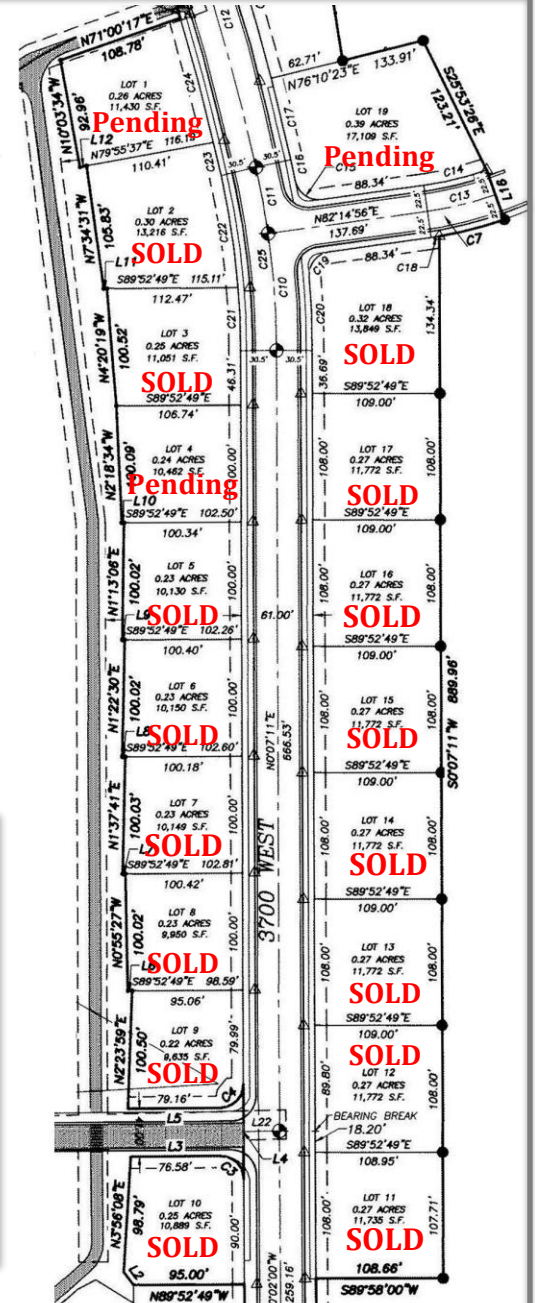

Park Side at Grandpa's Pond Phase 5

Hurricane, Utah

Lots are now available for construction of your custom dream home built by Interstate Homes! This amazing new phase offers premium home sites overlooking Grandpa's Pond, ranging in size from .19 to .33 acre. Come make some of Southern Utah's most spectacular views and finest scenery your backyard!

Updated 2/27/2019

INTERSTATE HOMES

435.635.4547 ~

www.MyInterstateHome.com

Park Side at Grandpa's Pond Phase 2

Hurricane, Utah

Lots are now available for construction of your custom dream home built by Interstate Homes! This amazing new phase offers 8 premium home sites overlooking Grandpa's Pond, ranging in size from .19 to .30 acre. Come make some of Southern Utah's most spectacular views and finest scenery your backyard!

Updated 2/27/19

INTERSTATE HOMES

435.635.4547 ~

www.MyInterstateHome.com

Park Side at Grandpa's Pond Phase 1

Hurricane, Utah

Lots are now available for construction of your custom dream home built by Interstate Homes! This amazing new subdivision offers 19 premium home sites overlooking Grandpa's Pond, ranging in size from .27 to .39 acre. Come make some of Southern Utah's most spectacular views and finest scenery your backyard!