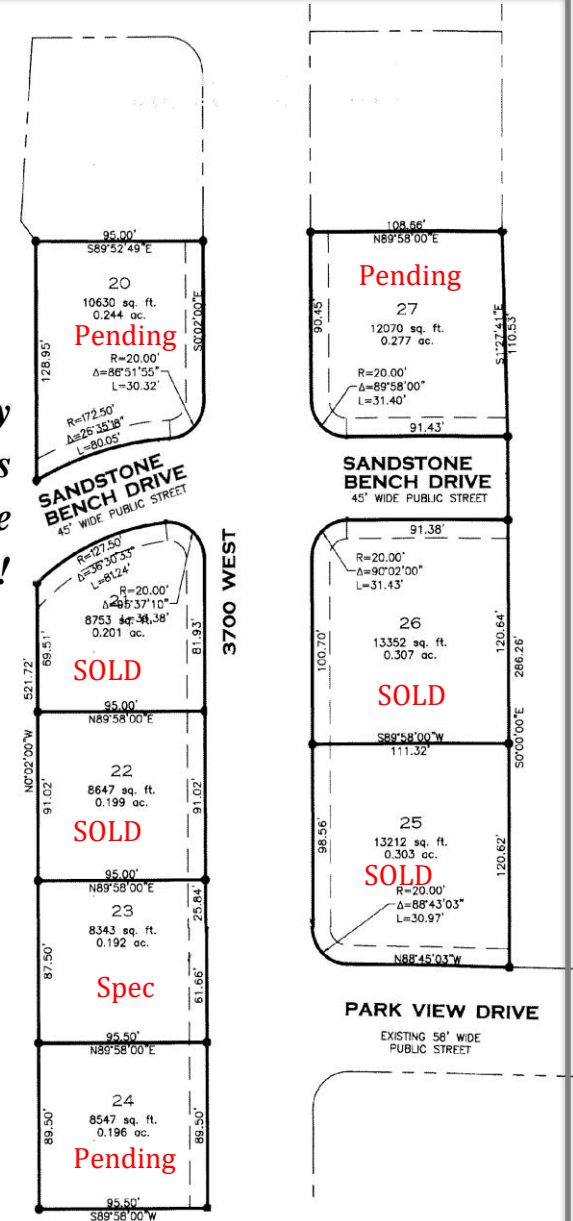

Park Side at Grandpa's Pond Phase 5

Hurricane, Utah

Lots are now available for construction of your custom dream home built by Interstate Homes! This amazing new phase offers premium home sites overlooking Grandpa's Pond, ranging in size from .19 to .33 acre. Come make some of Southern Utah's most spectacular views and finest scenery your backyard!

Updated 2/27/2019

INTERSTATE HOMES

435.635.4547 ~

www.MyInterstateHome.com

Park Side at Grandpa's Pond Phase 2

Hurricane, Utah

Lots are now available for construction of your custom dream home built by Interstate Homes! This amazing new phase offers 8 premium home sites overlooking Grandpa's Pond, ranging in size from .19 to .30 acre. Come make some of Southern Utah's most spectacular views and finest scenery your backyard!

Updated 2/27/19

INTERSTATE HOMES

435.635.4547 ~

www.MyInterstateHome.com

Park Side at Grandpa's Pond Phase 1

Hurricane, Utah

Lots are now available for construction of your custom dream home built by Interstate Homes! This amazing new subdivision offers 19 premium home sites overlooking Grandpa's Pond, ranging in size from .27 to .39 acre. Come make some of Southern Utah's most spectacular views and finest scenery your backyard!