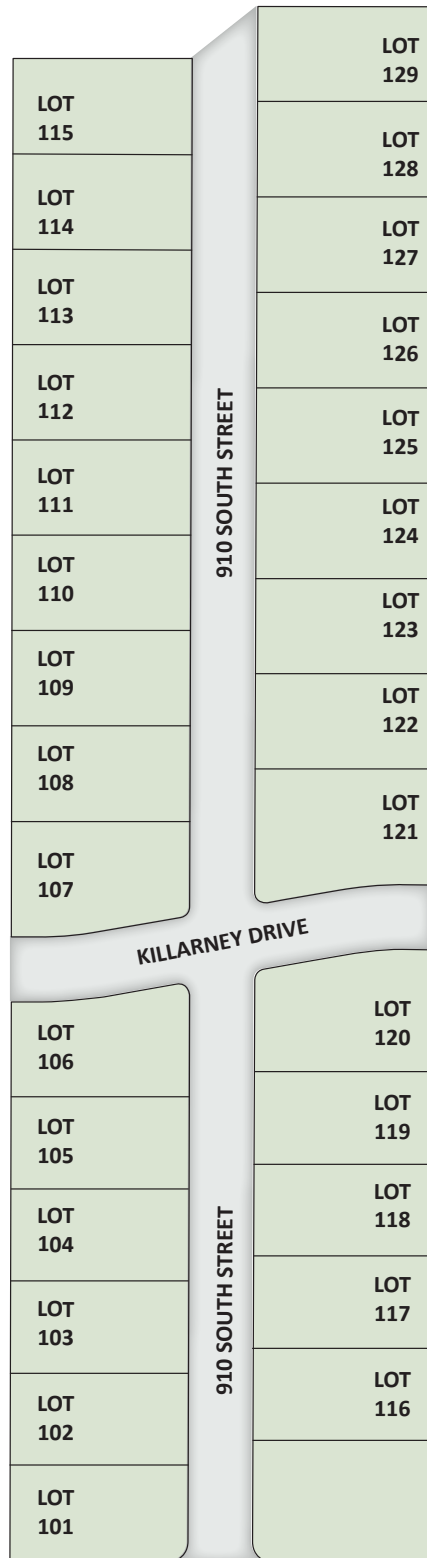

NILSON HOMES

it all starts at
Home

LEGEND POINTE

918 4000 W Syracuse, UT 84075

COMING SOON

-  **SOLD**
-  **AVAILABLE**
-  **QUICK MOVE IN**
-  **MODEL HOME**