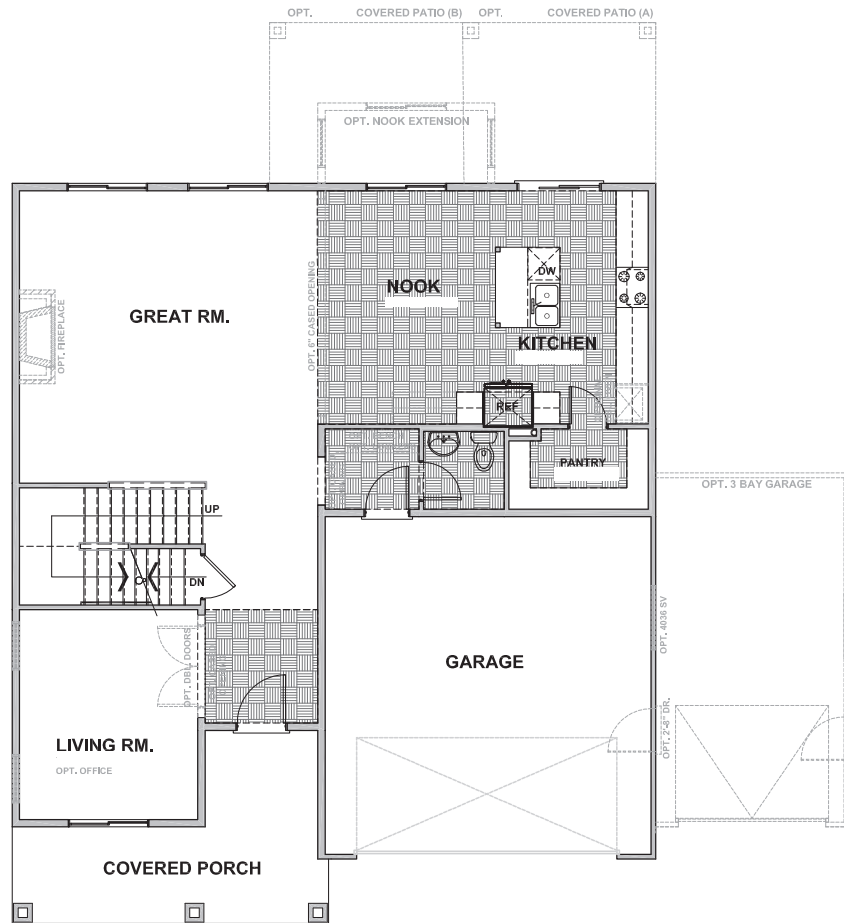

THE GLENDALE

Options shown in rendering may not be included in base price.

PRAIRIE

CRAFTSMAN

THE GLENDALE

3 BEDS | 2.5 BATHS | 2 CAR GARAGE

TOTAL SQUARE FEET*: 3,380 (including 1,159 sq. ft. unfinished basement) | Dimensions: 40' x 40'

MAIN LEVEL | 1,159 SQ. FT.

UPPER LEVEL | 1,062 SQ. FT.

*Plans and square footage are approximate and subject to change and image is not a representation of base plan.