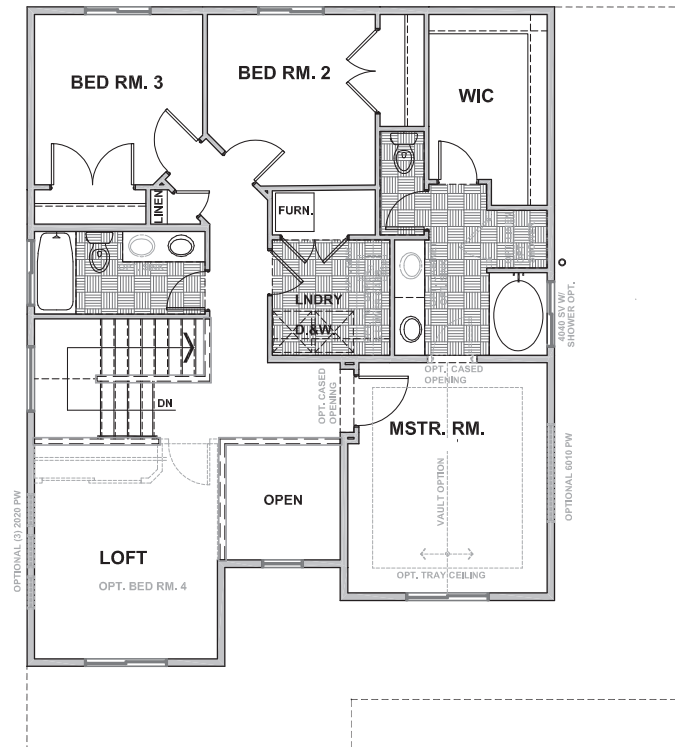

THE GLENDALE

Options shown in rendering may not be included in base price.

PRAIRIE

CRAFTSMAN

THE GLENDALE

3 BEDS | 2.5 BATHS | 2 CAR GARAGE

TOTAL SQUARE FEET*: 3,380 (including 1,159 sq. ft. unfinished basement) | Dimensions: 40' x 40'

MAIN LEVEL | 1,159 SQ. FT.

UPPER LEVEL | 1,062 SQ. FT.

*Plans and square footage are approximate and subject to change and image is not a representation of base plan.