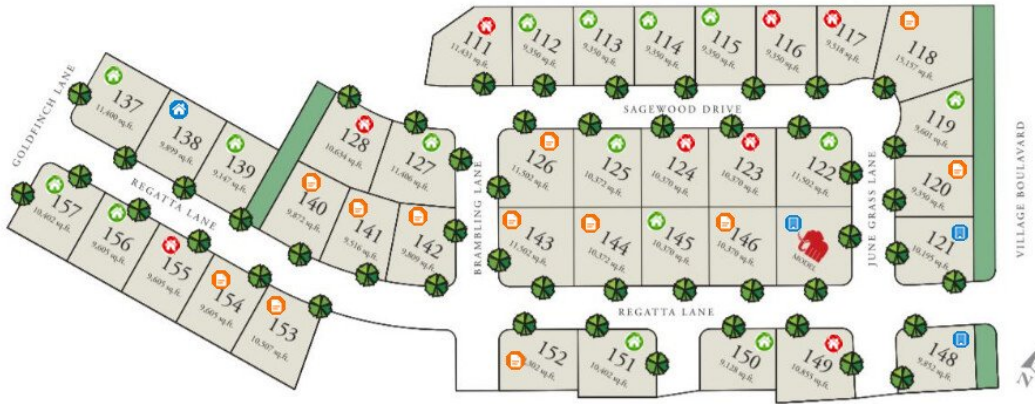

🏠 Move in ready 🟢 Available 🚧 Under Construct 🛑 Unavailable 🕒 Hold 🏡 Model Home

SAGEWOOD VILLAGE ESTATES