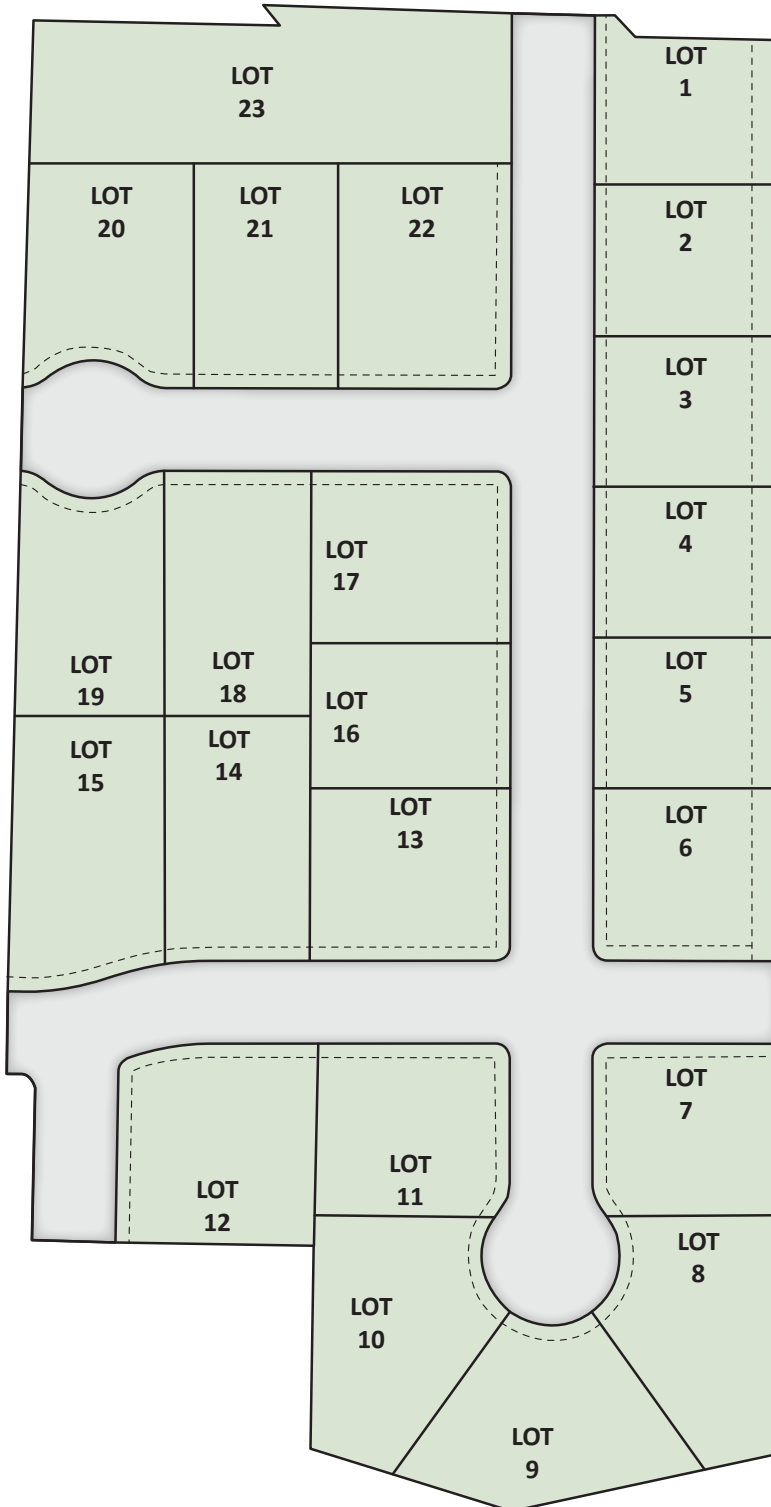

NILSON HOMES

CELEBRATING **40** YEARS

SUNSET MEADOWS

2221 N 2850 W, PLAIN CITY, UT

COMING SOON!

- **SOLD**
- **AVAILABLE**
- **QUICK MOVE IN**
- **MODEL HOME**