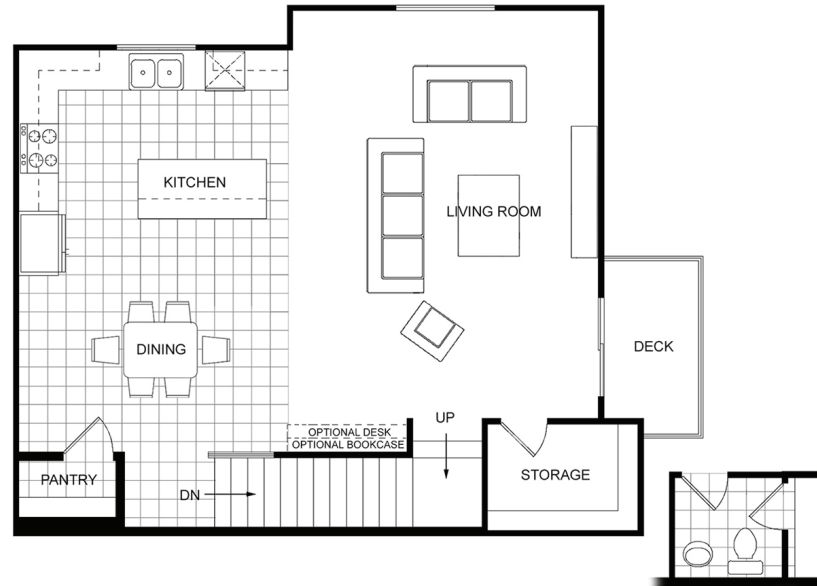

Ponderosa

Total Sq. Ft. 1,843

Bedrooms: 4

Bathrooms: 2.5

MAIN FLOOR | 785 SQ. FT.

Optional Bathroom Layout

LOWER FLOOR | 285 SQ. FT.

Optional Bathroom Layout

UPPER FLOOR | 773 SQ. FT.