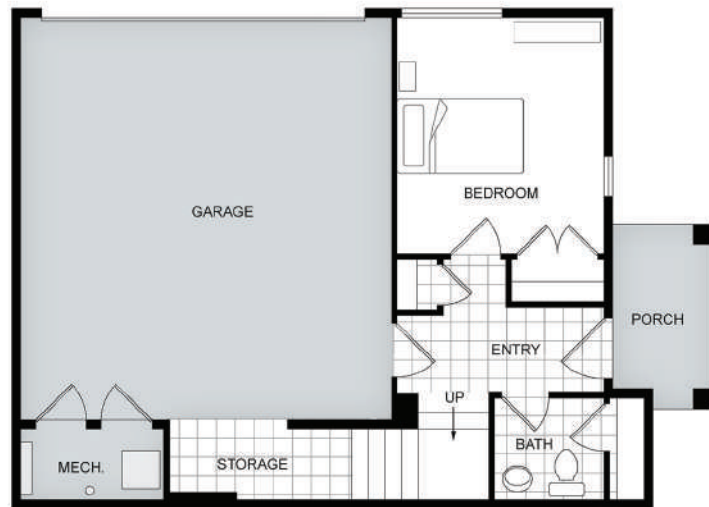

Ponderosa

Total Sq. Ft. 1,843

Bedrooms: 4

Bathrooms: 2.5

MAIN FLOOR | 785 SQ. FT.

Optional Bathroom Layout

LOWER FLOOR | 285 SQ. FT.

Optional Bathroom Layout

UPPER FLOOR | 773 SQ. FT.