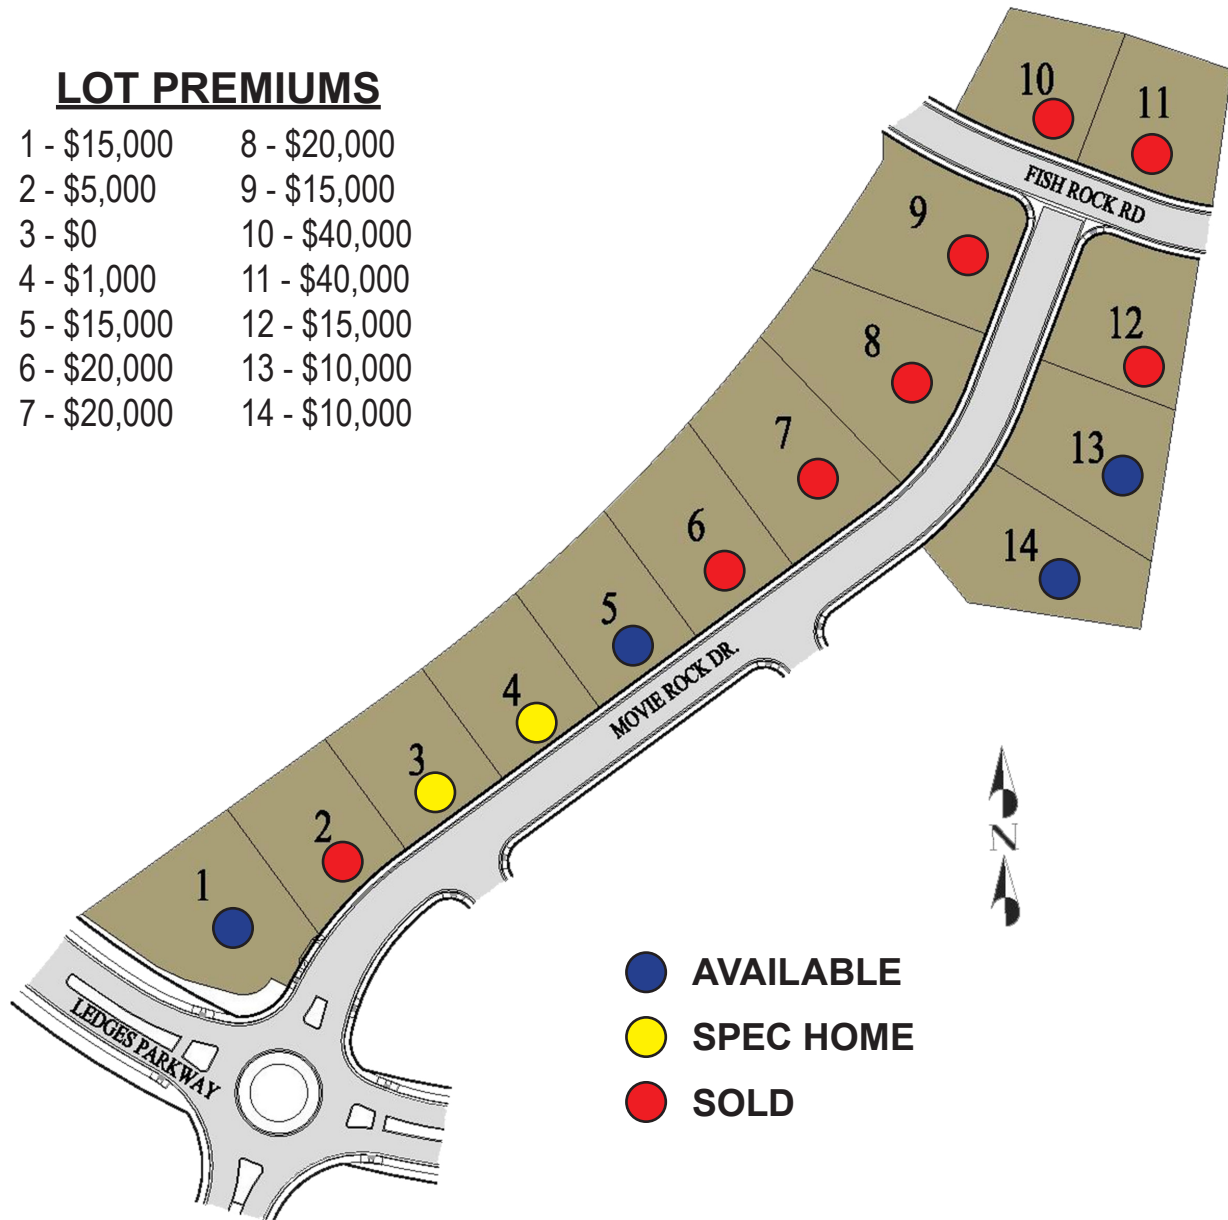

FISH ROCK

THE LEDGES OF ST. GEORGE

PLAT / LOT AVAILABILITY

LOT PREMIUMS

| | |
|--------------|---------------|
| 1 - \$15,000 | 8 - \$20,000 |
| 2 - \$5,000 | 9 - \$15,000 |
| 3 - \$0 | 10 - \$40,000 |
| 4 - \$1,000 | 11 - \$40,000 |
| 5 - \$15,000 | 12 - \$15,000 |
| 6 - \$20,000 | 13 - \$10,000 |
| 7 - \$20,000 | 14 - \$10,000 |