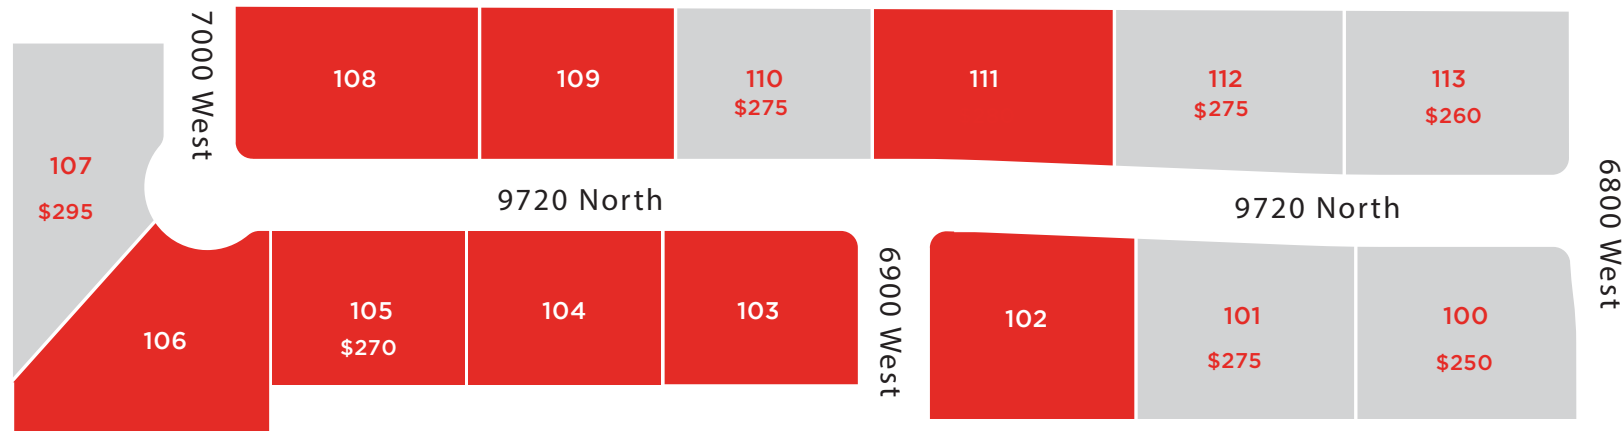

Skyridge Estates

9720 N. 6800 W.
Highland, Utah

1/2 Acre Lots for Sale

Bring Your Own Builder

CALL SALES ASSOCIATE
FOR AVAILABILITY
801-900-5568

amenities

- Luxury Home Sites
- Elite Location
- Close to Schools
- Spectacular Views
- Protective Covenants
- Custom Homes On Luxury Lots