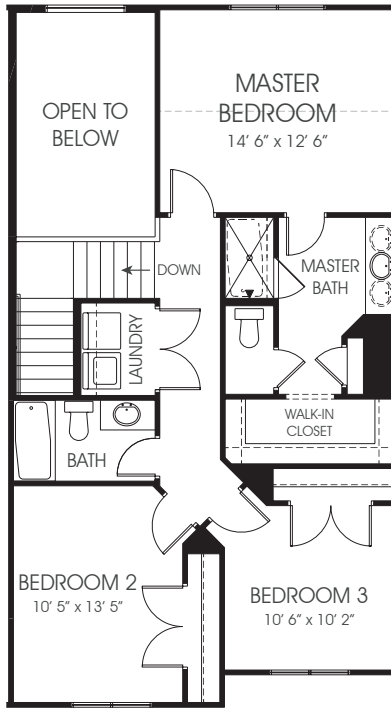

SECOND FLOOR