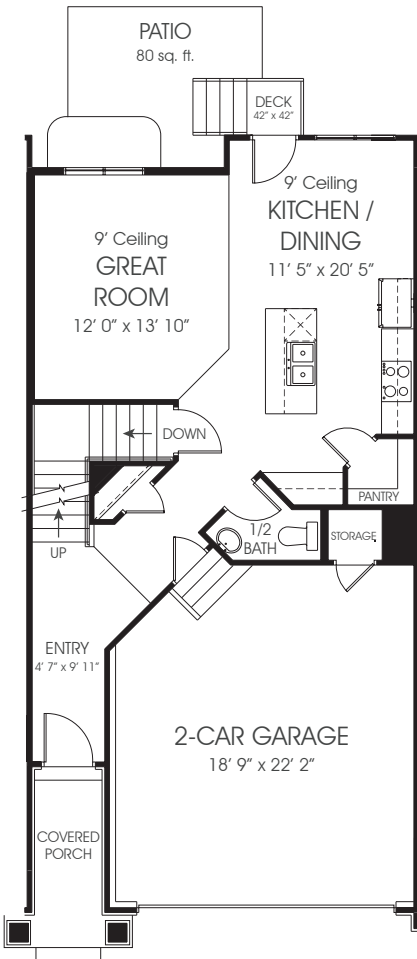

Townhome

Bedrooms Finished (Total Possible) **3(4)**

Type B – Inner

FIRST FLOOR