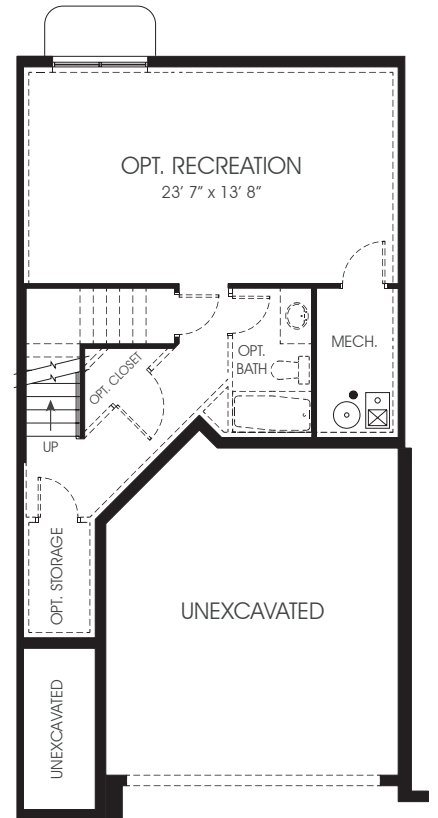

BASEMENT

EDGEhomes.com

801.300.2085

First Floor	703 sq. ft.
Second Floor	908 sq. ft.
Basement	685 sq. ft.
Total Sq. Ft.	2,296 sq. ft.
Total Finished	1,611 sq. ft.