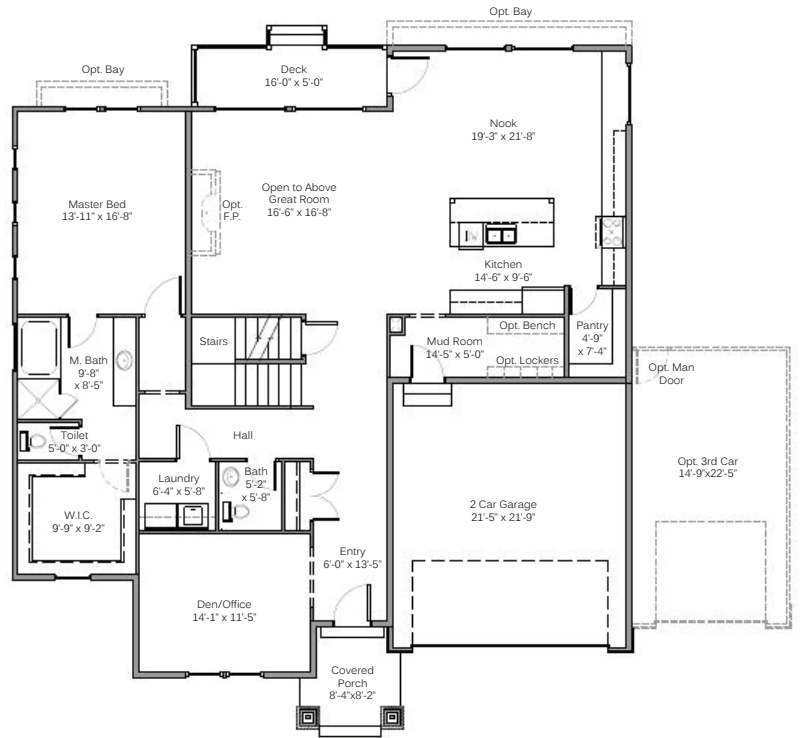

(Optional Third Car Shown)

FRONT ELEVATION

(Optional Garage & Man Door Shown)

REAR ELEVATION

LEFT ELEVATION

RIGHT ELEVATION

**THE ELLIEANNE**

- Main level master bedroom
- Main level laundry
- 4 bedrooms & 2.5 baths finished
- Beautiful craftsman design
- Spacious open kitchen
- Incredible great room view windows

<b>Overall dimensions:</b>	W: 51'-0" x D: 56'-0"
<b>Finished square feet:</b>	2, 911
<b>Unfinished square feet:</b>	1, 976
<b>Total square feet:</b>	4, 887

UPPER FLOOR

MAIN FLOOR

BASEMENT FLOOR