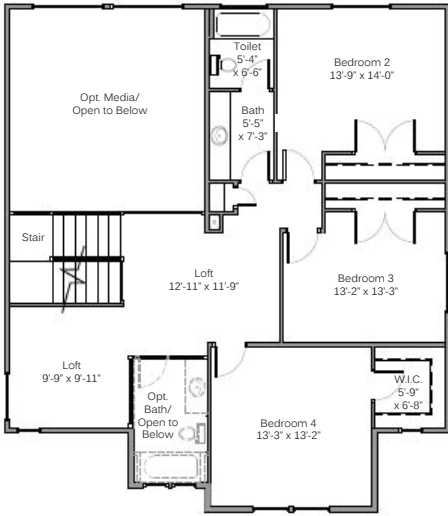

(Optional Third Car Shown)

FRONT ELEVATION

(Optional Garage & Man Door Shown)

REAR ELEVATION

LEFT ELEVATION

RIGHT ELEVATION

**THE ELLIEANNE**

- Main level master bedroom
- Main level laundry
- 4 bedrooms & 2.5 baths finished
- Beautiful craftsman design
- Spacious open kitchen
- Incredible great room view windows

<b>Overall dimensions:</b>	W: 51'-0" x D: 56'-0"
<b>Finished square feet:</b>	2, 911
<b>Unfinished square feet:</b>	1, 976
<b>Total square feet:</b>	4, 887

UPPER FLOOR

MAIN FLOOR

BASEMENT FLOOR