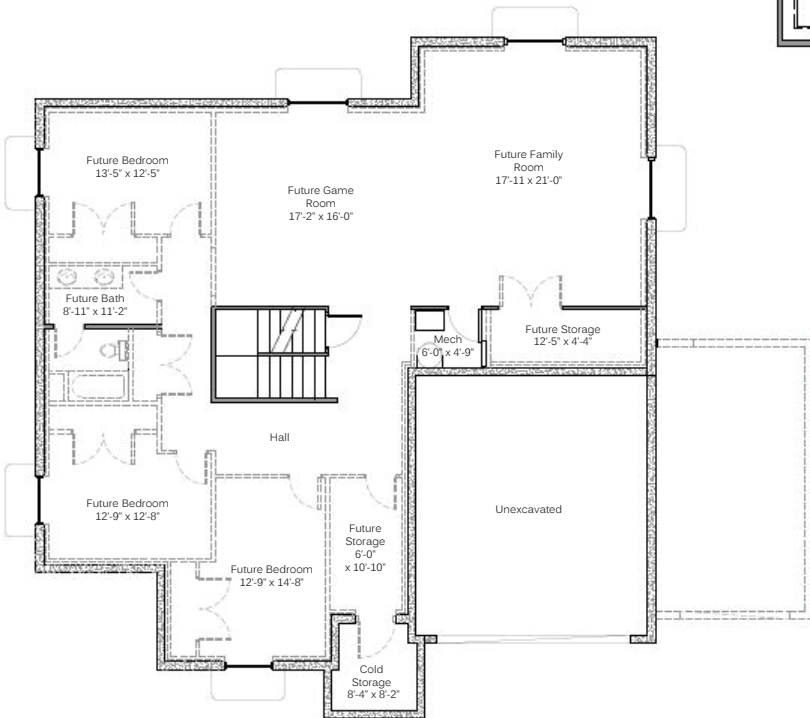

(Optional Third Car Shown)

FRONT ELEVATION

(Optional Garage & Man Door Shown)

REAR ELEVATION

LEFT ELEVATION

RIGHT ELEVATION

**THE ELLIEANNE**

- Main level master bedroom
- Main level laundry
- 4 bedrooms & 2.5 baths finished
- Beautiful craftsman design
- Spacious open kitchen
- Incredible great room view windows

<b>Overall dimensions:</b>	W: 51'-0" x D: 56'-0"
<b>Finished square feet:</b>	2, 911
<b>Unfinished square feet:</b>	1, 976
<b>Total square feet:</b>	4, 887

UPPER FLOOR

MAIN FLOOR

BASEMENT FLOOR