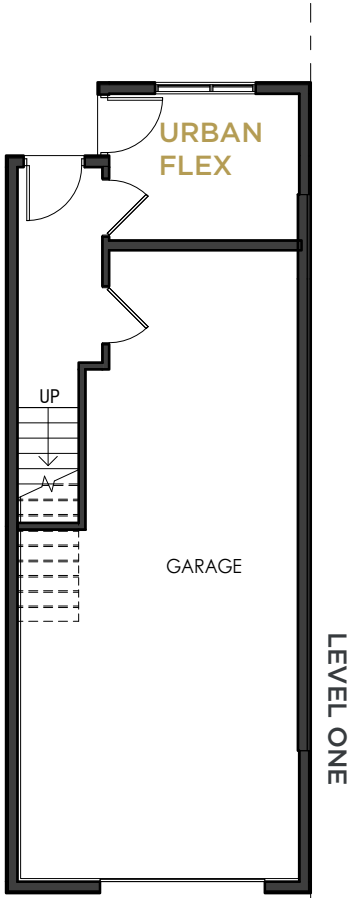

# theRUTH

Total Sq. Ft. 1545

Bedrooms ■■  
Bathrooms ■■■  
2 car garage

WE'VE GOT THE PERFECT **PLACE** FOR YOU.

No matter what your idea of city life is, **theRUTH** offers something for everyone. With a host of modern features and contemporary finishes, you'll discover a home that's as unique as you are. Our **URBAN FLEX** room has one mission: to help you work, play, create and live. The FLEX can be used as a home office, gym, art studio, guest retreat, library, nightly rental or whatever your heart desires. The possibilities are endless at **theRUTH**.

C.W.  
**URBAN**

[builtbycw.com](http://builtbycw.com) | (866) 744-CITY

the RUTH | 813 South 300 West, Salt Lake City, Utah

C.W. Urban reserves the right to modify or change the floor plans, home specifications, designs, features, options, prices or terms without notice or obligation. Window placement may vary based on unit selected.

# theRUTH

Total Sq. Ft. 1568

Bedrooms

Bathrooms

2 car, tandem garage

WE'VE GOT THE PERFECT **PLACE** FOR YOU.

No matter what your idea of city life is, RUTH offers something for everyone. With a host of modern features and contemporary finishes, you'll discover a home that's as unique as you are. Our **URBAN FLEX** room has one mission: to help you work, play, create and live. The FLEX can be used as a home office, gym, art studio, guest retreat, library, nightly rental or whatever your heart desires. The possibilities are endless at **theRUTH**.

## LEVEL ONE OPTION \*

- . 98 sqft. addition
- . Oversized 1-car garage
- . 3 bedrooms
- . 3.5 bathrooms

\* Level one option is an additional cost to the standard plan.

C.W.  
**URBAN**

[builtbycw.com](http://builtbycw.com) | (866) 744-CITY