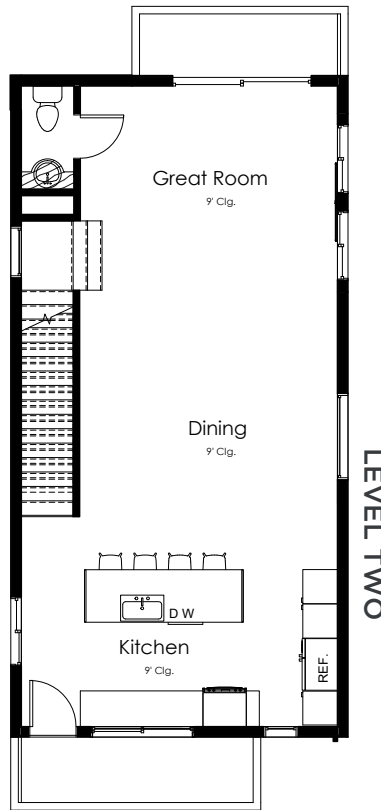

# theRUTH

Total Sq. Ft. 1545

Bedrooms ■■  
Bathrooms ■■■  
2 car garage

WE'VE GOT THE PERFECT **PLACE** FOR YOU.

No matter what your idea of city life is, **theRUTH** offers something for everyone. With a host of modern features and contemporary finishes, you'll discover a home that's as unique as you are. Our **URBAN FLEX** room has one mission: to help you work, play, create and live. The FLEX can be used as a home office, gym, art studio, guest retreat, library, nightly rental or whatever your heart desires. The possibilities are endless at **theRUTH**.

# theRUTH

Total Sq. Ft. 1568

Bedrooms

Bathrooms

2 car, tandem garage

WE'VE GOT THE PERFECT **PLACE** FOR YOU.

No matter what your idea of city life is, RUTH offers something for everyone. With a host of modern features and contemporary finishes, you'll discover a home that's as unique as you are. Our **URBAN FLEX** room has one mission: to help you work, play, create and live. The FLEX can be used as a home office, gym, art studio, guest retreat, library, nightly rental or whatever your heart desires. The possibilities are endless at **theRUTH**.