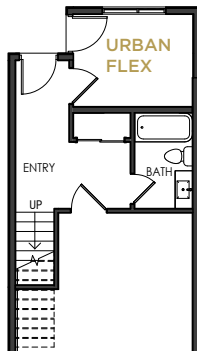

# theRUTH

Total Sq. Ft. 1568

Bedrooms

Bathrooms

2 car, tandem garage

WE'VE GOT THE PERFECT **PLACE** FOR YOU.

No matter what your idea of city life is, RUTH offers something for everyone. With a host of modern features and contemporary finishes, you'll discover a home that's as unique as you are. Our **URBAN FLEX** room has one mission: to help you work, play, create and live. The FLEX can be used as a home office, gym, art studio, guest retreat, library, nightly rental or whatever your heart desires. The possibilities are endless at **theRUTH**.

## LEVEL ONE OPTION \*

- . 98 sqft. addition
- . Oversized 1-car garage
- . 3 bedrooms
- . 3.5 bathrooms

\* Level one option is an additional cost to the standard plan.

C.W.  
**URBAN**

[builtbycw.com](http://builtbycw.com) | (866) 744-CITY