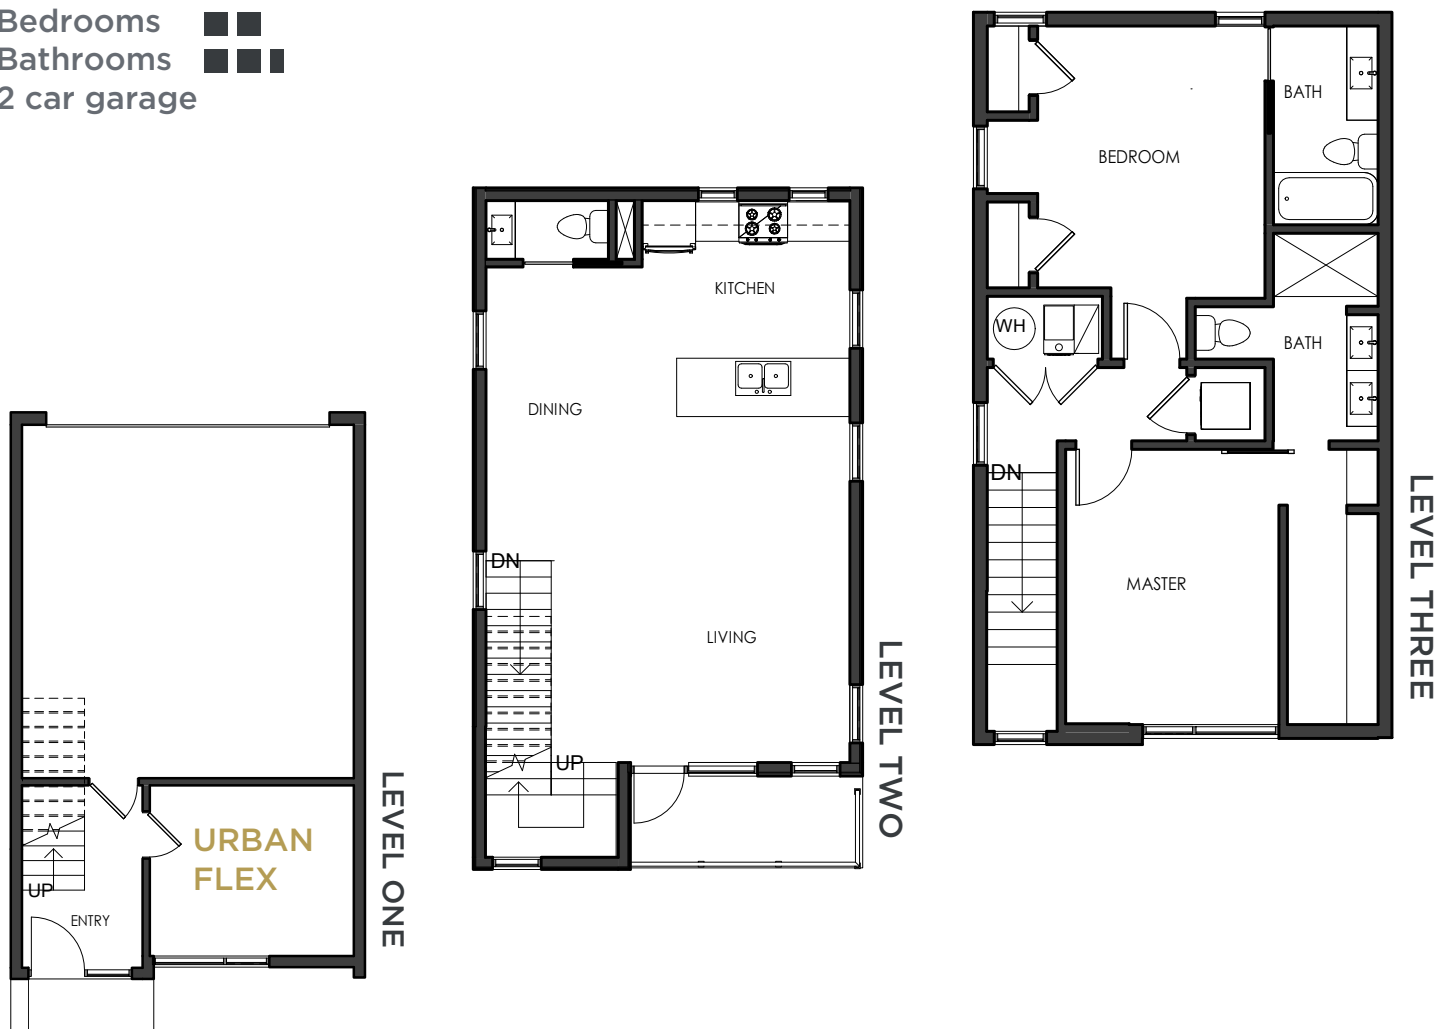

# theRUTH

Total Sq. Ft. 1545

Bedrooms ■■  
Bathrooms ■■■  
2 car garage

WE'VE GOT THE PERFECT **PLACE** FOR YOU.

No matter what your idea of city life is, **theRUTH** offers something for everyone. With a host of modern features and contemporary finishes, you'll discover a home that's as unique as you are. Our **URBAN FLEX** room has one mission: to help you work, play, create and live. The FLEX can be used as a home office, gym, art studio, guest retreat, library, nightly rental or whatever your heart desires. The possibilities are endless at **theRUTH**.

C.W.  
**URBAN**

[builtbycw.com](http://builtbycw.com) | (866) 744-CITY

the RUTH | 813 South 300 West, Salt Lake City, Utah

C.W. Urban reserves the right to modify or change the floor plans, home specifications, designs, features, options, prices or terms without notice or obligation. Window placement may vary based on unit selected.

# theRUTH

Total Sq. Ft. 1568

Bedrooms

Bathrooms

2 car, tandem garage

WE'VE GOT THE PERFECT **PLACE** FOR YOU.

No matter what your idea of city life is, RUTH offers something for everyone. With a host of modern features and contemporary finishes, you'll discover a home that's as unique as you are. Our **URBAN FLEX** room has one mission: to help you work, play, create and live. The FLEX can be used as a home office, gym, art studio, guest retreat, library, nightly rental or whatever your heart desires. The possibilities are endless at **theRUTH**.

## LEVEL ONE OPTION \*

- . 98 sqft. addition
- . Oversized 1-car garage
- . 3 bedrooms
- . 3.5 bathrooms

\* Level one option is an additional cost to the standard plan.

C.W.  
**URBAN**

[builtbycw.com](http://builtbycw.com) | (866) 744-CITY