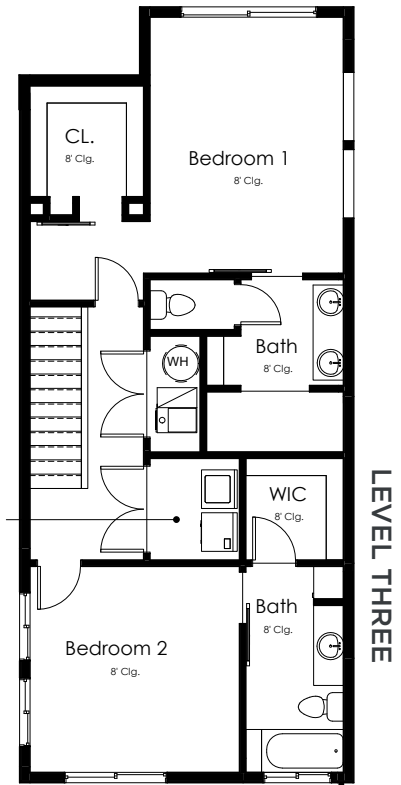

# theRUTH

Total Sq. Ft. 1545

Bedrooms ■■  
Bathrooms ■■■  
2 car garage

WE'VE GOT THE PERFECT **PLACE** FOR YOU.

No matter what your idea of city life is, **theRUTH** offers something for everyone. With a host of modern features and contemporary finishes, you'll discover a home that's as unique as you are. Our **URBAN FLEX** room has one mission: to help you work, play, create and live. The FLEX can be used as a home office, gym, art studio, guest retreat, library, nightly rental or whatever your heart desires. The possibilities are endless at **theRUTH**.

C.W.  
**URBAN**

[builtbycw.com](http://builtbycw.com) | (866) 744-CITY

the RUTH | 813 South 300 West, Salt Lake City, Utah

C.W. Urban reserves the right to modify or change the floor plans, home specifications, designs, features, options, prices or terms without notice or obligation. Window placement may vary based on unit selected.

# theRUTH

Total Sq. Ft. 1568

Bedrooms

Bathrooms

2 car, tandem garage

WE'VE GOT THE PERFECT **PLACE** FOR YOU.

No matter what your idea of city life is, RUTH offers something for everyone. With a host of modern features and contemporary finishes, you'll discover a home that's as unique as you are. Our **URBAN FLEX** room has one mission: to help you work, play, create and live. The FLEX can be used as a home office, gym, art studio, guest retreat, library, nightly rental or whatever your heart desires. The possibilities are endless at **theRUTH**.

## LEVEL ONE OPTION \*

- . 98 sqft. addition
- . Oversized 1-car garage
- . 3 bedrooms
- . 3.5 bathrooms

\* Level one option is an additional cost to the standard plan.

C.W.  
**URBAN**

[builtbycw.com](http://builtbycw.com) | (866) 744-CITY