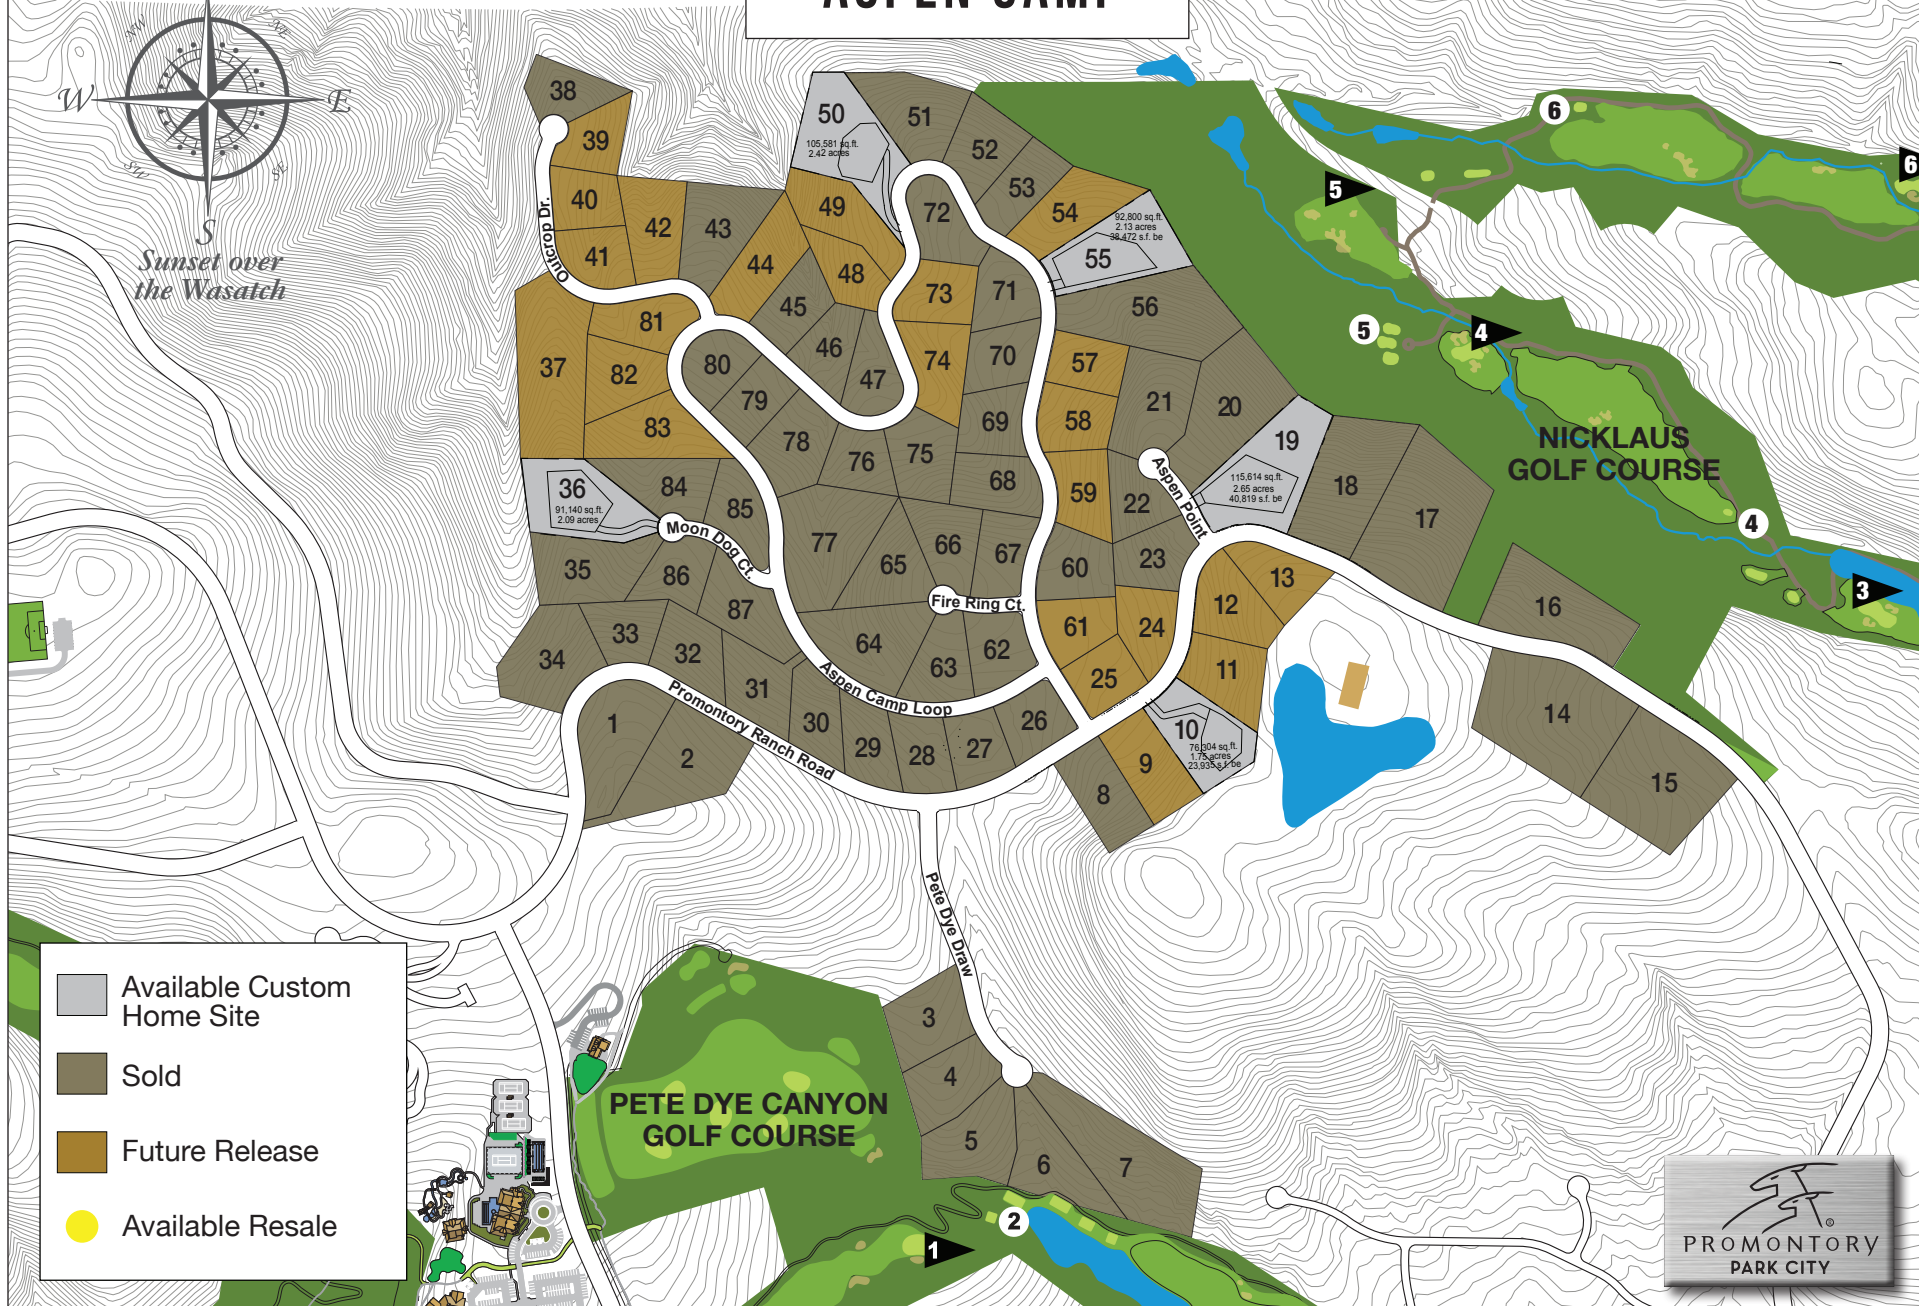

Sunrise over  
the Uintahs

N

Sunset over  
the Wasatch

# ASPEN CAMP

- Available Custom Home Site
- Sold
- Future Release
- Available Resale