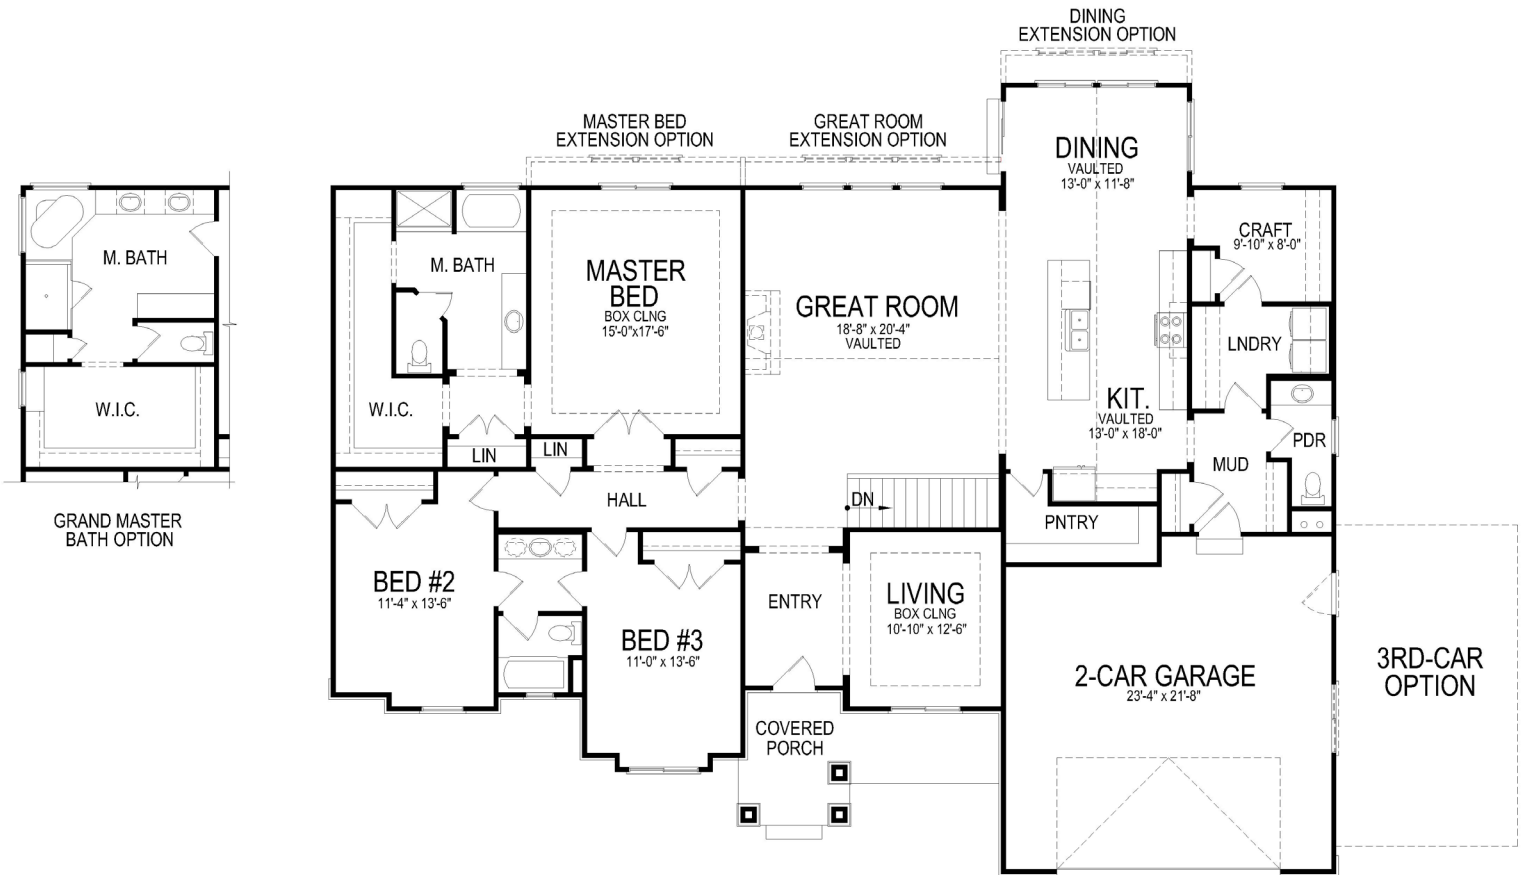

# amie

- 2,566 Sq Ft - Main
- 2,691 Sq Ft - Lower
- 2,566 - Total Finished Sq Ft
- 5,257 - Total Sq Ft
- 3 Bedrooms
- 2.5 Bathrooms

## main floor

basement