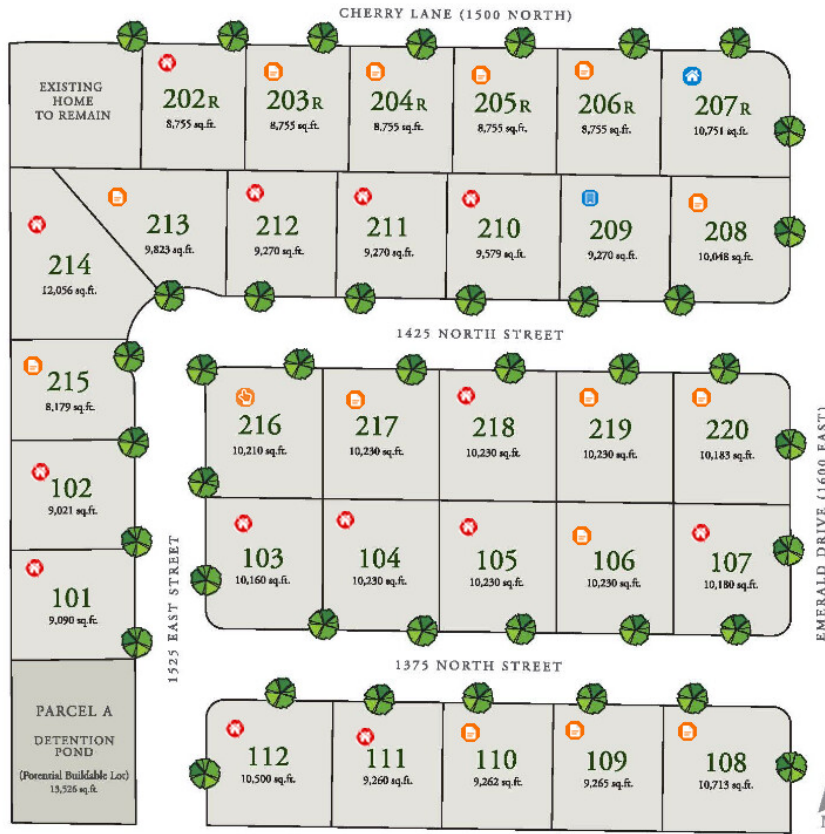

🏠 Move in ready 🟢 Available 🚧 Under Construct 🛑 Unavailable 🕒 Hold 🏡 Model Home

EMERALD GROVE