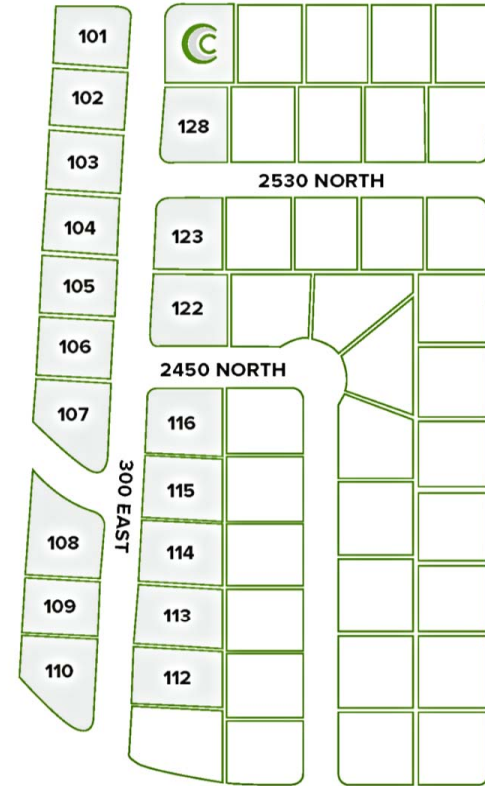

CONTACT RYAN RIGGS FOR AVAILABILITY
801.897.1676
riggs@cadencehomes.com

DIRECTIONS

ADDRESS
2586 North 300 East
Lehi, UT

CONTACT
Riggs: 801.897.1676
riggs@cadencehomes.com