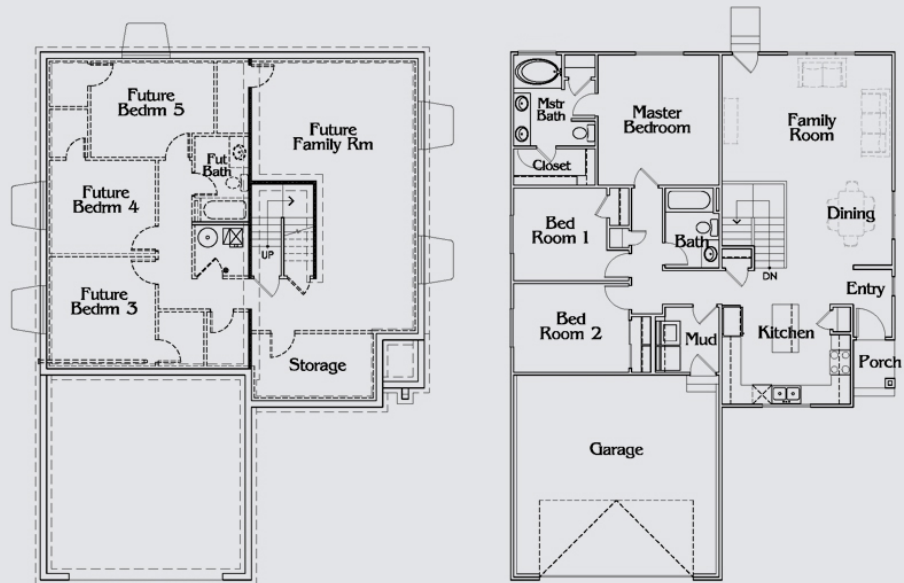

Keystone

Plan # **1377**

Square Footages:
 Basement Level = 1377
 Main Flr Finished = 1377
 Overall = 2754

MooreHomes.com

Custom plan created by Ledgestone Home Design, use by permission only. All rights reserved. Renderings are for representational purposes only, some features may not be included and are subject to change. Optional items are based on final sales contract.